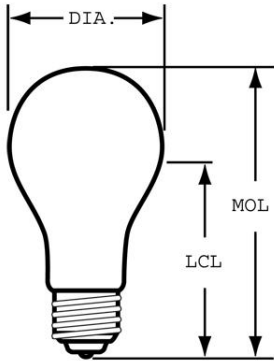

GENERAL CHARACTERISTICS

| | |
|---------------------|-----------------------|
| Lamp Type | Incandescent - A-line |
| Bulb | A15 |
| Base | Medium Screw (E26) |
| Filament | C-9 |
| Bulb Finish | Frost |
| Rated Life (NOM) | 1500.0 h |
| Bulb Material | Soft glass |
| Primary Application | Standard;Ceiling Fan |

ELECTRICAL CHARACTERISTICS

| | |
|---------------|----------------------------|
| Wattage (NOM) | 40.0 |
| Voltage (NOM) | 120.0 |
| Burn Position | Universal burning position |

DIMENSIONS

| | |
|------------------------------------|-------------------|
| Maximum Overall Length (MOL) (NOM) | 3.500 in(88.9 mm) |
| Bulb Diameter (DIA) (NOM) | 1.875 in(47.6 mm) |
| Light Center Length (LCL) (NOM) | 2.370 in(60.2 mm) |