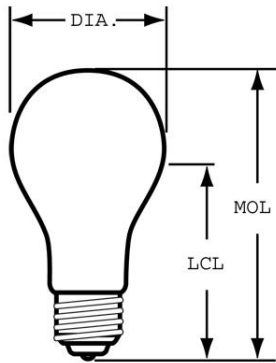

GENERAL CHARACTERISTICS

Lamp Type	Incandescent - A-line
Bulb	A15
Base	Medium Screw (E26)
Filament	C-9
Bulb Finish	Clear
Rated Life	1500.0 hrs
Bulb Material	Soft glass
Primary Application	Appliance;Standard;Ceiling Fan

PHOTOMETRIC CHARACTERISTICS

Initial Lumens	415.0
Color Temperature	2600.0 K
Nominal Initial Lumens per Watt	10

ELECTRICAL CHARACTERISTICS

Wattage	40.0
Voltage	120.0

DIMENSIONS

Maximum Overall Length (MOL)	3.5000 in(88.9 mm)
Bulb Diameter (DIA)	1.875 in(47.6 mm)
Light Center Length (LCL)	2.370 in(60.2 mm)