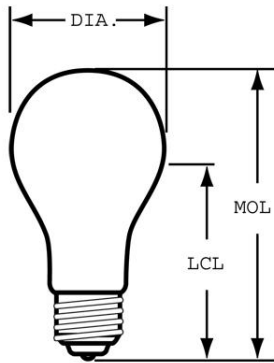

GE
Lighting

15206 - 40A15 CARD 12PK

GE appliance 40 watt A15 1-pack

- GE's specialty bulbs offer innovative solutions for a variety of lighting needs.
- GE's Appliance Lights can be used in many household appliances such as microwaves, refrigerators and ovens.
- 120 volts
- A15 shape with medium base for use in appliances
- Lasts 1500 hours
- Whether you're cooking it or keeping it fresh GE appliance lights lets you see it. They're specially designed to withstand high or low temperatures and feature a rugged filament that resists vibration, perfect for microwaves, refrigerators and ovens

GENERAL CHARACTERISTICS

Lamp Type	Incandescent - A-line
Bulb	A15
Base	Medium Screw (E26)
Filament	C-9
Bulb Finish	Clear
Rated Life	1500.0 hrs
Bulb Material	Soft glass
Primary Application	Appliance;Standard;Ceiling Fan

PHOTOMETRIC CHARACTERISTICS

Initial Lumens	415.0
Color Temperature	2600.0 K
Nominal Initial Lumens per Watt	10

ELECTRICAL CHARACTERISTICS

Wattage	40.0
Voltage	120.0

DIMENSIONS

Maximum Overall Length (MOL)	3.5000 in(88.9 mm)
Bulb Diameter (DIA)	1.875 in(47.6 mm)
Light Center Length (LCL)	2.370 in(60.2 mm)

PRODUCT INFORMATION

Product Code	15206
Description	40A15 CARD 12PK
Standard Package	BUNDLE
Standard Package GTIN	00043168152068
Standard Package Quantity	60
Sales Unit	Unit
No Of Items Per Sales Unit	1
No Of Items Per Standard Package	60
UPC	043168907071