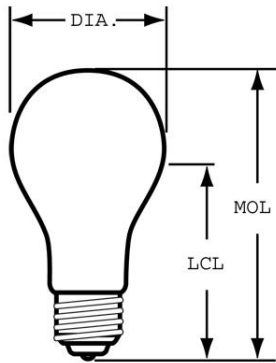

### GENERAL CHARACTERISTICS

Lamp Type	Incandescent - A-line
Bulb	A15
Base	Medium Screw (E26)
Filament	C-9
Bulb Finish	Clear
Rated Life	1500.0 hrs
Bulb Material	Soft glass
Primary Application	Appliance;Standard;Ceiling Fan

### DIMENSIONS

Maximum Overall Length (MOL)	3.5000 in(88.9 mm)
Bulb Diameter (DIA)	1.875 in(47.6 mm)
Light Center Length (LCL)	2.370 in(60.2 mm)