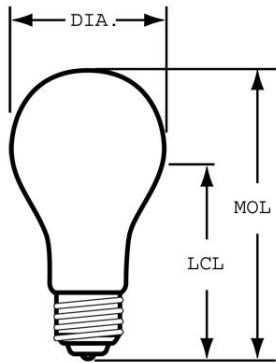

GE
Lighting

15206 - 40A15 CARD 12PK

GE appliance 40 watt A15 1-pack

- GE's specialty bulbs offer innovative solutions for a variety of lighting needs.
- GE's Appliance Lights can be used in many household appliances such as microwaves, refrigerators and ovens.
- 120 volts
- A15 shape with medium base for use in appliances
- Lasts 1500 hours
- Whether you're cooking it or keeping it fresh GE appliance lights lets you see it. They're specially designed to withstand high or low temperatures and feature a rugged filament that resists vibration, perfect for microwaves, refrigerators and ovens

GENERAL CHARACTERISTICS

Lamp Type	Incandescent - A-line
Bulb	A15
Base	Medium Screw (E26)
Filament	C-9
Bulb Finish	Clear
Rated Life	1500.0 hrs
Bulb Material	Soft glass
Primary Application	Appliance;Standard;Ceiling Fan

PHOTOMETRIC CHARACTERISTICS

Initial Lumens	415.0
Color Temperature	2600.0 K
Nominal Initial Lumens per Watt	10

ELECTRICAL CHARACTERISTICS

Wattage	40.0
Voltage	120.0

DIMENSIONS

Maximum Overall Length (MOL)	3.5000 in(88.9 mm)
Bulb Diameter (DIA)	1.875 in(47.6 mm)
Light Center Length (LCL)	2.370 in(60.2 mm)

PRODUCT INFORMATION

Product Code	15206
Description	40A15 CARD 12PK
Standard Package	BUNDLE
Standard Package GTIN	00043168152068
Standard Package Quantity	60
Sales Unit	Unit
No Of Items Per Sales Unit	1
No Of Items Per Standard Package	60
UPC	043168907071