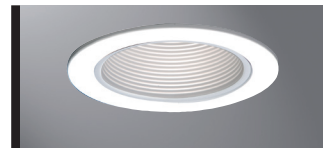

4010WB
White Baffle,
White Trim