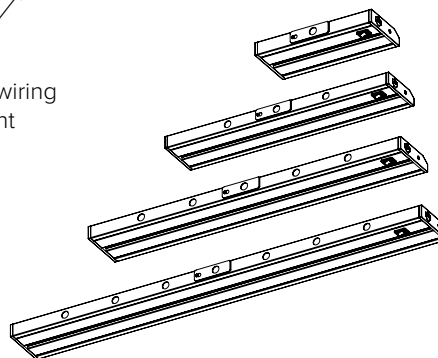

Part Number	A	B	C
3LC-8	8"	3-5/8"	15/16"
3LC-16	16"	3-5/8"	15/16"
3LC-24	24"	3-5/8"	15/16"
3LC-32	32"	3-5/8"	15/16"

Easy access to wiring compartment

Convenient rear access door

1/2" knockouts located on back end and underside of fixture, spaced every 4"