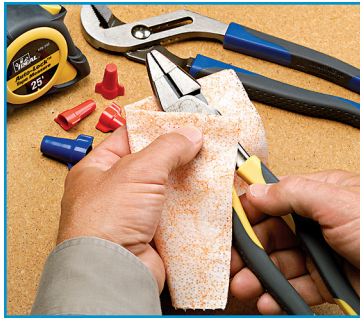

## IDEAL-Wipes The Multi-Purpose Towel

ORANGE  
CITRUS  
SCENT

**Industrial  
strength fights  
through grime!**

- Cleans dirt, grease, lube and grime
- No sink or water needed
- Pre-moistened wipes with sealing, moisture retaining canister
- Extra-large towel for even the biggest jobs
- Non-scratching, textured scrubbing side for cleaning with soft & smooth wiping surface on opposite side
- Infused with natural hand moisturizers and vitamin E to soften rough skin
- Durable heavy duty fabric scrubs without tearing

# IDEAL-Wipes The Multi-Purpose Towel

## Powerful, yet gentle...handles the toughest jobs

These industrial strength wipes are made to be used for the toughest clean-up jobs and are safe to use on hands. IDEAL-Wipes The Multi-Purpose Towel are infused with Vitamin E and natural hand moisturizers to leave hands feeling clean, soft, and residue-free. The extra-large size (12" x 9") is perfect for even large jobs of cleaning up dirt, grease, and grime. Cleaning agents soften the dirt, grease, and grime, while the scrubbing surface easily picks up the mess. One side of the wipe has a non-scratching, textured scrubbing surface, while the other is soft and smooth for use on delicate surfaces.

Wipes dirt, grease, & grime off tools or other surfaces

Textured surface scrubs off difficult messes

DESCRIPTION	CATALOG NO.
IDEAL-Wipes The Multi-Purpose Towel	38-500