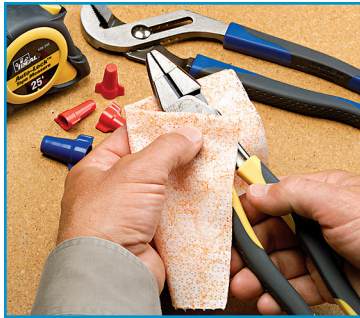

## IDEAL-Wipes The Multi-Purpose Towel

**ORANGE CITRUS SCENT**

**Industrial strength fights through grime!**

- Cleans dirt, grease, lube and grime
- No sink or water needed
- Pre-moistened wipes with sealing, moisture retaining canister
- Extra-large towel for even the biggest jobs
- Non-scratching, textured scrubbing side for cleaning with soft & smooth wiping surface on opposite side
- Infused with natural hand moisturizers and vitamin E to soften rough skin
- Durable heavy duty fabric scrubs without tearing

## Powerful, yet gentle...handles the toughest jobs

These industrial strength wipes are made to be used for the toughest clean-up jobs and are safe to use on hands. IDEAL-Wipes The Multi-Purpose Towel are infused with Vitamin E and natural hand moisturizers to leave hands feeling clean, soft, and residue-free. The extra-large size (12" x 9") is perfect for even large jobs of cleaning up dirt, grease, and grime. Cleaning agents soften the dirt, grease, and grime, while the scrubbing surface easily picks up the mess. One side of the wipe has a non-scratching, textured scrubbing surface, while the other is soft and smooth for use on delicate surfaces.