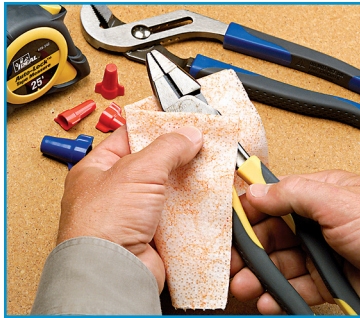

IDEAL-Wipes The Multi-Purpose Towel

ORANGE
CITRUS
SCENT

**Industrial
strength fights
through grime!**

- Cleans dirt, grease, lube and grime
- No sink or water needed
- Pre-moistened wipes with sealing, moisture retaining canister
- Extra-large towel for even the biggest jobs
- Non-scratching, textured scrubbing side for cleaning with soft & smooth wiping surface on opposite side
- Infused with natural hand moisturizers and vitamin E to soften rough skin
- Durable heavy duty fabric scrubs without tearing

Also safe on hands

IDEAL-Wipes The Multi-Purpose Towel

Powerful, yet gentle...handles the toughest jobs

These industrial strength wipes are made to be used for the toughest clean-up jobs and are safe to use on hands. IDEAL-Wipes The Multi-Purpose Towel are infused with Vitamin E and natural hand moisturizers to leave hands feeling clean, soft, and residue-free. The extra-large size (12" x 9") is perfect for even large jobs of cleaning up dirt, grease, and grime. Cleaning agents soften the dirt, grease, and grime, while the scrubbing surface easily picks up the mess. One side of the wipe has a non-scratching, textured scrubbing surface, while the other is soft and smooth for use on delicate surfaces.