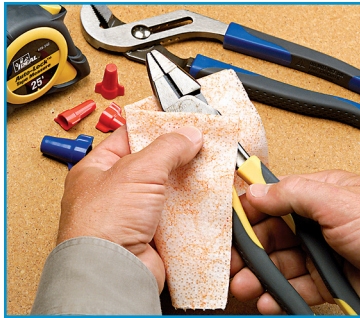

Also safe on hands

IDEAL-Wipes The Multi-Purpose Towel

Powerful, yet gentle...handles the toughest jobs

These industrial strength wipes are made to be used for the toughest clean-up jobs and are safe to use on hands. IDEAL-Wipes The Multi-Purpose Towel are infused with Vitamin E and natural hand moisturizers to leave hands feeling clean, soft, and residue-free. The extra-large size (12" x 9") is perfect for even large jobs of cleaning up dirt, grease, and grime. Cleaning agents soften the dirt, grease, and grime, while the scrubbing surface easily picks up the mess. One side of the wipe has a non-scratching, textured scrubbing surface, while the other is soft and smooth for use on delicate surfaces.

**Industrial
strength fights
through grime!**

- Cleans dirt, grease, lube and grime
- No sink or water needed
- Pre-moistened wipes with sealing, moisture retaining canister
- Extra-large towel for even the biggest jobs
- Non-scratching, textured scrubbing side for cleaning with soft & smooth wiping surface on opposite side
- Infused with natural hand moisturizers and vitamin E to soften rough skin
- Durable heavy duty fabric scrubs without tearing