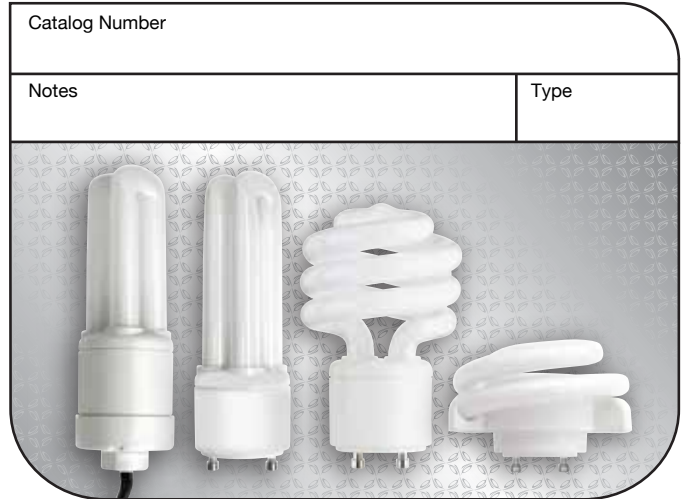

331 GU24 Uncovered Lamp Specifications

GU24 Base CFLs	10,000 Hours average rated life

Applications:

Commercial GU24 applications: Use where a standard incandescent is used. The GU24 Base introduces our superior SpringLamp® technology with an easy to use, pin-based socket. All fixtures can be modified to accept a GU24 Lamp by using a Hardwire 331 Socket or a Socket Lock-it #331SKTLKT. GU24 Base CFLs provide cost & energy saving benefits.

1. + Table Lamps
   - + Recessed Downlighting
   - + Outdoor Fixtures
   - + Wall Sconces
   - + Ceiling Fixtures
   - + Ceiling Fans
2. NOT compatible with dimming applications

Special Application Options: (Ordering Suffix)

- 2700°K (27K), 3000°K (30K), 3500°K (35K), 4100°K (41K), 5000°K (50K)
- See backside of this sheet for all color temperature specs.

Features and Benefits

- GU24 Base
- Long Life, 10,000 hour average rated life
- Lower maintenance and labor costs for lamp replacements
- No lead glass – Better lumen maintenance over life of bulb
- End of Life logic guards against violent failures
- Complies with UL 1993 End of Life requirements
- World Class phosphor insures high lumen output and excellent lumen maintenance

Specifications (at full brightness)

End of Life Protection.....	Yes
Ballast Type	Electronic
Starting Method.....	Instant Start
Input Line Voltage	120VAC
Input Line Frequency	50/60HZ
Color Rendering Index	82
Minimum Starting Temperature	-20 ° F (128.9°C)
Maximum Operating Temperature	160 ° F (71°C)
UL/C-UL Listed	Yes – E149698
FCC Compliance	CFR 47, Part 18