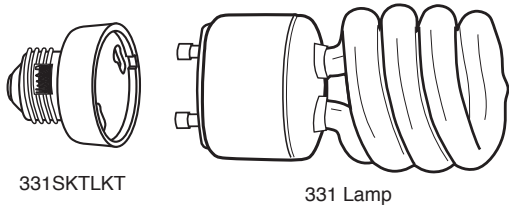

331SKTLKT

331 Lamp