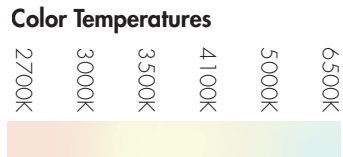

Visit www.tpci.com for more information!