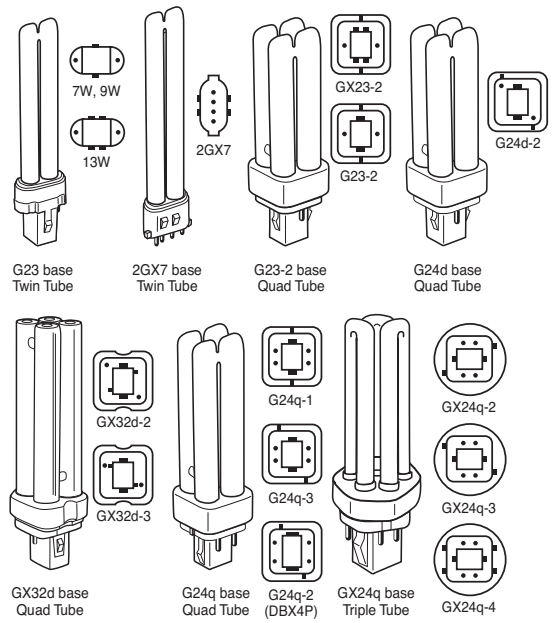

Visit www.tpci.com for more information!

PLs

PL lamps can be used in fixtures, recessed cans and wall sconces. Available in twin tube, quad tube and triple tube.

		INCANDESCENT COMPARISON (WATTS)	WATTS	AVERAGE LUMENS	BASE TYPE
32005	2-Pin Twin Tube	25W	5W	250	G23
32007	2-Pin Twin Tube	25W	7W	410	G23
32009	2-Pin Twin Tube	45W	9W	590	G23
32013	2-Pin Twin Tube	60W	13W	800	GX23
32413IST	2-Pin Twin Tube Instant Start	60W	13W	800	GX23
324132GX7	4-Pin Twin Tube	120W	32W	800	2GX7
32009Q	2-Pin Quad Tube	45W	9W	590	G23-2
32013Q	2-Pin Quad Tube	60W	13W	810	GX23-2
32013ISQ	2-Pin Quad Tube Instant Start	60W	13W	810	GX23-2
32018Q	2-Pin Quad Tube	75W	18W	1150	G24d-2
32026Q	2-Pin Quad Tube	100W	26W	1700	G24d-3
32413Q	4-Pin Quad Tube	60W	13W	875	G24q-1
32418Q	4-Pin Quad Tube	75W	18W	1150	G24q-2
32426Q	4-Pin Quad Tube	100W	26W	1700	G24q-3
32020Q	2-Pin Quad Tube	60W	20W	1250	GX32D-2
32027Q	2-Pin Quad Tube	100W	27W	1700	GX32D-3
32413T	4-Pin Triple Tube	60W	13W	900	GX24q-1
32418T	4-Pin Triple Tube	75W	18W	1150	GX24q-2
32426T	4-Pin Triple Tube	100W	26W	1700	GX24q-3
32432T	4-Pin Triple Tube	120W	32W	2000	GX24q-3
32442T	4-Pin Triple Tube	150W	42W	2600	GX24q-4
33013SQ	4-Pin Low Profile SpringLamp	60W	13W	900	G24q-1