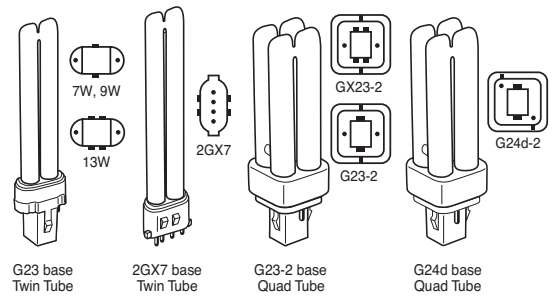

Color Temperatures

Visit www.tpci.com for more information!

PLs

PL lamps can be used in fixtures, recessed cans and wall sconces. Available in twin tube, quad tube and triple tube.

		INCANDESCENT COMPARISON (WATTS)	WATTS	AVERAGE LUMENS	BASE TYPE
32005	2-Pin Twin Tube	25W	5W	250	G23
32007	2-Pin Twin Tube	25W	7W	410	G23
32009	2-Pin Twin Tube	45W	9W	590	G23
32013	2-Pin Twin Tube	60W	13W	800	GX23
32413IST	2-Pin Twin Tube Instant Start	60W	13W	800	GX23
324132GX7	4-Pin Twin Tube	120W	32W	800	2GX7
32009Q	2-Pin Quad Tube	45W	9W	590	G23-2
32013Q	2-Pin Quad Tube	60W	13W	810	GX23-2
32013ISQ	2-Pin Quad Tube Instant Start	60W	13W	810	GX23-2
32018Q	2-Pin Quad Tube	75W	18W	1150	G24d-2
32026Q	2-Pin Quad Tube	100W	26W	1700	G24d-3
32413Q	4-Pin Quad Tube	60W	13W	875	G24q-1
32418Q	4-Pin Quad Tube	75W	18W	1150	G24q-2
32426Q	4-Pin Quad Tube	100W	26W	1700	G24q-3
32020Q	2-Pin Quad Tube	60W	20W	1250	GX32D-2
32027Q	2-Pin Quad Tube	100W	27W	1700	GX32D-3
32413T	4-Pin Triple Tube	60W	13W	900	GX24q-1
32418T	4-Pin Triple Tube	75W	18W	1150	GX24q-2
32426T	4-Pin Triple Tube	100W	26W	1700	GX24q-3
32432T	4-Pin Triple Tube	120W	32W	2000	GX24q-3
32442T	4-Pin Triple Tube	150W	42W	2600	GX24q-4
33013SQ	4-Pin Low Profile SpringLamp	60W	13W	900	G24q-1