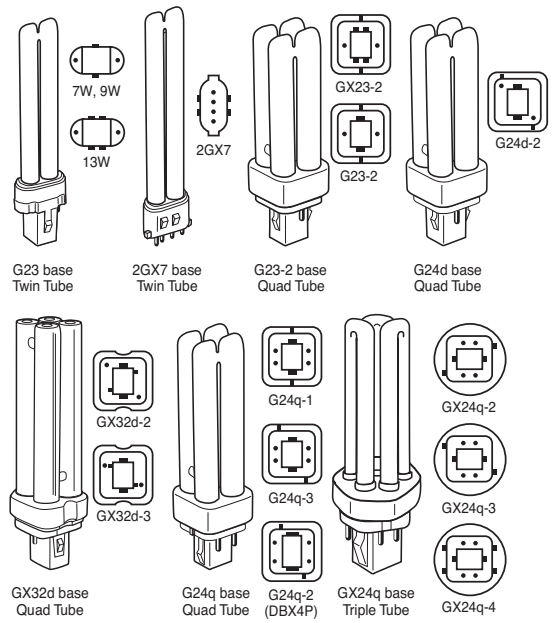

Color Temperatures

Visit www.tpci.com for more information!

PLs

PL lamps can be used in fixtures, recessed cans and wall sconces. Available in twin tube, quad tube and triple tube.

		INCANDESCENT COMPARISON (WATTS)	WATTS	AVERAGE LUMENS	BASE TYPE
32005	2-Pin Twin Tube	25W	5W	250	G23
32007	2-Pin Twin Tube	25W	7W	410	G23
32009	2-Pin Twin Tube	45W	9W	590	G23
32013	2-Pin Twin Tube	60W	13W	800	GX23
32413IST	2-Pin Twin Tube Instant Start	60W	13W	800	GX23
324132GX7	4-Pin Twin Tube	120W	32W	800	2GX7
32009Q	2-Pin Quad Tube	45W	9W	590	G23-2
32013Q	2-Pin Quad Tube	60W	13W	810	GX23-2
32013ISQ	2-Pin Quad Tube Instant Start	60W	13W	810	GX23-2
32018Q	2-Pin Quad Tube	75W	18W	1150	G24d-2
32026Q	2-Pin Quad Tube	100W	26W	1700	G24d-3
32413Q	4-Pin Quad Tube	60W	13W	875	G24q-1
32418Q	4-Pin Quad Tube	75W	18W	1150	G24q-2
32426Q	4-Pin Quad Tube	100W	26W	1700	G24q-3
32020Q	2-Pin Quad Tube	60W	20W	1250	GX32D-2
32027Q	2-Pin Quad Tube	100W	27W	1700	GX32D-3
32413T	4-Pin Triple Tube	60W	13W	900	GX24q-1
32418T	4-Pin Triple Tube	75W	18W	1150	GX24q-2
32426T	4-Pin Triple Tube	100W	26W	1700	GX24q-3
32432T	4-Pin Triple Tube	120W	32W	2000	GX24q-3
32442T	4-Pin Triple Tube	150W	42W	2600	GX24q-4
33013SQ	4-Pin Low Profile SpringLamp	60W	13W	900	G24q-1