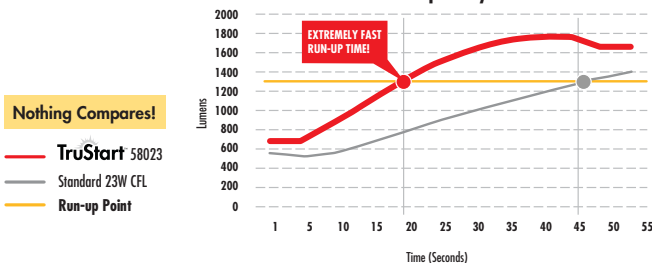

Perfect for any general lighting applications, such as table lamps, wall sconces, recessed cans, chandeliers and ceiling fixtures.

PRO Series

Our TruStart™ CFLs have a long life of 20,000 hours, while achieving full brightness in record time.

FULL BRIGHTNESS IN A SNAP!

	INCANDESCENT COMPARISON (WATTS)	WATTS	AVERAGE LUMENS
2700K			
58009 Full Spring, E26	40W	9W	600
58014 Full Spring, E26	60W	14W	900
58018 Full Spring, E26	75W	18W	1200
58023 Full Spring, E26	100W	23W	1600
58027 Full Spring, E26	100W	27W	1850
58032 Full Spring, E26	125W	32W	2100
58042 Full Spring, E26	150W	42W	2800

GREAT FEATURES & BENEFITS

- Programmed start for longer life 20,000 hours
- TCP exclusive and advanced IC chip control
- 15 - 20 seconds run-up time
- 100% improvement over standard 23W CFL