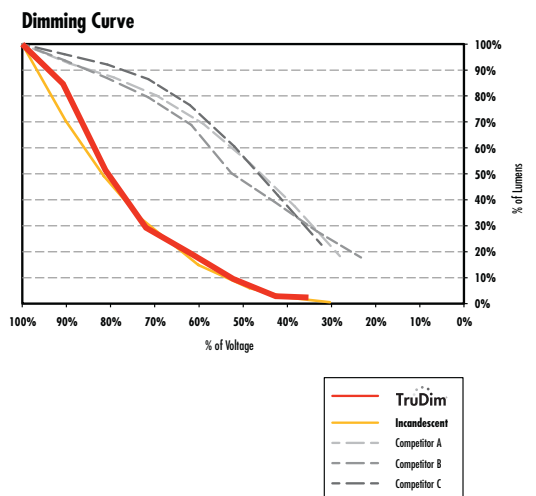

GREAT FEATURES & BENEFITS

- Uniform, smooth dimming performance from 100% to 2%
- Long life: 12,000 hours
- Optimized electronics maximizes lamp life
- Low dim level starting capability
- Digital technology for faster run-up time

Designed specifically for use with standard, non-illuminated, 60 watt incandescent slide or rotary dimmer. Also, it works well with the new CFL and LED dimmers.

Consult TCP Technical Support or a dimmer manufacturer for compatibility with other dimmer types.