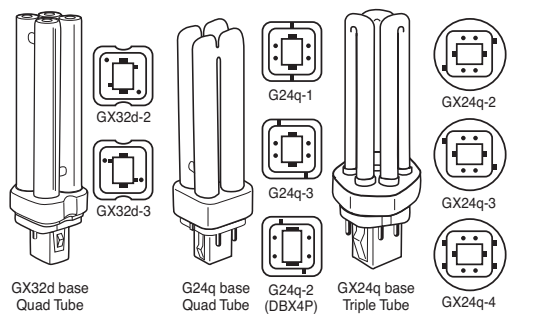

Color Temperatures

Visit www.tpci.com for more information!

PLs

PL lamps can be used in fixtures, recessed cans and wall sconces. Available in twin tube, quad tube and triple tube.

		INCANDESCENT COMPARISON (WATTS)	WATTS	AVERAGE LUMENS	BASE TYPE
32005	2-Pin Twin Tube	25W	5W	250	G23
32007	2-Pin Twin Tube	25W	7W	410	G23
32009	2-Pin Twin Tube	45W	9W	590	G23
32013	2-Pin Twin Tube	60W	13W	800	GX23
32413IST	2-Pin Twin Tube Instant Start	60W	13W	800	GX23
324132GX7	4-Pin Twin Tube	120W	32W	800	2GX7
32009Q	2-Pin Quad Tube	45W	9W	590	G23-2
32013Q	2-Pin Quad Tube	60W	13W	810	GX23-2
32013ISQ	2-Pin Quad Tube Instant Start	60W	13W	810	GX23-2
32018Q	2-Pin Quad Tube	75W	18W	1150	G24d-2
32026Q	2-Pin Quad Tube	100W	26W	1700	G24d-3
32413Q	4-Pin Quad Tube	60W	13W	875	G24q-1
32418Q	4-Pin Quad Tube	75W	18W	1150	G24q-2
32426Q	4-Pin Quad Tube	100W	26W	1700	G24q-3
32020Q	2-Pin Quad Tube	60W	20W	1250	GX32D-2
32027Q	2-Pin Quad Tube	100W	27W	1700	GX32D-3
32413T	4-Pin Triple Tube	60W	13W	900	GX24q-1
32418T	4-Pin Triple Tube	75W	18W	1150	GX24q-2
32426T	4-Pin Triple Tube	100W	26W	1700	GX24q-3
32432T	4-Pin Triple Tube	120W	32W	2000	GX24q-3
32442T	4-Pin Triple Tube	150W	42W	2600	GX24q-4
33013SQ	4-Pin Low Profile SpringLamp	60W	13W	900	G24q-1