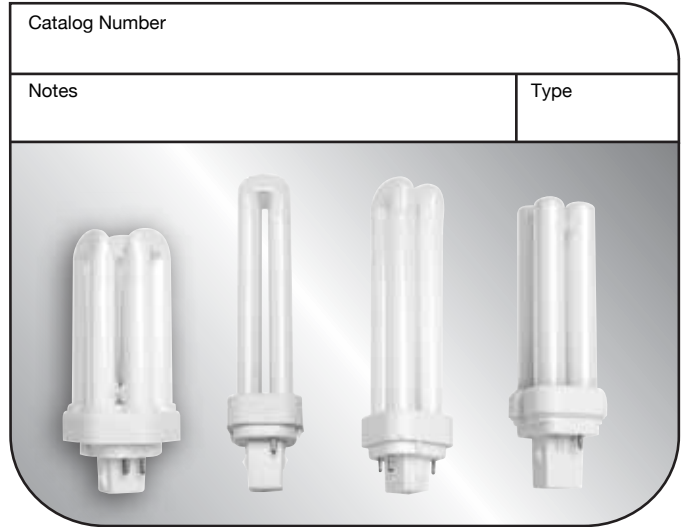

Compact Fluorescent PL Lamp | 10,000 Hours average rated life

Applications:

Perfect for most commercial applications: Use where a standard incandescent is used.

- + Table Lamps
- + Wall Sconces
- + Recessed Downlighting
- + Ceiling Fixtures
- + Outdoor Fixtures
- + Ceiling Fans

NOT compatible with dimming applications

Special Application Options: (Ordering Suffix)

- 2700°K (27K), 3000°K (30K), 3500°K (35K), 4100°K (41K), 5000°K (50K)

Features and Benefits

- Long Life, 10,000 hour average rated life
- Lower maintenance and labor costs for lamp replacements
- Lasts 7 years, based on 3 hours use a day
- Bulb lasts 10-13 times longer than similar incandescent bulbs
- 82 CRI