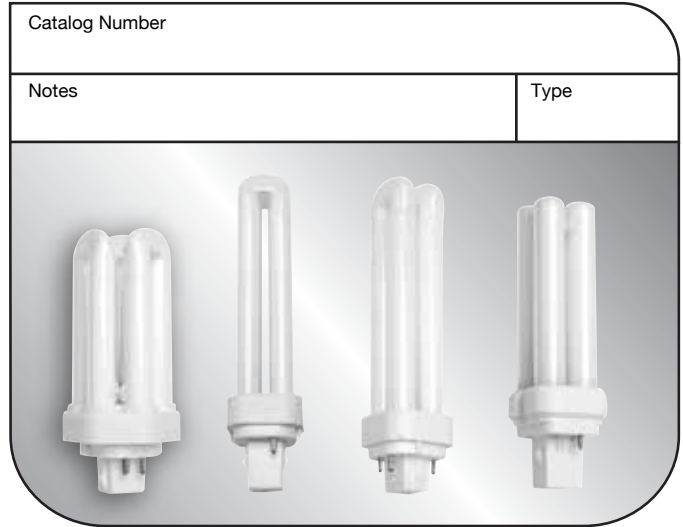

Compact Fluorescent PL Lamp | 10,000 Hours average rated life

Applications:

Perfect for most commercial applications: Use where a standard incandescent is used.

1. + Table Lamps
   - + Wall Sconces
   - + Recessed Downlighting
   - + Ceiling Fixtures
   - + Outdoor Fixtures
   - + Ceiling Fans

NOT compatible with dimming applications

Special Application Options: (Ordering Suffix)

- 2700°K (27K), 3000°K (30K), 3500°K (35K), 4100°K (41K), 5000°K (50K)

Features and Benefits

- Long Life, 10,000 hour average rated life
- Lower maintenance and labor costs for lamp replacements
- Lasts 7 years, based on 3 hours use a day
- Bulb lasts 10-13 times longer than similar incandescent bulbs
- 82 CRI