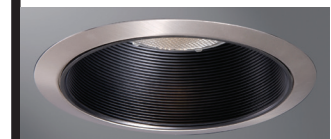

E26 6" Trim Series

DESCRIPTION

Coilex® Baffle trim in the 6" trim family for use in recessed downlighting. Compatible for use in Halo and other housings.

Catalog #		Type
Project		
Comments		Date
Prepared by		

SPECIFICATION FEATURES

- Black or white phenolic Coilex baffle with white metal trim ring
- Removable trim ring
- Accessories available: TRM6 designer trim rings, OT403 oversized trim ring
- Coil spring retention

Compatible with Halogen, Incandescent, LED* or CFL* lamps.

310W
White Trim, White Baffle

310P
White Trim, Black Baffle

310SN
Satin Nickel Trim, Black Baffle

310TBZ
Tuscan Bronze Trim, Black Baffle

310

6-Inch Coilex® Baffle

ORDERING INFORMATION

SAMPLE NUMBER: 310W

Trim	Finish
310W= 6" White Baffle, White Trim	WH=White
310P= 6" Black Baffle, White Trim	WH=White
310SN= 6" Black Baffle, Satin Nickel Trim	SN=Satin Nickel
310TBZ= 6" Black Baffle, Tuscan Bronze Trim	TBZ=Tuscan Bronze