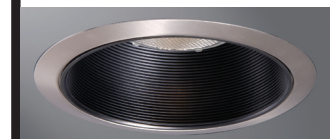

E26 6" Trim Series

DESCRIPTION

Coilex® Baffle trim in the 6" trim family for use in recessed downlighting. Compatible for use in Halo and other housings.

Catalog #		Type
Project		
Comments		Date
Prepared by		

Compatible with Halogen, Incandescent, LED* or CFL* lamps.

310W
White Trim, White Baffle

310P
White Trim, Black Baffle

310SN
Satin Nickel Trim, Black Baffle

310TBZ
Tuscan Bronze Trim, Black Baffle

310

6-Inch Coilex® Baffle