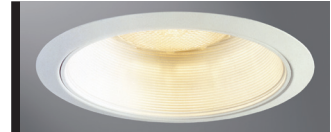

310W
White Trim, White Baffle