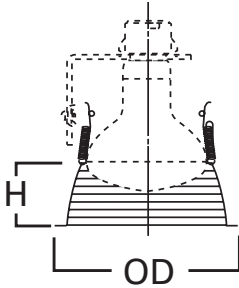

E26 6" Trim Series

DESCRIPTION

Coilex® Baffle trim in the 6" trim family for use in recessed downlighting. Compatible for use in Halo and other housings.

Catalog #		Type
Project		
Comments		Date
Prepared by		

SPECIFICATION FEATURES

- Black or white phenolic Coilex baffle with white metal trim ring
- Removable trim ring
- Accessories available: TRM6 designer trim rings, OT403 oversized trim ring
- Coil spring retention

Dimensions:

H: 3-1/16" [78mm]
OD: 7-1/4" [184mm]

Housings	Max Lamp Compatibility
H7ICT H7RICT	50W PAR30S, 75W PAR30L, 45W BR38, 65W BR30, 75W R30, 85W BR40
H7ICAT H7RICAT	50W PAR30S, 75W PAR30L, 45W PAR38, 65W BR30, 85W BR40
E7ICAT E7RICAT	75W PAR30S, 75W PAR30L, 90W PAR38, 65W BR30, 90W BR40, 75W R30, 100W R40
H7UICAT	50W PAR30S, 75W PAR30L, 65W BR30
H27ICAT H27RICAT E27ICAT E27RICAT	75W PAR30S, 75W PAR30L, 65W BR30, 75W R30
H7T H7TCP H7RT	75W PAR30S, 75W PAR30L, 65W BR30, 75W R30
E7TAT E7RTAT	75W PAR30S, 75W PAR30L, 65W BR30
H27T H27RT E27TAT E27RTAT	75W PAR30S, 75W PAR30L, 65W BR30

Compatible with Halogen, Incandescent, LED* or CFL* lamps.