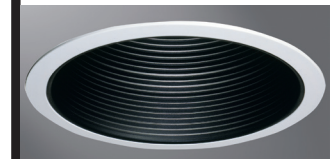

310P
White Trim, Black Baffle