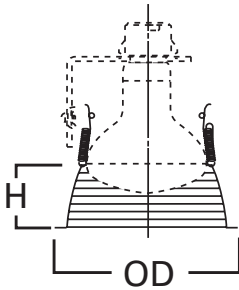

E26 6" Trim Series

DESCRIPTION

Coilex® Baffle trim in the 6" trim family for use in recessed downlighting. Compatible for use in Halo and other housings.

Catalog #		Type
Project		
Comments		Date
Prepared by		

SPECIFICATION FEATURES

- Black or white phenolic Coilex baffle with white metal trim ring
- Removable trim ring
- Accessories available: TRM6 designer trim rings, OT403 oversized trim ring
- Coil spring retention

Dimensions:

H: 3-1/16"[78mm]
OD: 7-1/4"[184mm]

Housings	Max Lamp Compatibility
H7ICT H7RICT	50W PAR30S, 75W PAR30L, 45W BR38, 65W BR30, 75W R30, 85W BR40
H7ICAT H7RICAT	50W PAR30S, 75W PAR30L, 45W PAR38, 65W BR30, 85W BR40
E7ICAT E7RICAT	75W PAR30S, 75W PAR30L, 90W PAR38, 65W BR30, 90W BR40, 75W R30, 100W R40
H7UICAT	50W PAR30S, 75W PAR30L, 65W BR30
H27ICAT H27RICAT E27ICAT E27RICAT	75W PAR30S, 75W PAR30L, 65W BR30, 75W R30
H7T H7TCP H7RT	75W PAR30S, 75W PAR30L, 65W BR30, 75W R30
E7TAT E7RTAT	75W PAR30S, 75W PAR30L, 65W BR30
H27T H27RT E27TAT E27RTAT	75W PAR30S, 75W PAR30L, 65W BR30

Compatible with Halogen, Incandescent, LED* or CFL* lamps.