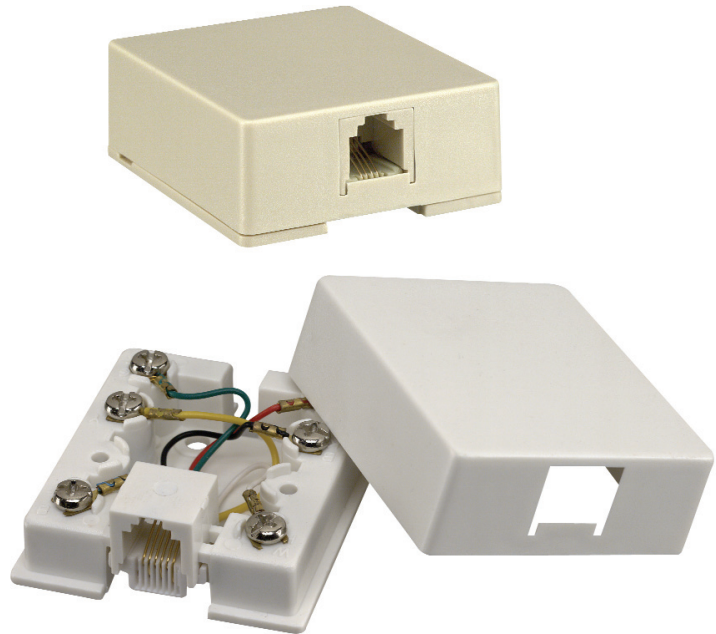

MODULAR SURFACE JACK

Single Telephone

Modular Surface Jack mounts to baseboard or wall. Screw terminals for easy installation.

Non-UL	/CUL	Color	Conductor
30-9746	30-8603	Light Almond	4
30-9746-BU	30-8603-BU	Light Almond	4
30-9604	30-8607	Ivory	4
30-9604-BU	30-8607-BU	Ivory	4
30-9604-50		Ivory	4
30-9603		Ivory	4
30-9603-BU		Ivory	4
30-9614	30-8609	White	4
30-9614-BU	30-8609-BU	White	4
30-9614-50		White	4
30-9624		Brown	4
	30-8627	Ivory	6
	30-8627-BU	Ivory	6
	30-8629	White	6
	30-8629-BU	White	6
	30-8623	Light Almond	6
	30-8623-BU	Light Almond	6
	30-8687	Ivory	8
	30-8687-BU	Ivory	8
	30-8689	White	8
	30-8689-BU	White	8
	30-8683	Light Almond	8
	30-8683-BU	Light Almond	8

Dual Telephone

Surface mounts to baseboard or wall. Dual jacks for hook-up of telephone and answering machine.

Non-UL	/CUL	Color	Conductor	
30-9605		30-8617	Ivory	4
30-9605-BU		30-8617-BU	Ivory	4
		30-8613	Light Almond	4
		30-8613-BU	Light Almond	4
		30-8619	White	4
		30-8619-BU	White	4
	30-8633-BU		Light Almond	6
	30-8637-BU		Ivory	6
	30-8639-BU		White	6
	30-8653-BU		Light Almond	8
	30-8659-BU		White	8
	30-8657		Ivory	8
	30-8657-BU		Ivory	8