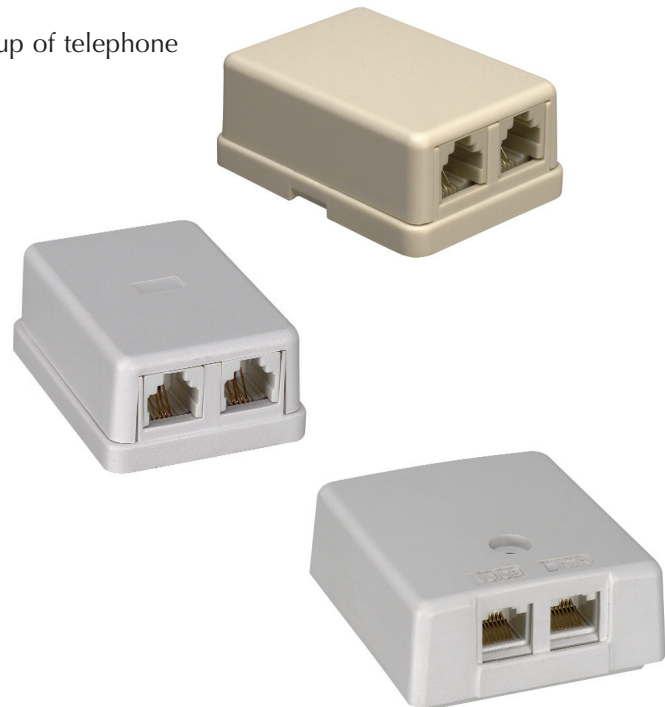

MODULAR SURFACE JACK

Single Telephone

Modular Surface Jack mounts to baseboard or wall. Screw terminals for easy installation.

Non-UL	/CUL	Color	Conductor
30-9746	30-8603	Light Almond	4
30-9746-BU	30-8603-BU	Light Almond	4
30-9604	30-8607	Ivory	4
30-9604-BU	30-8607-BU	Ivory	4
30-9604-50		Ivory	4
30-9603		Ivory	4
30-9603-BU		Ivory	4
30-9614	30-8609	White	4
30-9614-BU	30-8609-BU	White	4
30-9614-50		White	4
30-9624		Brown	4
	30-8627	Ivory	6
	30-8627-BU	Ivory	6
	30-8629	White	6
	30-8629-BU	White	6
	30-8623	Light Almond	6
	30-8623-BU	Light Almond	6
	30-8687	Ivory	8
	30-8687-BU	Ivory	8
	30-8689	White	8
	30-8689-BU	White	8
	30-8683	Light Almond	8
	30-8683-BU	Light Almond	8

Dual Telephone

Surface mounts to baseboard or wall. Dual jacks for hook-up of telephone and answering machine.

Non-UL	/CUL	Color	Conductor	
30-9605		30-8617	Ivory	4
30-9605-BU		30-8617-BU	Ivory	4
		30-8613	Light Almond	4
		30-8613-BU	Light Almond	4
		30-8619	White	4
		30-8619-BU	White	4
	30-8633-BU		Light Almond	6
	30-8637-BU		Ivory	6
	30-8639-BU		White	6
	30-8653-BU		Light Almond	8
	30-8659-BU		White	8
	30-8657		Ivory	8
	30-8657-BU		Ivory	8