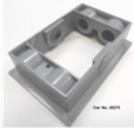

## 30275 FLGD Ext Adapt 1/2IN 6 *Mulberry Metal*

Catalog Number	30275
Manufacturer	Mulberry Metal
Description	Mulberry; Box Extension; Flanged Style Take Off; Number Of Outlet: 6; Material: Heavy Duty Die Cast Aluminum; Cubic Capacity: 10 Cu-In; Includes: 2 Close-Up Plugs, Gaskets, and Mounting Screws; Outlet: 1/2 In, (2) Each End and (1) Each Side; Finish: Powder Coated
Weight per unit	N/A
Product Category	Bar Hangers & Outlet Box Accy.

### Descriptions

Description	FLGD EXT ADAPT 1/2IN 6
extra long description	MULB 30275 FLANGED TAKE OFF 6H-1/2"
Long Description	Mulberry; Box Extension; Flanged Style Take Off; Number Of Outlet: 6; Material: Heavy Duty Die Cast Aluminum; Cubic Capacity: 10 CU-IN; Includes: 2 Close-Up Plugs, Gaskets, And Mounting Screws; Outlet: 1/2 IN, (2) Each End And (1) Each Side; Finish: Powder Coated
Product Type	Flanged Take Off 6H-1/2"
Special Features	Features: Provide An Additional 10 Cubic Inches; Allow Take-Off In Up To Four Directions For Lighting, Outlets, Or Switches; Heavy Duty Die-Cast Aluminum With Powder Finish; 2 Close-Up Plugs, Gaskets, And Mounting Screws Included; UL Listed And CSA Approved; Includes: 2 Close-Up Plugs, Gaskets, And Mounting Screws; Outlet: 1/2 IN, (2) Each End And (1) Each Side; Finish: Powder Coated