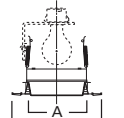

HOUSING / LAMP:
H7RT: 60W A19
H7T: 60W A19
H7TCP: 60W A19

DIMENSIONS: Aperture: 5-3/4" [146mm]; OD: 7-1/4" [184mm]