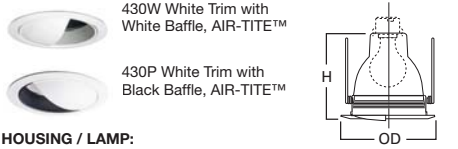

**DIMENSIONS:** OD: 7-1/4" [184mm]

**425 Wall Wash with Coilex® Baffle and Scoop**

425W White Trim with White Baffle  
 425P White Trim with Black Baffle

**HOUSING / LAMP:**  
 H7RT: 60W A19  
 H7T: 60W A19  
 H7TCP: 60W A19