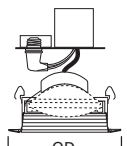

1475 Low Voltage Adjustable Accent 30° Tilt

1475W White Trim with White Baffle

1475P White Trim with Black Baffle

HOUSING / LAMP:

H7RT: 50W PAR36 low voltage

H7T: 50W PAR36 low voltage

H7TNB: 50W PAR36 low voltage

H7TCP: 50W PAR36 low voltage

DIMENSIONS: OD: 7-1/4" [184mm]

ACCESSORIES: Low Voltage Transformer Included