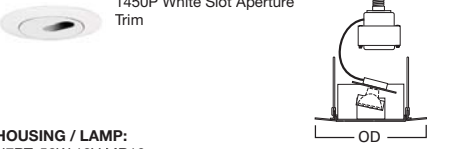

**ACCESSORIES:** Low Voltage Transformer Included

**1417 Low Voltage Eyeball with Baffle 30° Tilt**

1417W White Trim with White Eyeball and White Baffle  
 1417BA White Trim with White Eyeball and Black Baffle