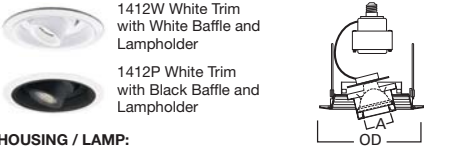

**DIMENSIONS:** Height: 5" [127mm]; OD: 7-1/4" [184mm]

**1412 Low Voltage Adj Spot 30° Tilt**

1412W White Trim with White Baffle and Lampholder  
 1412P White Trim with Black Baffle and Lampholder

**HOUSING / LAMP:**  
 H7RT: 50W 12V MR16  
 H7T: 50W 12V MR16  
 H7TCP: 50W 12V MR16