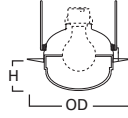

**75 Diffuser**

75 All Glass Diffuser

**HOUSING / LAMP:**  
H7RT: 60W A19  
H7T: 60W A19  
H7TCP: 60W A19

**DIMENSIONS:** OD: 7-3/4" [197mm]

**172 Dome Lens with Reflector**

172PS White Trim with Frosted Glass Dome, Wet Location, AIR-TITE™  
172SNS Satin Nickel Trim with Frosted Glass Dome, Wet Location, AIR-TITE™  
172TBZS Tuscan Bronze Trim with Frosted Glass Dome, Wet Location, AIR-TITE™