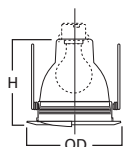

430 Wall Wash with Baffle and Full Reflector

430W White Trim with White Baffle, AIR-TITE™

430P White Trim with Black Baffle, AIR-TITE™

HOUSING / LAMP:

H7T: 90W TB19, 100W A19, 100W BT15, 100W MB19

H7TNB: 90W TB19, 100W A19, 100W BT15, 100W MB19

H7TCP: 90W TB19, 100W A19, 100W BT15, 100W MB19

DIMENSIONS: Height: 5" [127mm]; OD: 7-1/4" [184mm]