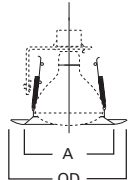

**DIMENSIONS:** Height: 4" [102mm]; OD: 7-1/4" [184mm]

**301 Open Trim**

301P White Trim  
301SN Satin Nickel Trim  
301TBZ Tuscan Bronze Trim  
301PB Polished Brass Trim

**HOUSING / LAMP:**  
H7RT: 65W BR30, 75W R30, 75W PAR30, 75W PAR30L  
H7T: 65W BR30, 75W R30, 75W PAR30  
H7TCP: 65W BR30, 75W R30, 75W PAR30

**DIMENSIONS:** OD: 8" [203mm]

**328 White Splay Trim**

328P White Splay Trim

**HOUSING / LAMP:**  
H7RT: 65W BR30, 75W R30, 75W PAR30, 75W PAR30L  
H7T: 65W BR30, 75W R30, 75W PAR30  
H7TCP: 65W BR30, 75W R30, 75W PAR30

**DIMENSIONS:** Height: 3-7/8" [98mm]; OD: 7-3/4" [197mm]

**428 White Splay Trim**

428P White Splay Trim

**HOUSING / LAMP:**  
H7RT: 120W BR40, 150W R40  
H7T: 120W BR40, 150W R40  
H7TCP: 120W BR40, 150W R40

**DIMENSIONS:** Aperture: 3-7/8" [98mm]; OD: 7-3/4" [197mm]

**79 Pinhole Trim**

79P White Trim

**HOUSING / LAMP:**  
H7T: 50W R20  
H7TCP: 50W R20

**DIMENSIONS:** OD: 8" [203mm]

Specifications and dimensions subject to change without notice. Consult your Cooper Lighting Representative or visit [www.cooperlighting.com](http://www.cooperlighting.com) for available options, accessories and ordering information.