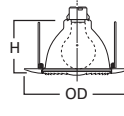

**DIMENSIONS:** Aperture: 1-7/8" [48mm]; OD: 8" [203mm]

**ACCESSORIES:** Low Voltage Transformer Included

Specifications and dimensions subject to change without notice. Consult your Cooper Lighting Representative or visit [www.cooperlighting.com](http://www.cooperlighting.com) for available options, accessories and ordering information.