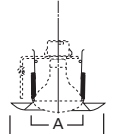

HOUSING / LAMP:
H7RT: 65W BR30, 75W R30, 75W PAR30, 75W PAR30L
H7T: 65W BR30, 75W R30, 75W PAR30
H7TCP: 65W BR30, 75W R30, 75W PAR30

DIMENSIONS: Height: 3-7/8" [98mm]; OD: 7-3/4" [197mm]