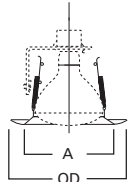

**DIMENSIONS:** Height: 4" [102mm]; OD: 7-1/4" [184mm]

**301 Open Trim**

301P White Trim  
301SN Satin Nickel Trim  
301TBZ Tuscan Bronze Trim  
301PB Polished Brass Trim

**HOUSING / LAMP:**  
H7RT: 65W BR30, 75W R30, 75W PAR30, 75W PAR30L  
H7T: 65W BR30, 75W R30, 75W PAR30  
H7TCP: 65W BR30, 75W R30, 75W PAR30

**DIMENSIONS:** OD: 8" [203mm]

**328 White Splay Trim**

328P White Splay Trim

**HOUSING / LAMP:**  
H7RT: 65W BR30, 75W R30, 75W PAR30, 75W PAR30L  
H7T: 65W BR30, 75W R30, 75W PAR30  
H7TCP: 65W BR30, 75W R30, 75W PAR30

**DIMENSIONS:** Height: 3-7/8" [98mm]; OD: 7-3/4" [197mm]

**428 White Splay Trim**

428P White Splay Trim

**HOUSING / LAMP:**  
H7RT: 120W BR40, 150W R40  
H7T: 120W BR40, 150W R40  
H7TCP: 120W BR40, 150W R40

**DIMENSIONS:** Aperture: 3-7/8" [98mm]; OD: 7-3/4" [197mm]

**79 Pinhole Trim**

79P White Trim

**HOUSING / LAMP:**  
H7T: 50W R20  
H7TCP: 50W R20

**DIMENSIONS:** OD: 8" [203mm]

Specifications and dimensions subject to change without notice. Consult your Cooper Lighting Representative or visit [www.cooperlighting.com](http://www.cooperlighting.com) for available options, accessories and ordering information.