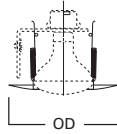

**DIMENSIONS:** Height: 4" [102mm]; OD: 7-1/4" [184mm]

**301 Open Trim**

301P White Trim  
301SN Satin Nickel Trim  
301TBZ Tuscan Bronze Trim  
301PB Polished Brass Trim

**HOUSING / LAMP:**  
H7RT: 65W BR30, 75W R30, 75W PAR30, 75W PAR30L  
H7T: 65W BR30, 75W R30, 75W PAR30  
H7TCP: 65W BR30, 75W R30, 75W PAR30