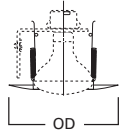

**DIMENSIONS:** Height: 4" [102mm]; OD: 7-1/4" [184mm]

**301 Open Trim**

301P White Trim  
301SN Satin Nickel Trim  
301TBZ Tuscan Bronze Trim  
301PB Polished Brass Trim

**HOUSING / LAMP:**  
H7RT: 65W BR30, 75W R30, 75W PAR30, 75W PAR30L  
H7T: 65W BR30, 75W R30, 75W PAR30  
H7TCP: 65W BR30, 75W R30, 75W PAR30