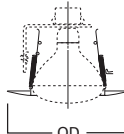

HOUSING / LAMP:
H7RT: 120W BR40, 150W R40
H7T: 120W BR40, 150W R40
H7TCP: 120W BR40, 150W R40

DIMENSIONS: OD: 8" [203mm]