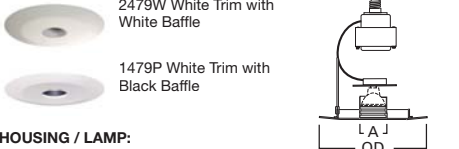

1450P White Slot Aperture Trim

**HOUSING / LAMP:**  
 H7RT: 50W 12V MR16  
 H7T: 50W 12V MR16  
 H7TCP: 50W 12V MR16

**DIMENSIONS:** OD: 7-1/4" [184mm]

**ACCESSORIES:** Low Voltage Transformer Included

**1475 Low Voltage Adjustable Accent 30° Tilt**