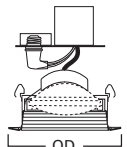

1475 Low Voltage Adjustable Accent 30° Tilt

1475W White Trim with White Baffle

1475P White Trim with Black Baffle

HOUSING / LAMP:

H7RT: 50W PAR36 low voltage

H7T: 50W PAR36 low voltage

H7TNB: 50W PAR36 low voltage

H7TCP: 50W PAR36 low voltage

DIMENSIONS: OD: 7-1/4" [184mm]

ACCESSORIES: Low Voltage Transformer Included