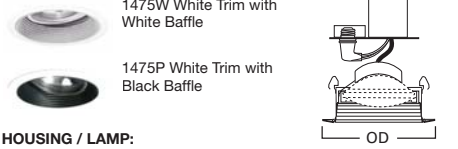

**HOUSING / LAMP:**  
 H7RT: 50W 12V MR16  
 H7T: 50W 12V MR16  
 H7TCP: 50W 12V MR16

**DIMENSIONS:** OD: 7-1/4" [184mm]

**ACCESSORIES:** Low Voltage Transformer Included

**1450 Low Voltage Slot Aperture 30° Tilt**