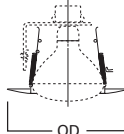

HOUSING / LAMP:
H7RT: 120W BR40, 150W R40
H7T: 120W BR40, 150W R40
H7TCP: 120W BR40, 150W R40

DIMENSIONS: OD: 8" [203mm]