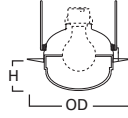

HOUSING / LAMP:
H7RT: 50W PAR30, 60W A19
H7T: 75W PAR30, 100W A19
H7TNB: 75W PAR30, 100W A19
H7TCP: 75W PAR30, 100W A19

DIMENSIONS: Height: 2-1/8" [54mm]; OD: 7-3/4" [197mm]