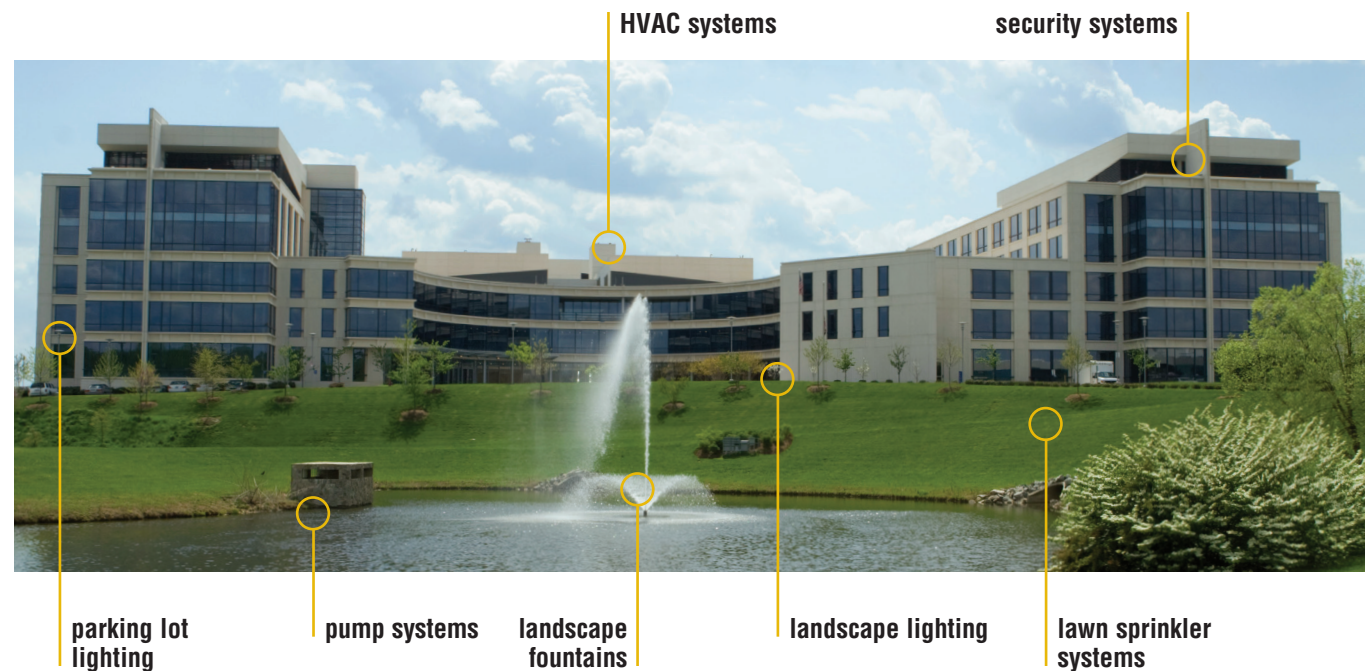

Better connections, superior performance in a variety of applications

WeatherProof® Wire Connectors

Model	Quantity	Cat. No.
61®/62®	Asst., Card of 10	30-6162
61® Gray/Orange	Card of 25	30-1161
	Jar of 150	30-1261J
	Carton of 1,000	30-1361
62® Gray/Red	Card of 20	30-1162
	Jar of 100	30-1262J
	Carton of 1,000	30-1362
63® Gray/Dk. Blue	Card of 15	30-1163
	Jar of 50	30-1263J
	Carton of 1,000	30-1363

UnderGround® Wire Connectors

Model	Quantity	Cat. No.
60®/64®	Asst., Card of 10	30-6064
60® Gray/Gray	Card of 25	30-1160
	Carton of 100	30-1260
	Carton of 1,000	30-1360
64® Gray/Dk. Blue	Carton of 50	30-1264
	Carton of 1,000	30-1364
66® Gray/Dk. Blue	Box of 50	30-1066

Model No.	Qty.	Cat. No.
60® Yellow	Box of 25	30-160Y
	Box of 1000	30-360Y
64® Yellow	Box of 25	30-164Y
	Box of 1,000	30-364Y

IDEAL INDUSTRIES, INC.
Becker Place, Sycamore, IL 60178, USA / 815-895-5181 • 800-435-0705 in USA

International offices:
Australia • Brazil • Canada • China • Germany • Mexico • Puerto Rico • UK
For complete sales office contact information, visit us at:
www.idealindustries.com

Rev. 8/13
Form No. P-2809
Printed in USA
©2013 IDEAL INDUSTRIES, INC.