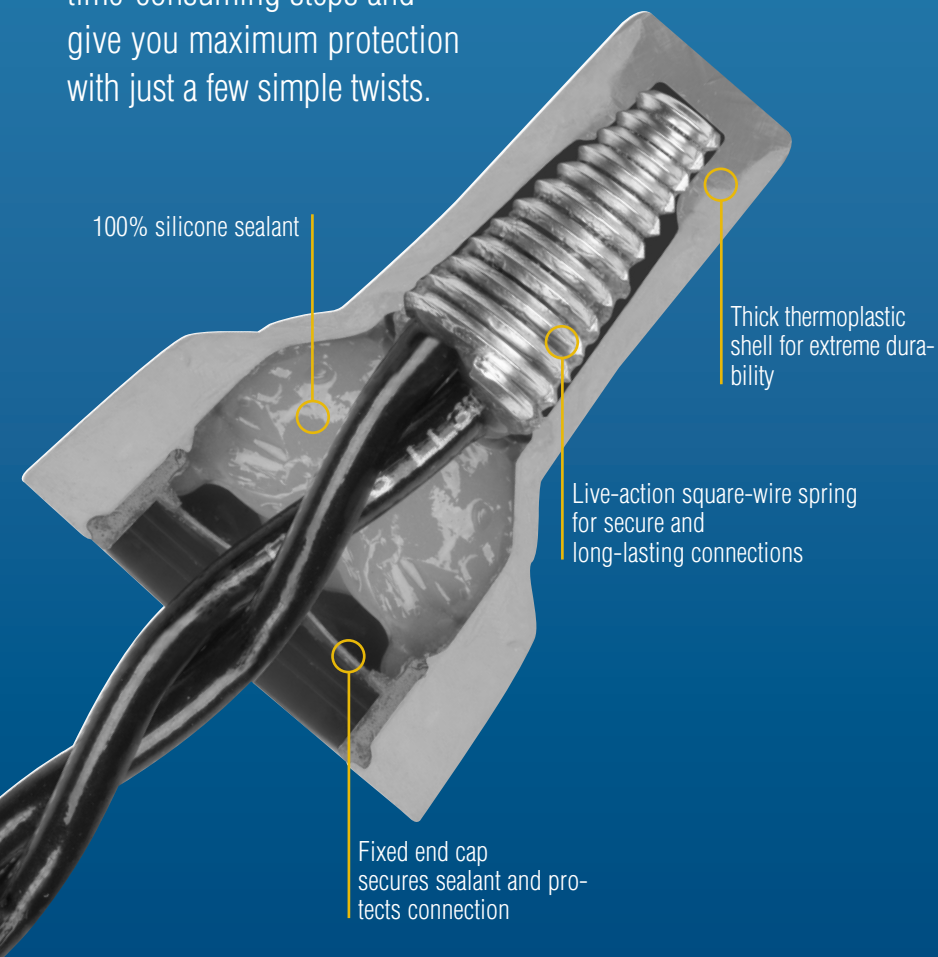

Connected and Protected

You have a tough job. IDEAL, the leading brand in twist-on wire connectors, makes it easier with our tough and dependable line of WeatherProof® and UnderGround® Wire Connectors.

Durability: These harsh-duty wire connectors have been designed specifically to handle wire connections exposed to damp/wet and direct bury/below grade conditions.

Performance: Each connector is pre-filled with a long-lasting, 100% silicone sealant that protects your electrical connections from the most severe environments.

Cost Savings: They save you time and money, too. With other connectors, you have to use heat shrink, resin packs, multi-step corrosion kits, or caulk and tape to protect your electrical connections from moisture and corrosion. Our pre-filled connectors eliminate these costly, time-consuming steps and give you maximum protection with just a few simple twists.

WeatherProof® and UnderGround® Wire Connectors