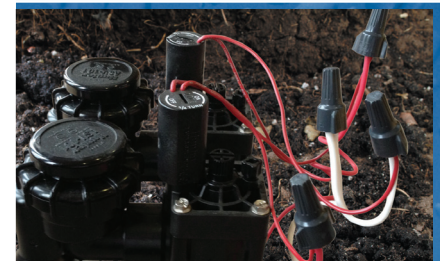

irrigation and sprinkler systems