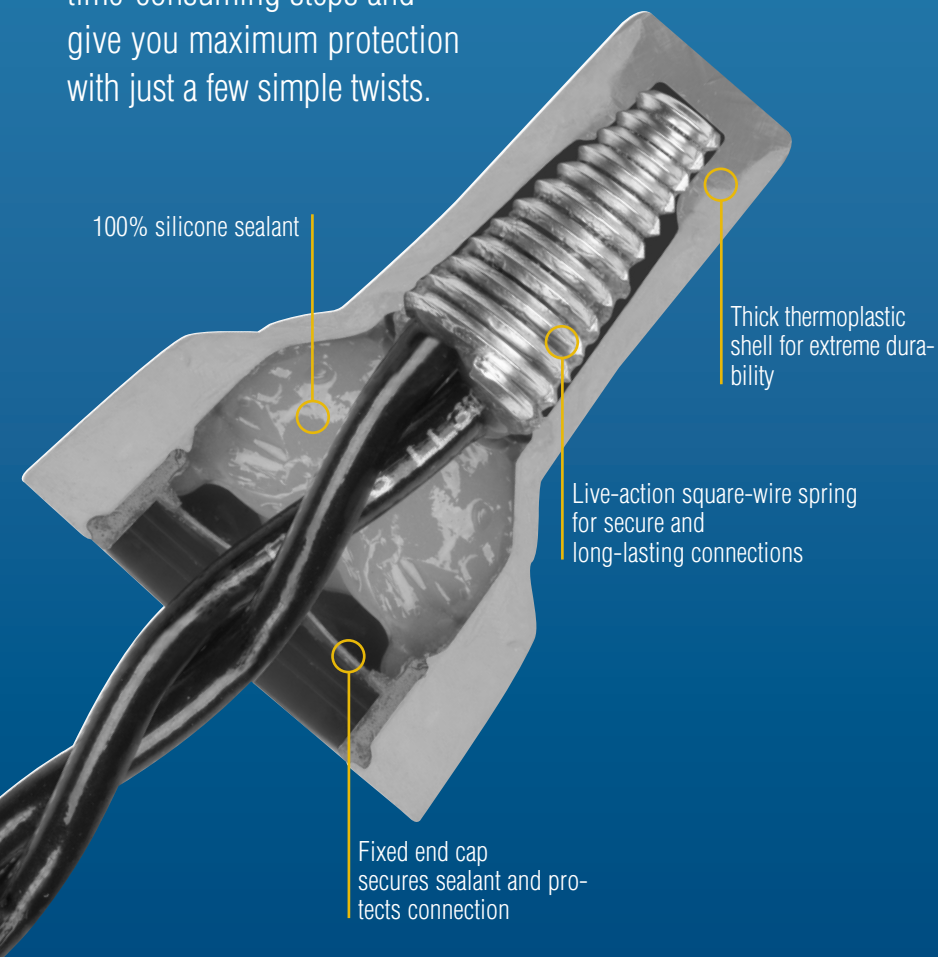

Connected and Protected

You have a tough job. IDEAL, the leading brand in twist-on wire connectors, makes it easier with our tough and dependable line of WeatherProof® and UnderGround® Wire Connectors.

Durability: These harsh-duty wire connectors have been designed specifically to handle wire connections exposed to damp/wet and direct bury/below grade conditions.

Performance: Each connector is pre-filled with a long-lasting, 100% silicone sealant that protects your electrical connections from the most severe environments.

Cost Savings: They save you time and money, too. With other connectors, you have to use heat shrink, resin packs, multi-step corrosion kits, or caulk and tape to protect your electrical connections from moisture and corrosion. Our pre-filled connectors eliminate these costly, time-consuming steps and give you maximum protection with just a few simple twists.