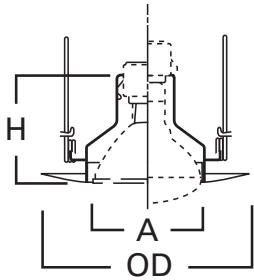

E26 6" Trim Series

DESCRIPTION

Open trim with socket support in the 6" trim family for use in recessed downlighting. Compatible for use in Halo and other housings.

Catalog #		Type
Project		
Comments		Date
Prepared by		

SPECIFICATION FEATURES

- Open trim for BR30 and PAR30 lamps
- Torsion spring retention
- Socket support internal bracket

Dimensions:

A: 4-3/4"[122mm]
 H: 4-3/4"[122mm]
 OD: 7-1/4"[184mm]

Housings		Max Lamp Compatibility
H7ICT	H7ICAT	75W PAR30S, 75W PAR30L, 65W BR30
H7RICT	H7RICAT	65W BR30
E7ICAT	E7RICAT	300P: 75W PAR30S, 75W PAR30L, 65W BR30, 300SN, 300TBZ: 60W PAR30S, 60W PAR30L, 50W BR30
H7UICAT		75W PAR30S, 75W PAR30L, 85W BR30, 100W R30
H7ICTNB		75W PAR30S, 75W PAR30L, 65W BR30
H7ICATNB		75W PAR30S, 75W PAR30L, 65W PAR30, 300SN, 300TBZ: 60W PAR30S, 60W PAR30L, 50W BR30
E7ICATNB		75W PAR30S, 75W PAR30L, 65W BR30, 75W R30
H7T		75W PAR30S, 75W PAR30L, 65W BR30, 75W R30
E7TAT		75W PAR30S, 75W PAR30L, 65W BR30