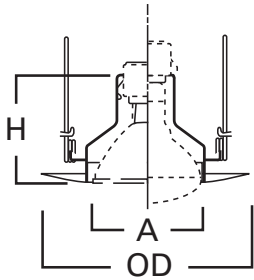

For use in Halo listed housings.

Select trims are classified for use in others housings. See www.eaton.com/lighting/legal.

E26 6" Trim Series

DESCRIPTION

Open trim with socket support in the 6" trim family for use in recessed downlighting. Compatible for use in Halo and other housings.

Catalog #		Type
Project		
Comments		Date
Prepared by		

SPECIFICATION FEATURES

- Open trim for BR30 and PAR30 lamps
- Torsion spring retention
- Socket support internal bracket

Dimensions:

A: 4-3/4" [122mm]
 H: 4-3/4" [122mm]
 OD: 7-1/4" [184mm]