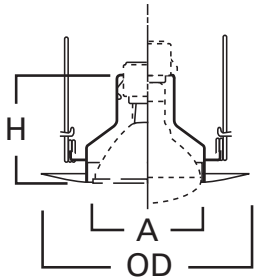

E26 6" Trim Series

DESCRIPTION

Open trim with socket support in the 6" trim family for use in recessed downlighting. Compatible for use in Halo and other housings.

Catalog #		Type
Project		
Comments		Date
Prepared by		

SPECIFICATION FEATURES

- Open trim for BR30 and PAR30 lamps
- Torsion spring retention
- Socket support internal bracket

Dimensions:

A: 4-3/4"[122mm]
 H: 4-3/4"[122mm]
 OD: 7-1/4"[184mm]

Housings		Max Lamp Compatibility
H7ICT	H7ICAT	75W PAR30S, 75W PAR30L, 65W BR30
H7RICT	H7RICAT	65W BR30
E7ICAT	E7RICAT	300P: 75W PAR30S, 75W PAR30L, 65W BR30, 300SN, 300TBZ: 60W PAR30S, 60W PAR30L, 50W BR30
H7UICAT		75W PAR30S, 75W PAR30L, 85W BR30, 100W R30
H7ICTNB		75W PAR30S, 75W PAR30L, 65W BR30
H7ICATNB		75W PAR30S, 75W PAR30L, 65W PAR30, 65W PAR30
E7ICATNB		300P: 75W PAR30S, 75W PAR30L, 65W PAR30, 300SN, 300TBZ: 60W PAR30S, 60W PAR30L, 50W BR30
H7T		75W PAR30S, 75W PAR30L, 65W BR30, 75W R30
E7TAT		75W PAR30S, 75W PAR30L, 65W BR30

Catalog #		Type
Project		
Comments		Date
Prepared by		

SPECIFICATION FEATURES

- Open trim for BR30 and PAR30 lamps
- Torsion spring retention
- Socket support internal bracket

Dimensions:

A: 4-3/4" [122mm]
 H: 4-3/4" [122mm]
 OD: 7-1/4" [184mm]