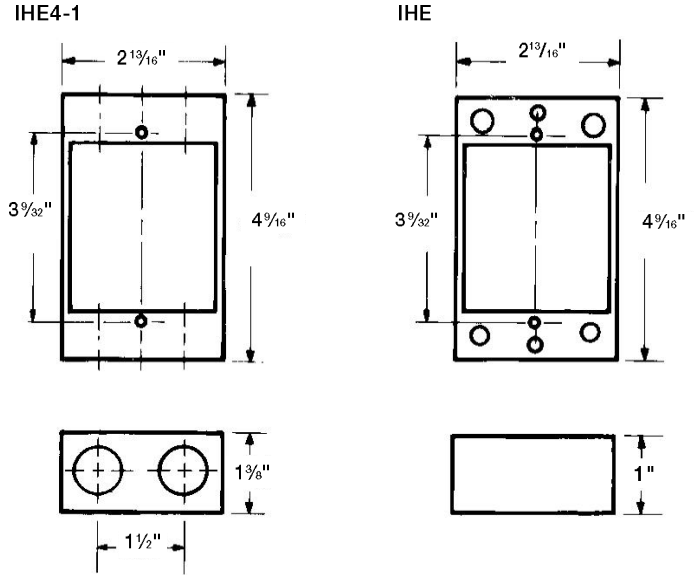

Extensions—Two-gang

	Cat. No.	Hub size (in.)	No. of Hubs	Description	Color	Std. ctn.
Deep						
	2IHE	N/A	0	Extension ring for two-gang boxes with gasket and screws	Silver	10

Extensions—Round

	Cat. No.	Hub size (in.)	No. of Hubs	Description	Color	Std. ctn.
Four outlets—1½" deep						
	S130E	½	4	Round extension with gasket and screws	Silver	8
	SE-48	¾	4		Silver	5

Two-hole flanged box extension adapter IHEF2 (Add-On)

Six-hole flanged box extension adapter IHEF6S2 (Add-On)

Two- and three-gang boxes 2IH & 3IH

Two-gang extension ring 2IHE

Cat. No.	Hub Size	Dimensions (in.)									
		A	B	C	D	E	F	G	H	J	CI
IH-1	$\frac{1}{2}$	$4\frac{1}{16}$	$2\frac{13}{16}$	2	$\frac{3}{8}$	—	—	$3\frac{3}{4}$	$1\frac{1}{8}$	$1\frac{1}{2}$	17.3
IH-2	$\frac{3}{4}$	$4\frac{1}{16}$	$2\frac{13}{16}$	2	$\frac{3}{8}$	—	—	$3\frac{3}{4}$	$1\frac{1}{8}$	$1\frac{1}{2}$	17.0
IH-LM-1	$\frac{1}{2}$	$4\frac{1}{16}$	$2\frac{13}{16}$	2	$\frac{3}{8}$	$3\frac{3}{16}$	$3\frac{1}{2}$	$3\frac{3}{4}$	$1\frac{1}{8}$	$1\frac{1}{2}$	17.3
IH-LM-2	$\frac{3}{4}$	$4\frac{1}{16}$	$2\frac{13}{16}$	2	$\frac{3}{8}$	$3\frac{3}{16}$	$3\frac{1}{2}$	$3\frac{3}{4}$	$1\frac{1}{8}$	$1\frac{1}{2}$	17.0
IH-S-1	$\frac{1}{2}$	$4\frac{1}{16}$	$2\frac{13}{16}$	2	$\frac{3}{8}$	$3\frac{3}{16}$	$3\frac{1}{2}$	$3\frac{3}{4}$	$1\frac{1}{8}$	$1\frac{1}{2}$	17.0
IH-S-2	$\frac{3}{4}$	$4\frac{1}{16}$	$2\frac{13}{16}$	2	$\frac{3}{8}$	$3\frac{3}{16}$	$3\frac{1}{2}$	$3\frac{3}{4}$	$1\frac{1}{8}$	$1\frac{1}{2}$	17.0
IHD3-1	$\frac{1}{2}$	$4\frac{1}{16}$	$2\frac{13}{16}$	$2\frac{5}{8}$	$\frac{5}{8}$	$3\frac{3}{16}$	$3\frac{1}{2}$	$3\frac{3}{4}$	$1\frac{1}{8}$	$1\frac{1}{2}$	24.8
IHD3-2	$\frac{3}{4}$	$4\frac{1}{16}$	$2\frac{13}{16}$	$2\frac{5}{8}$	$\frac{5}{8}$	$3\frac{3}{16}$	$3\frac{1}{2}$	$3\frac{3}{4}$	$1\frac{1}{8}$	$1\frac{1}{2}$	24.8
IHD3-3	1	$4\frac{1}{16}$	$2\frac{13}{16}$	$2\frac{5}{8}$	$\frac{3}{4}$	$3\frac{3}{16}$	$3\frac{1}{2}$	$3\frac{3}{4}$	$1\frac{1}{8}$	$1\frac{1}{2}$	23.5