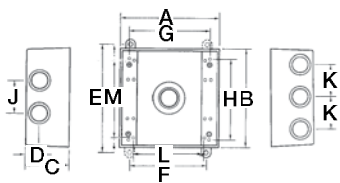

Mounting lugs

	Cat. No.	Description	Color	Std. ctn.
	LM	2 Mounting lugs with self-tapping screws, for LM boxes only	Silver	100

Weatherproof metallic boxes

Universal boxes and covers

Single-gang boxes

Single-gang extension rings

Two-hole flanged box extension adapter IHEF2 (Add-On)

Six-hole flanged box extension adapter IHEF6S2 (Add-On)

Two- and three-gang boxes 2IH & 3IH

Two-gang extension ring 2IHE

Cat. No.	Hub Size	Dimensions (in.)									
		A	B	C	D	E	F	G	H	J	CI
IH-1	$\frac{1}{2}$	$4\frac{1}{16}$	$2\frac{1}{16}$	2	$\frac{3}{8}$	—	—	$3\frac{3}{4}$	$1\frac{1}{8}$	$1\frac{1}{2}$	17.3
IH-2	$\frac{3}{4}$	$4\frac{1}{16}$	$2\frac{1}{16}$	2	$\frac{3}{8}$	—	—	$3\frac{3}{4}$	$1\frac{1}{8}$	$1\frac{1}{2}$	17.0
IH-LM-1	$\frac{1}{2}$	$4\frac{1}{16}$	$2\frac{1}{16}$	2	$\frac{3}{8}$	$3\frac{3}{16}$	$3\frac{1}{2}$	$3\frac{3}{4}$	$1\frac{1}{8}$	$1\frac{1}{2}$	17.3
IH-LM-2	$\frac{3}{4}$	$4\frac{1}{16}$	$2\frac{1}{16}$	2	$\frac{3}{8}$	$3\frac{3}{16}$	$3\frac{1}{2}$	$3\frac{3}{4}$	$1\frac{1}{8}$	$1\frac{1}{2}$	17.0
IH-S-1	$\frac{1}{2}$	$4\frac{1}{16}$	$2\frac{1}{16}$	2	$\frac{3}{8}$	$3\frac{3}{16}$	$3\frac{1}{2}$	$3\frac{3}{4}$	$1\frac{1}{8}$	$1\frac{1}{2}$	17.0
IH-S-2	$\frac{3}{4}$	$4\frac{1}{16}$	$2\frac{1}{16}$	2	$\frac{3}{8}$	$3\frac{3}{16}$	$3\frac{1}{2}$	$3\frac{3}{4}$	$1\frac{1}{8}$	$1\frac{1}{2}$	17.0
IHD3-1	$\frac{1}{2}$	$4\frac{1}{16}$	$2\frac{1}{16}$	$2\frac{5}{8}$	$\frac{5}{8}$	$3\frac{3}{16}$	$3\frac{1}{2}$	$3\frac{3}{4}$	$1\frac{1}{8}$	$1\frac{1}{2}$	24.8
IHD3-2	$\frac{3}{4}$	$4\frac{1}{16}$	$2\frac{1}{16}$	$2\frac{5}{8}$	$\frac{5}{8}$	$3\frac{3}{16}$	$3\frac{1}{2}$	$3\frac{3}{4}$	$1\frac{1}{8}$	$1\frac{1}{2}$	24.8
IHD3-3	1	$4\frac{1}{16}$	$2\frac{1}{16}$	$2\frac{5}{8}$	$\frac{3}{4}$	$3\frac{3}{16}$	$3\frac{1}{2}$	$3\frac{3}{4}$	$1\frac{1}{8}$	$1\frac{1}{2}$	23.5