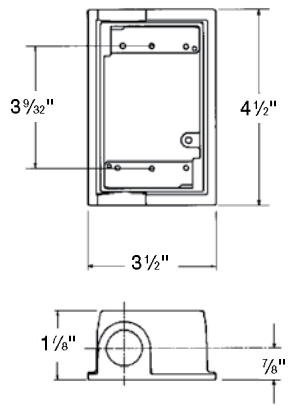

Mounting lugs

	Cat. No.	Description	Color	Std. ctn.
	LM	2 Mounting lugs with self-tapping screws, for LM boxes only	Silver	100

Weatherproof metallic boxes

Universal boxes and covers

Single-gang boxes

Single-gang extension rings

Two-hole flanged box extension adapter IHEF2 (Add-On)

Six-hole flanged box extension adapter IHEF6S2 (Add-On)

Two- and three-gang boxes 2IH & 3IH

Two-gang extension ring 2IHE

Cat. No.	Hub Size	Dimensions (in.)									
		A	B	C	D	E	F	G	H	J	CI
IH-1	$\frac{1}{2}$	$4\frac{1}{16}$	$2\frac{1}{16}$	2	$\frac{3}{8}$	—	—	$3\frac{3}{4}$	$1\frac{1}{8}$	$1\frac{1}{2}$	17.3
IH-2	$\frac{3}{4}$	$4\frac{1}{16}$	$2\frac{1}{16}$	2	$\frac{3}{8}$	—	—	$3\frac{3}{4}$	$1\frac{1}{8}$	$1\frac{1}{2}$	17.0
IH-LM-1	$\frac{1}{2}$	$4\frac{1}{16}$	$2\frac{1}{16}$	2	$\frac{3}{8}$	$3\frac{3}{16}$	$3\frac{1}{2}$	$3\frac{3}{4}$	$1\frac{1}{8}$	$1\frac{1}{2}$	17.3
IH-LM-2	$\frac{3}{4}$	$4\frac{1}{16}$	$2\frac{1}{16}$	2	$\frac{3}{8}$	$3\frac{3}{16}$	$3\frac{1}{2}$	$3\frac{3}{4}$	$1\frac{1}{8}$	$1\frac{1}{2}$	17.0
IH-S-1	$\frac{1}{2}$	$4\frac{1}{16}$	$2\frac{1}{16}$	2	$\frac{3}{8}$	$3\frac{3}{16}$	$3\frac{1}{2}$	$3\frac{3}{4}$	$1\frac{1}{8}$	$1\frac{1}{2}$	17.0
IH-S-2	$\frac{3}{4}$	$4\frac{1}{16}$	$2\frac{1}{16}$	2	$\frac{3}{8}$	$3\frac{3}{16}$	$3\frac{1}{2}$	$3\frac{3}{4}$	$1\frac{1}{8}$	$1\frac{1}{2}$	17.0
IHD3-1	$\frac{1}{2}$	$4\frac{1}{16}$	$2\frac{1}{16}$	$2\frac{5}{8}$	$\frac{5}{8}$	$3\frac{3}{16}$	$3\frac{1}{2}$	$3\frac{3}{4}$	$1\frac{1}{8}$	$1\frac{1}{2}$	24.8
IHD3-2	$\frac{3}{4}$	$4\frac{1}{16}$	$2\frac{1}{16}$	$2\frac{5}{8}$	$\frac{5}{8}$	$3\frac{3}{16}$	$3\frac{1}{2}$	$3\frac{3}{4}$	$1\frac{1}{8}$	$1\frac{1}{2}$	24.8
IHD3-3	1	$4\frac{1}{16}$	$2\frac{1}{16}$	$2\frac{5}{8}$	$\frac{3}{4}$	$3\frac{3}{16}$	$3\frac{1}{2}$	$3\frac{3}{4}$	$1\frac{1}{8}$	$1\frac{1}{2}$	23.5