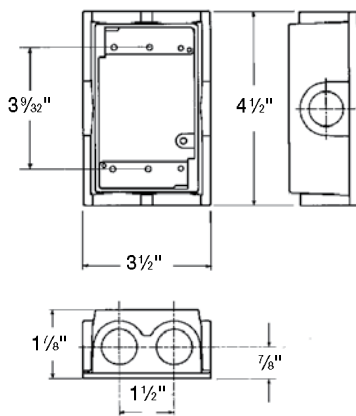

Mounting lugs

	Cat. No.	Description	Color	Std. ctn.
	LM	2 Mounting lugs with self-tapping screws, for LM boxes only	Silver	100

Weatherproof metallic boxes

Universal boxes and covers

Single-gang boxes

Single-gang extension rings

Two-hole flanged box extension adapter IHEF2 (Add-On)

Six-hole flanged box extension adapter IHEF6S2 (Add-On)

Two- and three-gang boxes 2IH & 3IH

Two-gang extension ring 2IHE

Cat. No.	Hub Size	Dimensions (in.)									
		A	B	C	D	E	F	G	H	J	CI
IH-1	$\frac{1}{2}$	$4\frac{1}{16}$	$2\frac{1}{16}$	2	$\frac{3}{8}$	—	—	$3\frac{3}{4}$	$1\frac{1}{8}$	$1\frac{1}{2}$	17.3
IH-2	$\frac{3}{4}$	$4\frac{1}{16}$	$2\frac{1}{16}$	2	$\frac{3}{8}$	—	—	$3\frac{3}{4}$	$1\frac{1}{8}$	$1\frac{1}{2}$	17.0
IH-LM-1	$\frac{1}{2}$	$4\frac{1}{16}$	$2\frac{1}{16}$	2	$\frac{3}{8}$	$3\frac{3}{16}$	$3\frac{1}{2}$	$3\frac{3}{4}$	$1\frac{1}{8}$	$1\frac{1}{2}$	17.3
IH-LM-2	$\frac{3}{4}$	$4\frac{1}{16}$	$2\frac{1}{16}$	2	$\frac{3}{8}$	$3\frac{3}{16}$	$3\frac{1}{2}$	$3\frac{3}{4}$	$1\frac{1}{8}$	$1\frac{1}{2}$	17.0
IH-S-1	$\frac{1}{2}$	$4\frac{1}{16}$	$2\frac{1}{16}$	2	$\frac{3}{8}$	$3\frac{3}{16}$	$3\frac{1}{2}$	$3\frac{3}{4}$	$1\frac{1}{8}$	$1\frac{1}{2}$	17.0
IH-S-2	$\frac{3}{4}$	$4\frac{1}{16}$	$2\frac{1}{16}$	2	$\frac{3}{8}$	$3\frac{3}{16}$	$3\frac{1}{2}$	$3\frac{3}{4}$	$1\frac{1}{8}$	$1\frac{1}{2}$	17.0
IHD3-1	$\frac{1}{2}$	$4\frac{1}{16}$	$2\frac{1}{16}$	$2\frac{5}{8}$	$\frac{5}{8}$	$3\frac{3}{16}$	$3\frac{1}{2}$	$3\frac{3}{4}$	$1\frac{1}{8}$	$1\frac{1}{2}$	24.8
IHD3-2	$\frac{3}{4}$	$4\frac{1}{16}$	$2\frac{1}{16}$	$2\frac{5}{8}$	$\frac{5}{8}$	$3\frac{3}{16}$	$3\frac{1}{2}$	$3\frac{3}{4}$	$1\frac{1}{8}$	$1\frac{1}{2}$	24.8
IHD3-3	1	$4\frac{1}{16}$	$2\frac{1}{16}$	$2\frac{5}{8}$	$\frac{3}{4}$	$3\frac{3}{16}$	$3\frac{1}{2}$	$3\frac{3}{4}$	$1\frac{1}{8}$	$1\frac{1}{2}$	23.5