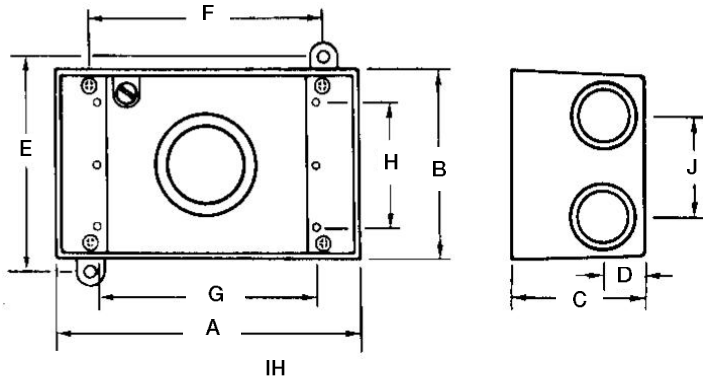

Weatherproof metallic boxes

Universal boxes and covers

Single-gang boxes