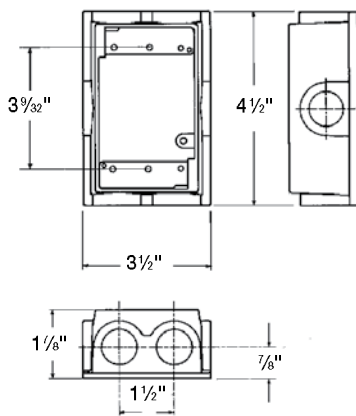

Extensions—Two-gang

	Cat. No.	Hub size (in.)	No. of Hubs	Description	Color	Std. ctn.
Deep						
	2IHE	N/A	0	Extension ring for two-gang boxes with gasket and screws	Silver	10

Extensions—Round

	Cat. No.	Hub size (in.)	No. of Hubs	Description	Color	Std. ctn.
Four outlets—1½" deep						
	S130E	½	4	Round extension with gasket and screws	Silver	8
	SE-48	¾	4		Silver	5

Two-hole flanged box extension adapter IHEF2 (Add-On)

Six-hole flanged box extension adapter IHEF6S2 (Add-On)

Two- and three-gang boxes 2IH & 3IH

Two-gang extension ring 2IHE

Cat. No.	Hub Size	Dimensions (in.)									
		A	B	C	D	E	F	G	H	J	CI
IH-1	$\frac{1}{2}$	$4\frac{1}{16}$	$2\frac{13}{16}$	2	$\frac{3}{8}$	—	—	$3\frac{3}{4}$	$1\frac{1}{8}$	$1\frac{1}{2}$	17.3
IH-2	$\frac{3}{4}$	$4\frac{1}{16}$	$2\frac{13}{16}$	2	$\frac{3}{8}$	—	—	$3\frac{3}{4}$	$1\frac{1}{8}$	$1\frac{1}{2}$	17.0
IH-LM-1	$\frac{1}{2}$	$4\frac{1}{16}$	$2\frac{13}{16}$	2	$\frac{3}{8}$	$3\frac{3}{16}$	$3\frac{1}{2}$	$3\frac{3}{4}$	$1\frac{1}{8}$	$1\frac{1}{2}$	17.3
IH-LM-2	$\frac{3}{4}$	$4\frac{1}{16}$	$2\frac{13}{16}$	2	$\frac{3}{8}$	$3\frac{3}{16}$	$3\frac{1}{2}$	$3\frac{3}{4}$	$1\frac{1}{8}$	$1\frac{1}{2}$	17.0
IH-S-1	$\frac{1}{2}$	$4\frac{1}{16}$	$2\frac{13}{16}$	2	$\frac{3}{8}$	$3\frac{3}{16}$	$3\frac{1}{2}$	$3\frac{3}{4}$	$1\frac{1}{8}$	$1\frac{1}{2}$	17.0
IH-S-2	$\frac{3}{4}$	$4\frac{1}{16}$	$2\frac{13}{16}$	2	$\frac{3}{8}$	$3\frac{3}{16}$	$3\frac{1}{2}$	$3\frac{3}{4}$	$1\frac{1}{8}$	$1\frac{1}{2}$	17.0
IHD3-1	$\frac{1}{2}$	$4\frac{1}{16}$	$2\frac{13}{16}$	$2\frac{5}{8}$	$\frac{5}{8}$	$3\frac{3}{16}$	$3\frac{1}{2}$	$3\frac{3}{4}$	$1\frac{1}{8}$	$1\frac{1}{2}$	24.8
IHD3-2	$\frac{3}{4}$	$4\frac{1}{16}$	$2\frac{13}{16}$	$2\frac{5}{8}$	$\frac{5}{8}$	$3\frac{3}{16}$	$3\frac{1}{2}$	$3\frac{3}{4}$	$1\frac{1}{8}$	$1\frac{1}{2}$	24.8
IHD3-3	1	$4\frac{1}{16}$	$2\frac{13}{16}$	$2\frac{5}{8}$	$\frac{3}{4}$	$3\frac{3}{16}$	$3\frac{1}{2}$	$3\frac{3}{4}$	$1\frac{1}{8}$	$1\frac{1}{2}$	23.5