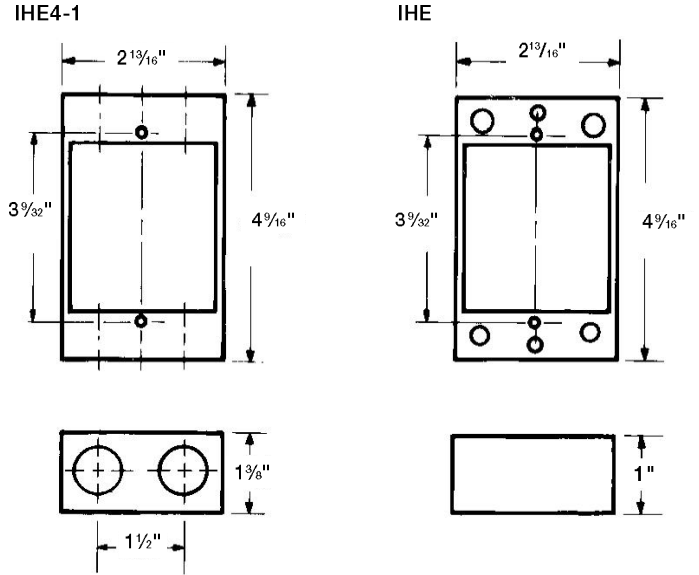

Mounting lugs

	Cat. No.	Description	Color	Std. ctn.
	LM	2 Mounting lugs with self-tapping screws, for LM boxes only	Silver	100

Weatherproof metallic boxes

Universal boxes and covers

Single-gang boxes

Single-gang extension rings

Two-hole flanged box extension adapter IHEF2 (Add-On)

Six-hole flanged box extension adapter IHEF6S2 (Add-On)

Two- and three-gang boxes 2IH & 3IH

Two-gang extension ring 2IHE

Cat. No.	Hub Size	Dimensions (in.)									
		A	B	C	D	E	F	G	H	J	CI
IH-1	$\frac{1}{2}$	$4\frac{1}{16}$	$2\frac{1}{16}$	2	$\frac{3}{8}$	—	—	$3\frac{3}{4}$	$1\frac{1}{8}$	$1\frac{1}{2}$	17.3
IH-2	$\frac{3}{4}$	$4\frac{1}{16}$	$2\frac{1}{16}$	2	$\frac{3}{8}$	—	—	$3\frac{3}{4}$	$1\frac{1}{8}$	$1\frac{1}{2}$	17.0
IH-LM-1	$\frac{1}{2}$	$4\frac{1}{16}$	$2\frac{1}{16}$	2	$\frac{3}{8}$	$3\frac{3}{16}$	$3\frac{1}{2}$	$3\frac{3}{4}$	$1\frac{1}{8}$	$1\frac{1}{2}$	17.3
IH-LM-2	$\frac{3}{4}$	$4\frac{1}{16}$	$2\frac{1}{16}$	2	$\frac{3}{8}$	$3\frac{3}{16}$	$3\frac{1}{2}$	$3\frac{3}{4}$	$1\frac{1}{8}$	$1\frac{1}{2}$	17.0
IH-S-1	$\frac{1}{2}$	$4\frac{1}{16}$	$2\frac{1}{16}$	2	$\frac{3}{8}$	$3\frac{3}{16}$	$3\frac{1}{2}$	$3\frac{3}{4}$	$1\frac{1}{8}$	$1\frac{1}{2}$	17.0
IH-S-2	$\frac{3}{4}$	$4\frac{1}{16}$	$2\frac{1}{16}$	2	$\frac{3}{8}$	$3\frac{3}{16}$	$3\frac{1}{2}$	$3\frac{3}{4}$	$1\frac{1}{8}$	$1\frac{1}{2}$	17.0
IHD3-1	$\frac{1}{2}$	$4\frac{1}{16}$	$2\frac{1}{16}$	$2\frac{5}{8}$	$\frac{5}{8}$	$3\frac{3}{16}$	$3\frac{1}{2}$	$3\frac{3}{4}$	$1\frac{1}{8}$	$1\frac{1}{2}$	24.8
IHD3-2	$\frac{3}{4}$	$4\frac{1}{16}$	$2\frac{1}{16}$	$2\frac{5}{8}$	$\frac{5}{8}$	$3\frac{3}{16}$	$3\frac{1}{2}$	$3\frac{3}{4}$	$1\frac{1}{8}$	$1\frac{1}{2}$	24.8
IHD3-3	1	$4\frac{1}{16}$	$2\frac{1}{16}$	$2\frac{5}{8}$	$\frac{3}{4}$	$3\frac{3}{16}$	$3\frac{1}{2}$	$3\frac{3}{4}$	$1\frac{1}{8}$	$1\frac{1}{2}$	23.5