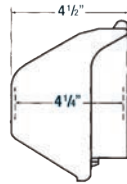

Red•Dot® metallic weatherproof covers

Cat. No.	Description
Single Gang Cover – 4-3/4 in. Internal Depth (Aluminum)	
CKLSVU	Large vertical cover – Box mount universal code keeper with adapter rings to accommodate 1-19/32 in. and 1-3/4 in. single receptacles – lockable

Cat. No.	Description
Two Gang Cover – 4-1/4 in. Internal Depth (Aluminum)	
2CKU*	Regular cover universal code keeper accommodates various configurations – lockable

* Can be used to cover one receptacle with an oversized wall opening