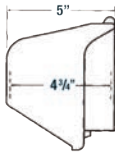

Red•Dot® metallic weatherproof covers

Single Receptacle