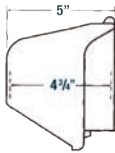

Red•Dot® metallic weatherproof covers

Single Receptacle

Cat. No.	Description
Single Gang Cover – 4-3/4 in. Internal Depth (Aluminum)	
CKLSVU	Large vertical cover – Box mount universal code keeper with adapter rings to accommodate 1-19/32 in. and 1-3/4 in. single receptacles – lockable