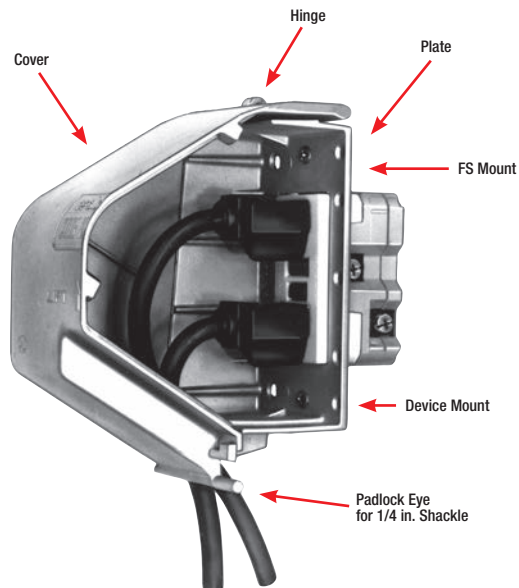

Red•Dot® metallic weatherproof covers

Technical Specifications

Applications :

- Protects receptacles, switches, and plugs for single gang and two gang configurations in dry and wet locations
- Provides a lockable cover that complies with OSHA lockout/tagout requirements
- Prevents accidental equipment disconnects, reduces tampering, and deters theft and equipment removal

Features/Benefits :

- Alloy A360 copper-free (less than 0.004 copper content) aluminum provides increased corrosion resistance
- Die cast, metal construction provides long lasting durability
- NEMA 3R rating ensures protection against falling rain, sleet, and external ice formation when used with appropriate device boxes
- Clear UL and CSA markings speed approval by inspectors
- Wide range of cover depths and receptacle configurations accommodate almost every common plug and cord size
- Combination box or device mounting design provides flexibility in installation

Standard Materials :

- Covers and Plates: Die cast aluminum alloy A360
- Gaskets: Closed-cell foam

Standard Finish :

- Powder coated finish

Compliances :

Compliances as noted on each page of the catalogue in clude:

- CSA Certified
- UL Listed

Red•Dot® metallic weatherproof covers

Duplex

GFCI

Single Receptacle

Switch

Cat. No.	Description
Single Gang Cover – 2-1/4 in. Internal Depth (Aluminum)	
CKSUU	Small vertical cover universal code keeper accommodates duplex, GFCI, single receptacle and toggle switch – lockable