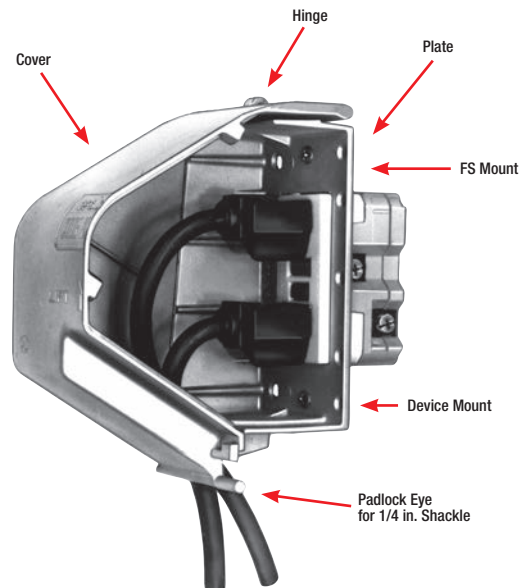

Compliances :

Compliances as noted on each page of the catalogue in clude:

- CSA Certified
- UL Listed