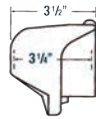

Red•Dot® metallic weatherproof covers

Cat. No.	Description
Single Gang Cover – 2-1/4 in. Internal Depth (Aluminum)	
CKSUU	Small vertical cover universal code keeper accommodates duplex, GFCI, single receptacle and toggle switch – lockable

Duplex

Cat. No.	Description
Single Gang Cover – 3-1/4 in. Internal Depth (Aluminum)	
CKMU	Medium horizontal cover universal code keeper accommodates duplex, GFCI, single receptacle and toggle switch – lockable
CKMUV	Medium vertical cover universal code keeper accommodates duplex, GFCI, single receptacle and toggle switch – lockable