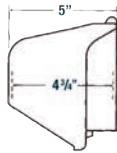

Red•Dot® metallic weatherproof covers

Single Receptacle