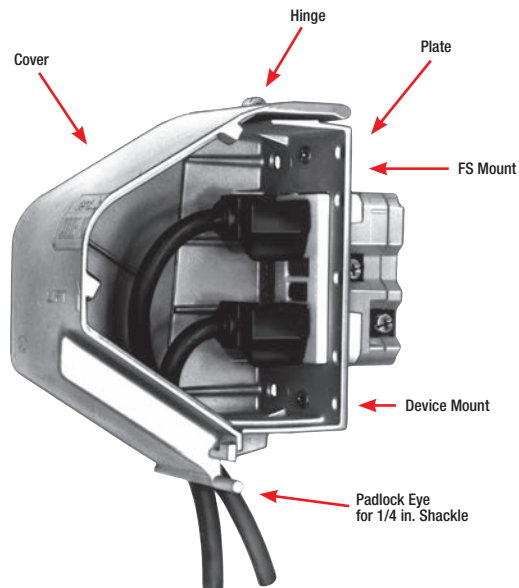

Compliances :

Compliances as noted on each page of the catalogue in clude:

- CSA Certified
- UL Listed