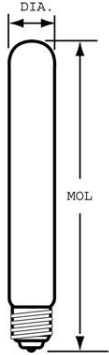

GE  
Lighting

14641 - 25T61/2

GE T6.5

**GENERAL CHARACTERISTICS**

Lamp Type	Incandescent - Tubular
Bulb	T6.5
Base	Intermediate Screw (E17)
Filament	C-8
Bulb Finish	Clear
Rated Life	1000.0 hrs
Bulb Material	Soft glass

**PHOTOMETRIC CHARACTERISTICS**

Initial Lumens	244.0
Nominal Initial Lumens per Watt	9

**ELECTRICAL CHARACTERISTICS**

Wattage	25.0
Voltage	130.0
Estimated Energy Cost per Year	3.01

**DIMENSIONS**

Maximum Overall Length (MOL)	5.5000 in(139.7 mm)
Bulb Diameter (DIA)	0.813 in(20.7 mm)