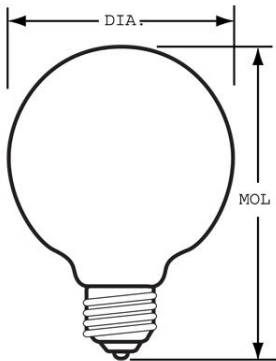

GENERAL CHARACTERISTICS

| | |
|---------------------|---------------------------|
| Lamp Type | Incandescent - Decorative |
| Bulb | G25 |
| Base | Medium Screw (E26) |
| Filament | CC-6 |
| Bulb Finish | Clear |
| Rated Life (Vert) | 1500.0 h |
| Rated Life | 1500.0 hrs |
| Bulb Material | Soft glass |
| Primary Application | Globe |

DIMENSIONS

| | |
|------------------------------|---------------------|
| Maximum Overall Length (MOL) | 4.5000 in(114.3 mm) |
| Bulb Diameter (DIA) | 3.125 in(79.4 mm) |

PRODUCT INFORMATION

| | |
|----------------------------------|----------------|
| Product Code | 12983 |
| Description | 25G25 6PK |
| Standard Package | Case |
| Standard Package GTIN | 00043168129831 |
| Standard Package Quantity | 6 |
| Sales Unit | Unit |
| No Of Items Per Sales Unit | 1 |
| No Of Items Per Standard Package | 6 |
| UPC | 043168908825 |