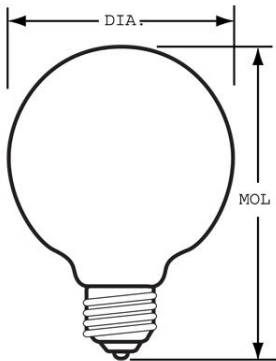

GE
Lighting

12983 - 25G25 6PK

GE crystal clear 25 watt G25 1-pack

- Add a decorative touch by using GE Crystal Clear bulbs in chandeliers, sconces or anywhere the bulb is visible.
- Add sparkle to your decorative fixtures with GE crystal clear bulbs. The clear glass and elegant filament design provide a decorative touch in fixtures where the bulb is visible. And, GE crystal clear globes' decorative round shape is perfect for illuminating pendant and vanity fixtures
- G25 globe with medium base for use in vanity strips
- Lasts 1.4 years based on 3 hours per day usage
- 190 lumens providing subtle, reassuring™ light
- 2500K soft white light appearance
- Estimated yearly energy costs $3.01 based on 3 hours per day $0.11 per kWh

GENERAL CHARACTERISTICS

Lamp Type	Incandescent - Decorative
Bulb	G25
Base	Medium Screw (E26)
Filament	CC-6
Bulb Finish	Clear
Rated Life (Vert)	1500.0 h
Rated Life	1500.0 hrs
Bulb Material	Soft glass
Primary Application	Globe

PHOTOMETRIC CHARACTERISTICS

Initial Lumens	190.0
Color Temperature	2500.0 K

ELECTRICAL CHARACTERISTICS

Wattage	25.0
Voltage	120.0

DIMENSIONS

Maximum Overall Length (MOL)	4.5000 in(114.3 mm)
Bulb Diameter (DIA)	3.125 in(79.4 mm)

PRODUCT INFORMATION

Product Code	12983
Description	25G25 6PK
Standard Package	Case
Standard Package GTIN	00043168129831
Standard Package Quantity	6
Sales Unit	Unit
No Of Items Per Sales Unit	1
No Of Items Per Standard Package	6
UPC	043168908825