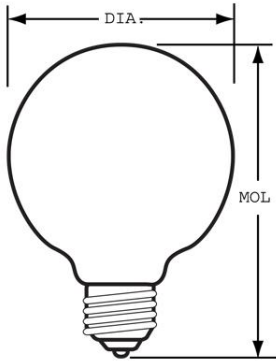

GE
Lighting

12983 - 25G25 6PK

GE crystal clear 25 watt G25 1-pack

- Add a decorative touch by using GE Crystal Clear bulbs in chandeliers, sconces or anywhere the bulb is visible.
- Add sparkle to your decorative fixtures with GE crystal clear bulbs. The clear glass and elegant filament design provide a decorative touch in fixtures where the bulb is visible. And, GE crystal clear globes' decorative round shape is perfect for illuminating pendant and vanity fixtures
- G25 globe with medium base for use in vanity strips
- Lasts 1.4 years based on 3 hours per day usage
- 190 lumens providing subtle, reassuring™ light
- 2500K soft white light appearance
- Estimated yearly energy costs \$3.01 based on 3 hours per day \$0.11 per kWh

GENERAL CHARACTERISTICS

| | |
|---------------------|---------------------------|
| Lamp Type | Incandescent - Decorative |
| Bulb | G25 |
| Base | Medium Screw (E26) |
| Filament | CC-6 |
| Bulb Finish | Clear |
| Rated Life (Vert) | 1500.0 h |
| Rated Life | 1500.0 hrs |
| Bulb Material | Soft glass |
| Primary Application | Globe |

DIMENSIONS

| | |
|------------------------------|---------------------|
| Maximum Overall Length (MOL) | 4.5000 in(114.3 mm) |
| Bulb Diameter (DIA) | 3.125 in(79.4 mm) |

PRODUCT INFORMATION

| | |
|----------------------------------|----------------|
| Product Code | 12983 |
| Description | 25G25 6PK |
| Standard Package | Case |
| Standard Package GTIN | 00043168129831 |
| Standard Package Quantity | 6 |
| Sales Unit | Unit |
| No Of Items Per Sales Unit | 1 |
| No Of Items Per Standard Package | 6 |
| UPC | 043168908825 |