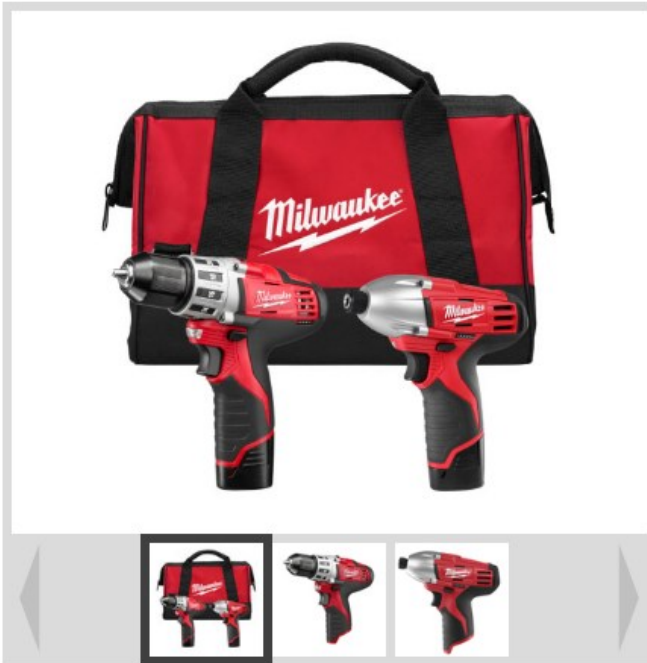

BUY NOW

Home > ... > [M12™ 2-Tool Combo Kits](#) > M12 Cordless LITHIUM-ION 2-Tool Combo Kit

M12 Cordless LITHIUM-ION 2-Tool Combo Kit 2494-22

PRINT

Be the first to [Write a Review](#)

The 2494-22 M12™ Cordless LITHIUM-ION 2-Tool Combo Kit includes the 3/8" Drill Driver and the 1/4" Hex Impact Driver (2450-20). The innovative M12™ cordless LITHIUM-ION system is designed to deliver the power and torque required for professional applications, in a size that reaches the tightest and toughest places. Powered by REDLITHIUM™, the M12™ cordless LITHIUM-ION system offers unmatched power, speed, and tool belt portability.

Includes

- 2410-20 M12™ 3/8" Drill Driver
- 2450-20 M12™ 1/4" Hex Impact Driver
- (2) 48-11-2401 M12™ REDLITHIUM™ Batteries
- 48-59-2401 M12™ 30-Minute Charger
- Contractor Bag

FIND RETAILERS

FEATURES

- M12™ 3/8" Drill Driver delivers best-in-class 275 in.-lbs. of peak torque, 0-400 / 0-1,500 RPM at just 2.6 lbs.
- M12™ 1/4" Hex Impact Driver delivers best-in-class 850 in.-lbs. of torque at only 2.3 lbs. and 0-2000 RPM for fast driving.