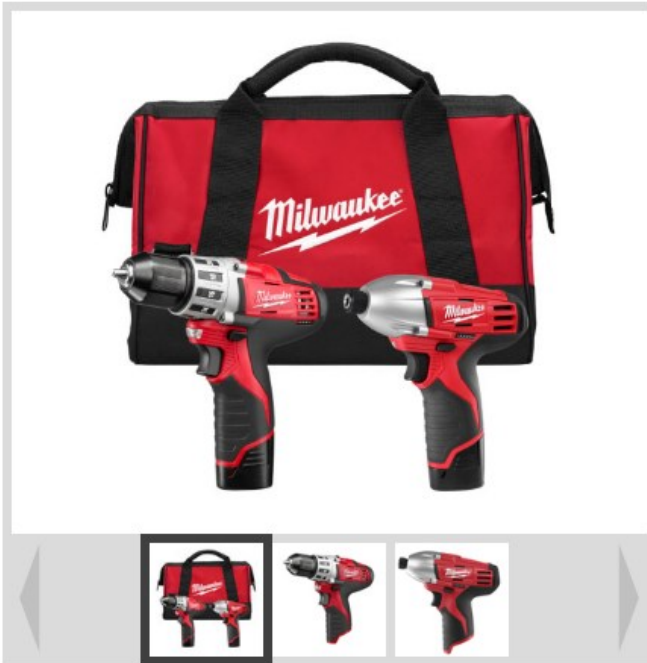

HAND TOOLS

PARTS & SERVICE

BUY NOW

Home > ... > [M12™ 2-Tool Combo Kits](#) > M12 Cordless LITHIUM-ION 2-Tool Combo Kit

M12 Cordless LITHIUM-ION 2-Tool Combo Kit 2494-22

PRINT

Be the first to [Write a Review](#)

The 2494-22 M12™ Cordless LITHIUM-ION 2-Tool Combo Kit includes the 3/8" Drill Driver and the 1/4" Hex Impact Driver (2450-20). The innovative M12™ cordless LITHIUM-ION system is designed to deliver the power and torque required for professional applications, in a size that reaches the tightest and toughest places. Powered by REDLITHIUM™, the M12™ cordless LITHIUM-ION system offers unmatched power, speed, and tool belt portability.