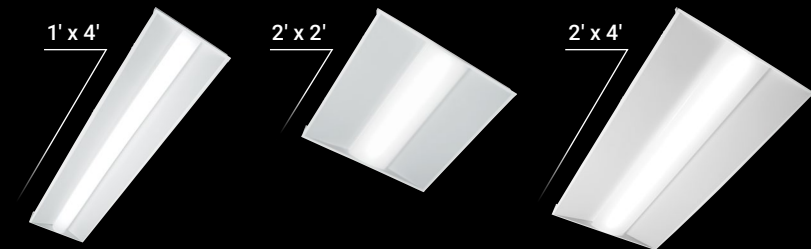

RTC

Recessed LED center basket

Metalux

RTC Recessed LED center basket

The RTC lensed troffer series provides performance, reliability and flexibility with a housing optimized for shallow plenums. Developed with Cooper Lighting Solutions' latest generation of solid-state components and electronic driver technologies, these center illuminated troffers provide numerous options for color, lumens, controls and sensing. Designed to be compatible with popular ceiling systems, the RTC troffers are ideal for both new construction and remodel/ replacement of fluorescent troffers in commercial office spaces, schools, healthcare facilities, and retail merchandising areas.

Low profile perfect for renovation or new construction

Contractor friendly, quick and easy install

No maintenance required

Center basket appeal, prismatic troffer value

Buy with confidence - proven Metalux quality

Durable construction

- Uniform body, strong cold rolled steel
- Impact-resistant polycarbonate lens
- Fast install with easy wiring access and plug-in wire connectors
- T-grid clips included
- Standard access plate with trade-size knockouts and large wiring compartment