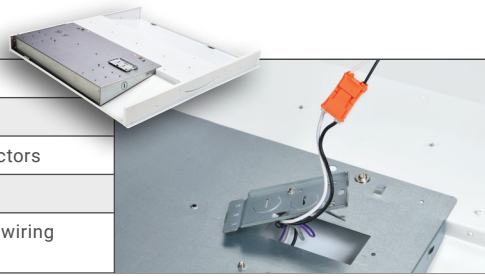

RTC

Recessed LED center basket

Metalux

RTC Recessed LED center basket

The RTC lensed troffer series provides performance, reliability and flexibility with a housing optimized for shallow plenums. Developed with Cooper Lighting Solutions' latest generation of solid-state components and electronic driver technologies, these center illuminated troffers provide numerous options for color, lumens, controls and sensing. Designed to be compatible with popular ceiling systems, the RTC troffers are ideal for both new construction and remodel/ replacement of fluorescent troffers in commercial office spaces, schools, healthcare facilities, and retail merchandising areas.

Durable construction

- Uniform body, strong cold rolled steel
- Impact-resistant polycarbonate lens
- Fast install with easy wiring access and plug-in wire connectors
- T-grid clips included
- Standard access plate with trade-size knockouts and large wiring compartment