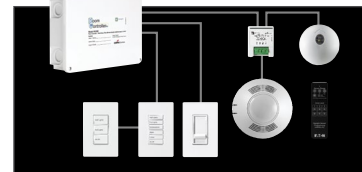

- 2-3/8" [60mm]
- Low profile
- Perfect for shallow/restricted plenums