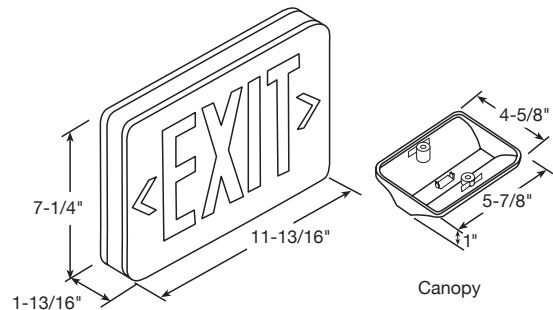

Dimensions:

Warranties & Compliances:	Item #	Description	LED Color	Housing Color	AC/BBUP
Ni-Cd battery 5 YEAR WARRANTY Electronics 5 YEAR WARRANTY LED Strip 25 YEAR WARRANTY	Ordering Information:				
	22742	Red LED Exit Sign Universal AC Only WH Housing	Red	White	AC
	22743	Red LED Exit Sign Universal Battery Backup WH Housing	Red	White	BBUP
	22744	Green LED Exit Sign Universal AC Only WH Housing	Green	White	AC
	22745	Green LED Exit Sign Universal Battery Backup WH Housing	Green	White	BBUP
	22746	Red LED Exit Sign Universal AC Only BLK Housing	Red	Black	AC
	22747	Red LED Exit Sign Universal Battery Backup BLK Housing	Red	Black	BBUP
	22748	Green LED Exit Sign Universal AC Only BLK Housing	Green	Black	AC
	22749	Green LED Exit Sign Universal Battery Backup BLK Housing	Green	Black	BBUP
Accessories:					
207WG	Wire Guard for Exit Sign				
207GWWH	White Wire Guard for Exit Sign				
207PS	Polycarbonate Shield for Exit Sign				
207B3	Replacement Battery Ni-Cd 3.6V 300mAh for 22745 & 22749 units				
207B2	Replacement Battery Ni-Cd 2.4V 300mAh for 22743 & 22747 units				
29999	Red Diffuser Panel				
29999G	Green Diffuser Panel				
20704	Replacement White Canopy				
CHEVRONPL	Replacement White Chevron