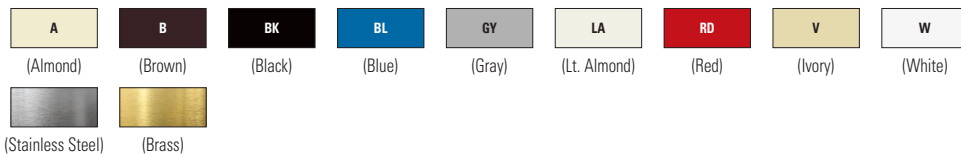

Standard size decorator wallplates

Product description

1-Gang, 2-Gang, 3-Gang, 4-Gang, 5-Gang, 6-Gang

1-Gang

2-Gang

3-Gang

4-Gang

5-Gang

6-Gang

Decorator wallplates

Gang	Material	Color suffix	Catalog no.		
1-Gang	Nylon	A, B, BK, BL, GY, LA, RD, V, W	□ 5151__	•	•
	Thermoset	A, B, BK, GY, LA, V, W	□ 2151__	•	•
	302/304 Stainless steel	—	□ 93401	•	•
	Brass	—	□ 94401	•	•
2-Gang	Nylon	A, B, BK, GY, LA, V, W	□ 5152__	•	•
	Thermoset	A, B, BK, GY, LA, V, W	□ 2152__	•	•
	302/304 Stainless steel	—	□ 93402	•	•
	Brass	—	□ 94402	•	•
3-Gang	Thermoset	A, B, GY, LA, V, W	□ 2163__	•	•
	302/304 Stainless steel	—	□ 93403	•	•
4-Gang	Thermoset	A, B, LA, V, W	□ 2164__	•	•
	302/304 Stainless steel	—	□ 93404	•	•
5-Gang	Thermoset	A, B, LA, V, W	□ 2165__	•	•
	302/304 Stainless steel	—	□ 93405	•	•
6-Gang	Thermoset	A, B, LA, V, W	□ 2166__	•	•
	302/304 Stainless steel	—	□ 93406	•	•

Color ordering information:

For ordering devices, include Catalog no. followed by the Color suffix: A (Almond), B (Brown), BK (Black), BL (Blue), GY (Gray), LA (Light Almond), RD (Red), V (Ivory), W (White)