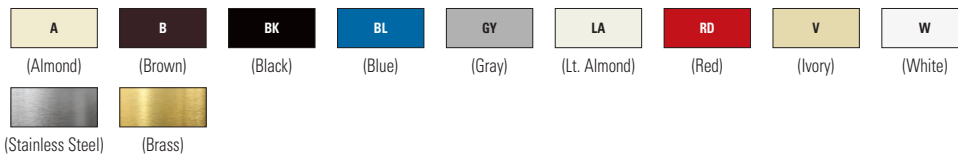

Standard size decorator wallplates

Product description

1-Gang, 2-Gang, 3-Gang, 4-Gang, 5-Gang, 6-Gang

1-Gang

2-Gang

3-Gang

4-Gang

5-Gang

6-Gang

Decorator wallplates

Gang	Material	Color suffix	Catalog no.		
1-Gang	Nylon	A, B, BK, BL, GY, LA, RD, V, W	□ 5151__	•	•
	Thermoset	A, B, BK, GY, LA, V, W	□ 2151__	•	•
	302/304 Stainless steel	—	□ 93401	•	•
	Brass	—	□ 94401	•	•
2-Gang	Nylon	A, B, BK, GY, LA, V, W	□ 5152__	•	•
	Thermoset	A, B, BK, GY, LA, V, W	□ 2152__	•	•
	302/304 Stainless steel	—	□ 93402	•	•
	Brass	—	□ 94402	•	•
3-Gang	Thermoset	A, B, GY, LA, V, W	□ 2163__	•	•
	302/304 Stainless steel	—	□ 93403	•	•
4-Gang	Thermoset	A, B, LA, V, W	□ 2164__	•	•
	302/304 Stainless steel	—	□ 93404	•	•
5-Gang	Thermoset	A, B, LA, V, W	□ 2165__	•	•
	302/304 Stainless steel	—	□ 93405	•	•
6-Gang	Thermoset	A, B, LA, V, W	□ 2166__	•	•
	302/304 Stainless steel	—	□ 93406	•	•

Color ordering information:

For ordering devices, include Catalog no. followed by the Color suffix: A (Almond), B (Brown), BK (Black), BL (Blue), GY (Gray), LA (Light Almond), RD (Red), V (Ivory), W (White)