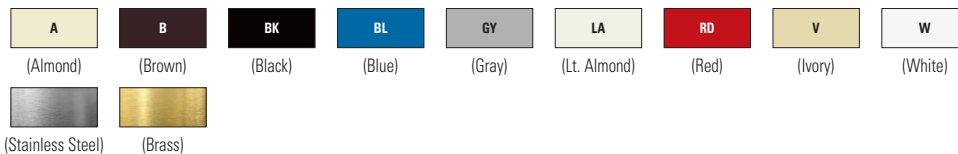

6-Gang

Decorator wallplates

Gang	Material	Color suffix	Catalog no.		
1-Gang	Nylon	A, B, BK, BL, GY, LA, RD, V, W	□ 5151__	•	•
	Thermoset	A, B, BK, GY, LA, V, W	□ 2151__	•	•
	302/304 Stainless steel	—	□ 93401	•	•
	Brass	—	□ 94401	•	•
2-Gang	Nylon	A, B, BK, GY, LA, V, W	□ 5152__	•	•
	Thermoset	A, B, BK, GY, LA, V, W	□ 2152__	•	•
	302/304 Stainless steel	—	□ 93402	•	•
	Brass	—	□ 94402	•	•
3-Gang	Thermoset	A, B, GY, LA, V, W	□ 2163__	•	•
	302/304 Stainless steel	—	□ 93403	•	•
4-Gang	Thermoset	A, B, LA, V, W	□ 2164__	•	•
	302/304 Stainless steel	—	□ 93404	•	•
5-Gang	Thermoset	A, B, LA, V, W	□ 2165__	•	•
	302/304 Stainless steel	—	□ 93405	•	•
6-Gang	Thermoset	A, B, LA, V, W	□ 2166__	•	•
	302/304 Stainless steel	—	□ 93406	•	•

Color ordering information:

For ordering devices, include Catalog no. followed by the Color suffix: A (Almond), B (Brown), BK (Black), BL (Blue), GY (Gray), LA (Light Almond), RD (Red), V (Ivory), W (White)

1-Gang

2-Gang

3-Gang

4-Gang

5-Gang

6-Gang

Decorator wallplates

Gang	Material	Color suffix	Catalog no.		
1-Gang	Nylon	A, B, BK, BL, GY, LA, RD, V, W	□ 5151__	•	•
	Thermoset	A, B, BK, GY, LA, V, W	□ 2151__	•	•
	302/304 Stainless steel	—	□ 93401	•	•
	Brass	—	□ 94401	•	•
2-Gang	Nylon	A, B, BK, GY, LA, V, W	□ 5152__	•	•
	Thermoset	A, B, BK, GY, LA, V, W	□ 2152__	•	•
	302/304 Stainless steel	—	□ 93402	•	•
	Brass	—	□ 94402	•	•
3-Gang	Thermoset	A, B, GY, LA, V, W	□ 2163__	•	•
	302/304 Stainless steel	—	□ 93403	•	•
4-Gang	Thermoset	A, B, LA, V, W	□ 2164__	•	•
	302/304 Stainless steel	—	□ 93404	•	•
5-Gang	Thermoset	A, B, LA, V, W	□ 2165__	•	•
	302/304 Stainless steel	—	□ 93405	•	•
6-Gang	Thermoset	A, B, LA, V, W	□ 2166__	•	•
	302/304 Stainless steel	—	□ 93406	•	•