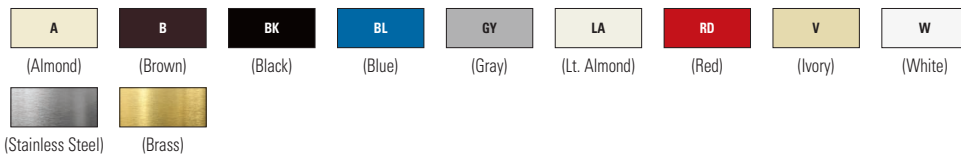

6-Gang

Decorator wallplates

Gang	Material	Color suffix	Catalog no.		
1-Gang	Nylon	A, B, BK, BL, GY, LA, RD, V, W	□ 5151__	•	•
	Thermoset	A, B, BK, GY, LA, V, W	□ 2151__	•	•
	302/304 Stainless steel	—	□ 93401	•	•
	Brass	—	□ 94401	•	•
2-Gang	Nylon	A, B, BK, GY, LA, V, W	□ 5152__	•	•
	Thermoset	A, B, BK, GY, LA, V, W	□ 2152__	•	•
	302/304 Stainless steel	—	□ 93402	•	•
	Brass	—	□ 94402	•	•
3-Gang	Thermoset	A, B, GY, LA, V, W	□ 2163__	•	•
	302/304 Stainless steel	—	□ 93403	•	•
4-Gang	Thermoset	A, B, LA, V, W	□ 2164__	•	•
	302/304 Stainless steel	—	□ 93404	•	•
5-Gang	Thermoset	A, B, LA, V, W	□ 2165__	•	•
	302/304 Stainless steel	—	□ 93405	•	•
6-Gang	Thermoset	A, B, LA, V, W	□ 2166__	•	•
	302/304 Stainless steel	—	□ 93406	•	•

Color ordering information:

For ordering devices, include Catalog no. followed by the Color suffix: A (Almond), B (Brown), BK (Black), BL (Blue), GY (Gray), LA (Light Almond), RD (Red), V (Ivory), W (White)

1-Gang

2-Gang

3-Gang

4-Gang

5-Gang

6-Gang

Decorator wallplates

Gang	Material	Color suffix	Catalog no.		
1-Gang	Nylon	A, B, BK, BL, GY, LA, RD, V, W	□ 5151__	•	•
	Thermoset	A, B, BK, GY, LA, V, W	□ 2151__	•	•
	302/304 Stainless steel	—	□ 93401	•	•
	Brass	—	□ 94401	•	•
2-Gang	Nylon	A, B, BK, GY, LA, V, W	□ 5152__	•	•
	Thermoset	A, B, BK, GY, LA, V, W	□ 2152__	•	•
	302/304 Stainless steel	—	□ 93402	•	•
	Brass	—	□ 94402	•	•
3-Gang	Thermoset	A, B, GY, LA, V, W	□ 2163__	•	•
	302/304 Stainless steel	—	□ 93403	•	•
4-Gang	Thermoset	A, B, LA, V, W	□ 2164__	•	•
	302/304 Stainless steel	—	□ 93404	•	•
5-Gang	Thermoset	A, B, LA, V, W	□ 2165__	•	•
	302/304 Stainless steel	—	□ 93405	•	•
6-Gang	Thermoset	A, B, LA, V, W	□ 2166__	•	•
	302/304 Stainless steel	—	□ 93406	•	•