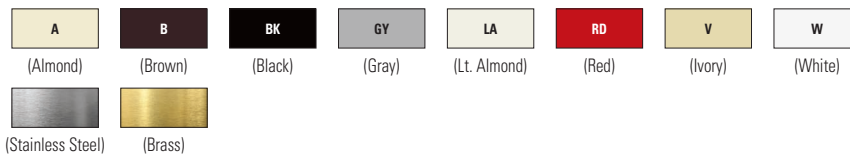

#### Color ordering information:

For ordering devices, include Catalog no. followed by the Color suffix: A (Almond), B (Brown), BK (Black), GY (Gray), LA (Light Almond), RD (Red), V (Ivory), W (White)

**Certification information:** 2000, 4000, 5000, ST & PJ series wallplates are cULus Listed; 93000 series wallplates are UL Listed and CSA Certified; 94000 series are UL Listed and CSA certified. **Specification information:** K-22

#### Product description

1-Gang, 2-Gang, 3-Gang, 4-Gang, 5-Gang, 6-Gang

1-Gang

2-Gang

3-Gang

4-Gang

5-Gang

6-Gang

#### Toggle switch wallplates

Gang	Material	Color suffix	Catalog no.		
1-Gang	Nylon	A, B, BK, GY, LA, RD, V, W	□ 5134__	•	•
	Thermoset	A, B, LA, V, W	□ 2134__	•	•
	302/304 Stainless steel	—	□ 93071	•	•
	Brass	—	□ 94071	•	•
2-Gang	Nylon	A, B, GY, LA, RD, V, W	□ 5139__	•	•
	Thermoset	A, B, LA, V, W	□ 2139__	•	•
	302/304 Stainless steel	—	□ 93072	•	•
	Brass	—	□ 94072	•	•
3-Gang	Nylon	A, B, BK, GY, LA, V, W	□ 5141__	•	•
	Thermoset	A, B, LA, V, W	□ 2141__	•	•
	302/304 Stainless steel	—	□ 93073	•	•
	Brass	—	□ 94073	•	•
4-Gang	Nylon	A, B, BK, GY, LA, V, W	□ 5154__	•	•
	Thermoset	A, B, LA, V, W	□ 2154__	•	•
	302/304 Stainless steel	—	□ 93074	•	•
5-Gang	Thermoset	A, B, LA, V, W	□ 2155__	•	•
	302/304 Stainless steel	—	□ 93075	•	•
6-Gang	Thermoset	A, B, V, W	□ 2156__	•	•
	302/304 Stainless steel	—	□ 93076	•	•