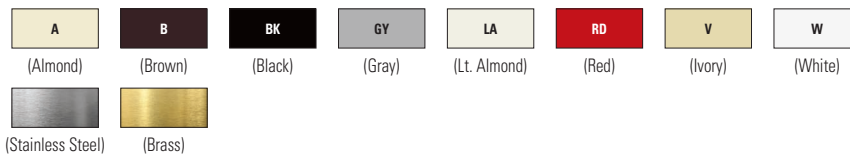

#### Product description

1-Gang, 2-Gang, 3-Gang, 4-Gang, 5-Gang, 6-Gang

1-Gang

2-Gang

3-Gang

4-Gang

5-Gang

6-Gang

#### Toggle switch wallplates

Gang	Material	Color suffix	Catalog no.		
1-Gang	Nylon	A, B, BK, GY, LA, RD, V, W	□ 5134__	•	•
	Thermoset	A, B, LA, V, W	□ 2134__	•	•
	302/304 Stainless steel	—	□ 93071	•	•
	Brass	—	□ 94071	•	•
2-Gang	Nylon	A, B, GY, LA, RD, V, W	□ 5139__	•	•
	Thermoset	A, B, LA, V, W	□ 2139__	•	•
	302/304 Stainless steel	—	□ 93072	•	•
	Brass	—	□ 94072	•	•
3-Gang	Nylon	A, B, BK, GY, LA, V, W	□ 5141__	•	•
	Thermoset	A, B, LA, V, W	□ 2141__	•	•
	302/304 Stainless steel	—	□ 93073	•	•
	Brass	—	□ 94073	•	•
4-Gang	Nylon	A, B, BK, GY, LA, V, W	□ 5154__	•	•
	Thermoset	A, B, LA, V, W	□ 2154__	•	•
	302/304 Stainless steel	—	□ 93074	•	•
5-Gang	Thermoset	A, B, LA, V, W	□ 2155__	•	•
	302/304 Stainless steel	—	□ 93075	•	•
6-Gang	Thermoset	A, B, V, W	□ 2156__	•	•
	302/304 Stainless steel	—	□ 93076	•	•

#### Color ordering information:

For ordering devices, include Catalog no. followed by the Color suffix: A (Almond), B (Brown), BK (Black), GY (Gray), LA (Light Almond), RD (Red), V (Ivory), W (White)

**Certification information:** 2000, 4000, 5000, ST & PJ series wallplates are cULus Listed; 93000 series wallplates are UL Listed and CSA Certified; 94000 series are UL Listed and CSA certified. **Specification information:** K-22