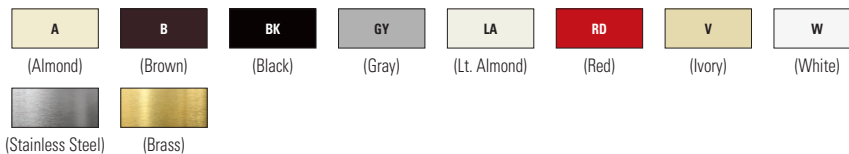

#### Color ordering information:

For ordering devices, include Catalog no. followed by the Color suffix: A (Almond), B (Brown), BK (Black), GY (Gray), LA (Light Almond), RD (Red), V (Ivory), W (White)

**Certification information:** 2000, 4000, 5000, ST & PJ series wallplates are cULus Listed; 93000 series wallplates are UL Listed and CSA Certified; 94000 series are UL Listed and CSA certified. **Specification information:** K-22

#### Product description

1-Gang, 2-Gang, 3-Gang, 4-Gang, 5-Gang, 6-Gang

1-Gang

2-Gang

3-Gang

4-Gang

5-Gang

6-Gang

#### Toggle switch wallplates

Gang	Material	Color suffix	Catalog no.		
1-Gang	Nylon	A, B, BK, GY, LA, RD, V, W	□ 5134__	•	•
	Thermoset	A, B, LA, V, W	□ 2134__	•	•
	302/304 Stainless steel	—	□ 93071	•	•
	Brass	—	□ 94071	•	•
2-Gang	Nylon	A, B, GY, LA, RD, V, W	□ 5139__	•	•
	Thermoset	A, B, LA, V, W	□ 2139__	•	•
	302/304 Stainless steel	—	□ 93072	•	•
	Brass	—	□ 94072	•	•
3-Gang	Nylon	A, B, BK, GY, LA, V, W	□ 5141__	•	•
	Thermoset	A, B, LA, V, W	□ 2141__	•	•
	302/304 Stainless steel	—	□ 93073	•	•
	Brass	—	□ 94073	•	•
4-Gang	Nylon	A, B, BK, GY, LA, V, W	□ 5154__	•	•
	Thermoset	A, B, LA, V, W	□ 2154__	•	•
	302/304 Stainless steel	—	□ 93074	•	•
5-Gang	Thermoset	A, B, LA, V, W	□ 2155__	•	•
	302/304 Stainless steel	—	□ 93075	•	•
6-Gang	Thermoset	A, B, V, W	□ 2156__	•	•
	302/304 Stainless steel	—	□ 93076	•	•