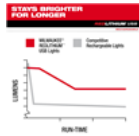

211421 Redlithium Usb Rover Pivoting Flood Light

Milwaukee Electric Tool

Catalog Number	211421
Manufacturer	Milwaukee Electric Tool
Description	The Milwaukee® Redlithium™ Usb Rover™ Pivoting Flood Light Powered By Redlithium™ Usb Offers High Output™ Lighting That Stays Brighter For Longer. The Compact Led Floodlight Offers 550 Lumens Of Trueview™ High Definition Output. The Light Head Has 210° Of Rotation, Allowing You to Direct High Output™ Light to Any Work Surface. A Wide, Magnetic Base Allows You to Position The Pivoting Floodlight On Common Work Surfaces or Mount It to Metal For Hands-Free Task Lighting. Its Collapsible Design Fits Into Pocke
Weight per unit	0.7200 (lbs/each)
Product Category	Flashlights, Lanterns, Warning

Features

batteries included	YES
Battery Type	Rechargeable Battery
bulb type	LED
lumens	550
Material	Plastic
Voltage	0

Dimensions and Weight

Height	1.25
Length	4.25
Width	2.875

Descriptions

Description	REDLITHIUM USB ROVER PIVOTING FLOOD LIGHT
extra long description	MILW 2114-21 Pivoting Flood Light
Features	REDLITHIUM™ USB ROVER™ Pivoting Flood Light
Long Description	The MILWAUKEE® REDLITHIUM™ USB ROVER™ Pivoting Flood Light powered by REDLITHIUM™ USB offers HIGH OUTPUT™ lighting that stays brighter for longer. The compact LED floodlight offers 550 lumens of TRUEVIEW™ High Definition Output. The light head has 210° of rotation, allowing you to direct HIGH OUTPUT™ light to any work surface. A wide, magnetic base allows you to position the pivoting floodlight on common work surfaces or mount it to metal for hands-free task lighting. Its collapsible design fits into pocke
Product Type	Pivoting Flood Light
Short Description	Pivoting Flood Light