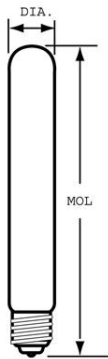

GENERAL CHARACTERISTICS

Lamp Type	Incandescent - Tubular
Bulb	T6.5
Base	Intermediate Screw (E17)
Filament	C-8
Bulb Finish	Frost
Rated Life	7000.0 hrs
Bulb Material	Soft glass
Primary Application	Exit Sign;Appliance;Standard;Standard

PHOTOMETRIC CHARACTERISTICS

Initial Lumens	90.0
Nominal Initial Lumens per Watt	4

ELECTRICAL CHARACTERISTICS

Wattage	20.0
Voltage	120.0

DIMENSIONS

Maximum Overall Length (MOL)	5.5000 in(139.7 mm)
Bulb Diameter (DIA)	0.813 in(20.7 mm)