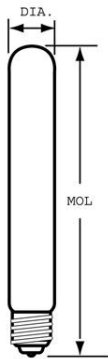

GE
Lighting

34272 - 20T61/2/F

GE appliance 20 watt T6.5 1-pack

- GE's specialty bulbs offer innovative solutions for a variety of lighting needs.
- GE's Appliance Lights can be used in many household appliances such as microwaves, refrigerators and ovens.
- 120 volts
- Whether you're cooking it or keeping it fresh GE appliance lights lets you see it. They're specially designed to withstand high or low temperatures and feature a rugged filament that resists vibration, perfect for microwaves, refrigerators and ovens
- Lasts 7000 hours
- T6.5 shape with intermediate base for use in appliances

GENERAL CHARACTERISTICS

Lamp Type	Incandescent - Tubular
Bulb	T6.5
Base	Intermediate Screw (E17)
Filament	C-8
Bulb Finish	Frost
Rated Life	7000.0 hrs
Bulb Material	Soft glass
Primary Application	Exit Sign;Appliance;Standard;Standard

PHOTOMETRIC CHARACTERISTICS

Initial Lumens	90.0
Nominal Initial Lumens per Watt	4

ELECTRICAL CHARACTERISTICS

Wattage	20.0
Voltage	120.0

DIMENSIONS

Maximum Overall Length (MOL)	5.5000 in(139.7 mm)
Bulb Diameter (DIA)	0.813 in(20.7 mm)