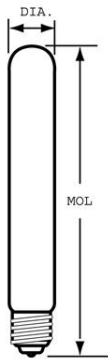

#### GENERAL CHARACTERISTICS

Lamp Type	Incandescent - Tubular
Bulb	T6.5
Base	Intermediate Screw (E17)
Filament	C-8
Bulb Finish	Frost
Rated Life	7000.0 hrs
Bulb Material	Soft glass
Primary Application	Exit Sign;Appliance;Standard;Standard

#### DIMENSIONS

Maximum Overall Length (MOL)	5.5000 in(139.7 mm)
Bulb Diameter (DIA)	0.813 in(20.7 mm)