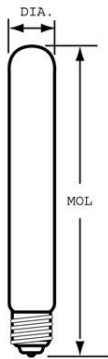

#### GENERAL CHARACTERISTICS

Lamp Type	Incandescent - Tubular
Bulb	T6.5
Base	Intermediate Screw (E17)
Filament	C-8
Bulb Finish	Frost
Rated Life	7000.0 hrs
Bulb Material	Soft glass
Primary Application	Exit Sign;Appliance;Standard;Standard

#### ELECTRICAL CHARACTERISTICS

Wattage	20.0
Voltage	120.0

#### DIMENSIONS

Maximum Overall Length (MOL)	5.5000 in(139.7 mm)
Bulb Diameter (DIA)	0.813 in(20.7 mm)