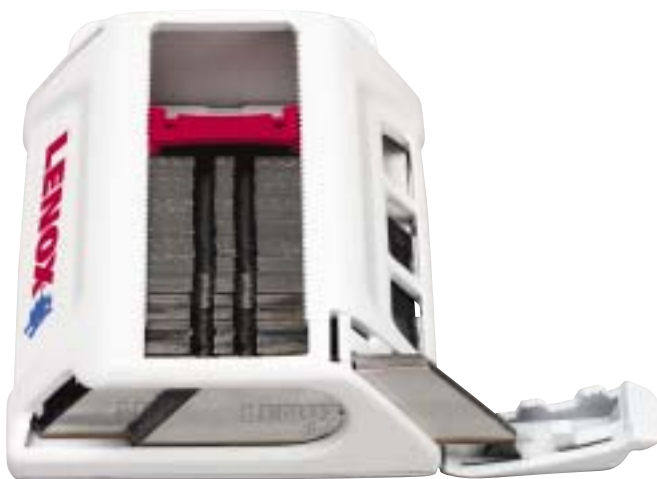

THE LONGEST LASTING  
UTILITY BLADE. **EVER.**

TITANIUM EDGE

### Specifications

| Product Number | Description                             |
|----------------|---|
| 20350-GOLD5C   | LENOX® Gold™ Utility Knife Blade 5 pack |
| 20351-GOLD50D  | LENOX® Gold™ Blade 50 pack dispenser    |
| 20352-GOLD100D | LENOX® Gold™ Blade 100 pack dispenser   |

## THE LENOX® ADVANTAGE™ BLADES

- **Lasts longer**  
High speed steel edge with titanium coating keeps blades cutting after others have quit.
- **Shatter resistant**  
Patented bi-metal construction allows blades to bend and flex without breaking.
- **Makes deeper cuts**  
Four notch system allows blade to extend further.
- **Cuts the toughest materials**  
Great for cutting drywall, insulation, flooring, roofing and more.
- **Fits all standard utility knives**

## DISPENSERS

- **Easy to use**  
Dispense blades directly into LENOX® knives without touching the blade.
- **Dispenses one or five blades at a time**
- **Multi-purpose**  
Safely holds used blades.

THE LONGEST LASTING  
UTILITY BLADE. **EVER.**