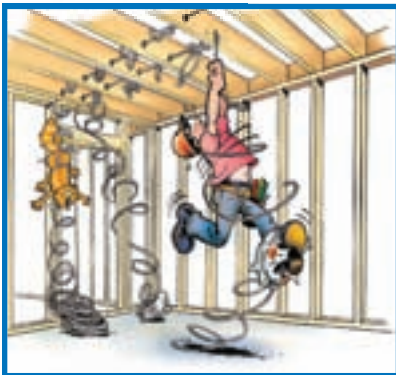

## Wire Rewinder and Dispenser

**Features:**

- 360° feed adjusts automatically
- 3-way adjustable centre hub
- Removable top plate has a handle for *rewinding wire*
- Big 24" diameter capacity

Part #18455

## Wire Spool®

The Usual Way

This easy-to-hang wire dispenser allows fast, twist-free Romex, MC cable or Flex pulling.

- Affordable
- Dependable
- Saves Time
- Eliminates Waste
- No Maintenance
- Collapsible

Hangs from a ladder

A New Way

Part #19455

Most coil dispensers are too big, cumbersome and expensive. Not this one. The Thomas Wheeler knocks down and sets up in seconds, hangs on a 2x4, in the trusses, above tee bar or on a ladder. Light, simple, rugged and it really works. A great value.