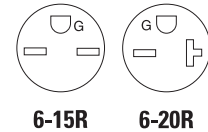

Rating		NEMA	Description	Color	Catalog no.	
A	V/AC					
15	125/ 250	5-15R/ 6-15R	Dual voltage duplex receptacle, side wire	V	□ 829V	

Commercial grade straight blade receptacles

Product description

2-pole, 3-wire grounding
15A, 250V/AC
20A, 250V/AC
NEMA 6-15R, 6-20R