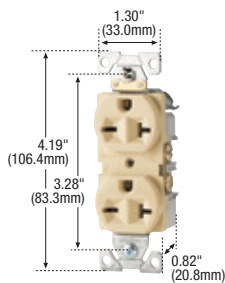

Commercial grade receptacles

Commercial grade straight blade receptacles

Product description

2-pole, 3-wire grounding
Dual voltage
15A, 125/250V/AC
NEMA 5-15R, 6-15R

815

Dual voltage commercial grade receptacle

Rating		NEMA	Description	Color	Catalog no.	
A	V/AC					
15	125/ 250	5-15R/ 6-15R	Dual voltage duplex receptacle, side wire	V	□ 829V	

Commercial grade straight blade receptacles

Product description

2-pole, 3-wire grounding
15A, 250V/AC
20A, 250V/AC
NEMA 6-15R, 6-20R

Commercial grade receptacles

Rating		NEMA	Description	Color suffix	Catalog no.	
A	V/AC					
15	250	6-15R	Duplex receptacle, side wire	B, V, W	□ 826_Δ	
			Single receptacle, side wire	B, V, W	□ 816_	
20	250	6-20R	Duplex receptacle, side wire	B, V, W	□ 815_Δ	
			Single receptacle, side wire	A, B, BK, LA, V, W	□ 1876_	

^Δ Fed Spec certified

Decorator commercial grade receptacle

Rating		NEMA	Description	Color	Catalog no.	
A	V/AC					
20	250	6-20R	Single receptacle, back & side wire	W	□ 6450W	

Color ordering information:

For ordering devices, include Catalog no. followed by the Color suffix: A (Almond), B (Brown), BK (Black), LA (Light Almond), V (Ivory), W (White)

A	B	BK	LA	V	W
(Almond)	(Brown)	(Black)	(Lt. Almond)	(Ivory)	(White)

Specification information: Commercial receptacles: A-33

Compliances, specifications and availability are subject to change without notice.

Build-to-spec customizable devices - Page A-6

Indicates NAFTA compliant - Page Q-32

RoHS compliant - Page Q-32