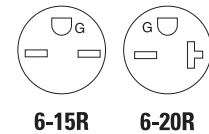

Commercial grade straight blade receptacles

Product description

2-pole, 3-wire grounding
15A, 250V/AC
20A, 250V/AC
NEMA 6-15R, 6-20R