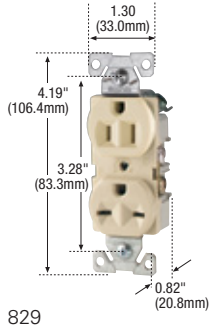

Commercial grade receptacles

Commercial grade straight blade receptacles

Product description

2-pole, 3-wire grounding
Dual voltage
15A, 125/250V/AC
NEMA 5-15R, 6-15R

829