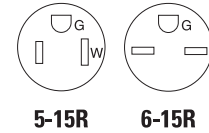

Commercial grade receptacles

Commercial grade straight blade receptacles

Product description

2-pole, 3-wire grounding
Dual voltage
15A, 125/250V/AC
NEMA 5-15R, 6-15R

829