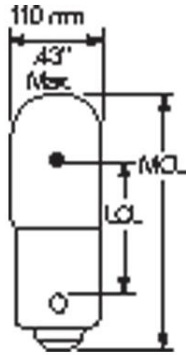

GE
Lighting

27868 - 1866

GE T3.25 (T3 1/4) - Low Voltage

GENERAL CHARACTERISTICS

Lamp Type	Miniature - T & TL Shape
Bulb	T3.25 (T3 1/4)
Base	Miniature Bayonet (Ba9s)
Filament	C-2R
Rated Life	5000.0 hrs
Atmosphere	Vacuum
Primary Application	Low Voltage

PHOTOMETRIC CHARACTERISTICS

Initial Lumens	8.0
Nominal Initial Lumens per Watt	4
Mean Spherical Candlepower (MSCP)	0.65

ELECTRICAL CHARACTERISTICS

Wattage	2.0
Voltage	6.3

DIMENSIONS

Maximum Overall Length (MOL)	1.1900 in(30.2 mm)
Bulb Diameter (DIA)	0.406 in(10.3 mm)
Light Center Length (LCL)	0.780 in(19.8 mm)

PRODUCT INFORMATION

Product Code	27868
Description	1866
ANSI Code	1866
Standard Package	Case
Standard Package GTIN	20043168278687
Standard Package Quantity	50
Sales Unit	Unit
No Of Items Per Sales Unit	1
No Of Items Per Standard Package	50
UPC	043168278683