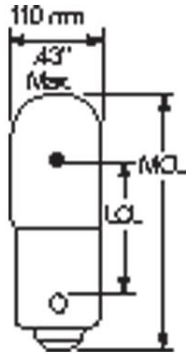

GE
Lighting

27868 - 1866

GE T3.25 (T3 1/4) - Low Voltage

GENERAL CHARACTERISTICS

Lamp Type	Miniature - T & TL Shape
Bulb	T3.25 (T3 1/4)
Base	Miniature Bayonet (Ba9s)
Filament	C-2R
Rated Life	5000.0 hrs
Atmosphere	Vacuum
Primary Application	Low Voltage

PHOTOMETRIC CHARACTERISTICS

Initial Lumens	8.0
Nominal Initial Lumens per Watt	4
Mean Spherical Candlepower (MSCP)	0.65

ELECTRICAL CHARACTERISTICS

Wattage	2.0
Voltage	6.3

DIMENSIONS

Maximum Overall Length (MOL)	1.1900 in(30.2 mm)
Bulb Diameter (DIA)	0.406 in(10.3 mm)
Light Center Length (LCL)	0.780 in(19.8 mm)

PRODUCT INFORMATION

Product Code	27868
Description	1866
ANSI Code	1866
Standard Package	Case
Standard Package GTIN	20043168278687
Standard Package Quantity	50
Sales Unit	Unit
No Of Items Per Sales Unit	1
No Of Items Per Standard Package	50
UPC	043168278683