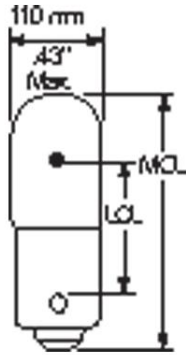

GE  
Lighting

**27868 - 1866**

GE T3.25 (T3 1/4) - Low Voltage

**GENERAL CHARACTERISTICS**

Lamp Type	Miniature - T & TL Shape
Bulb	T3.25 (T3 1/4)
Base	Miniature Bayonet (Ba9s)
Filament	C-2R
Rated Life	5000.0 hrs
Atmosphere	Vacuum
Primary Application	Low Voltage

**PHOTOMETRIC CHARACTERISTICS**

Initial Lumens	8.0
Nominal Initial Lumens per Watt	4
Mean Spherical Candlepower (MSCP)	0.65

**ELECTRICAL CHARACTERISTICS**

Wattage	2.0
Voltage	6.3

**DIMENSIONS**

Maximum Overall Length (MOL)	1.1900 in(30.2 mm)
Bulb Diameter (DIA)	0.406 in(10.3 mm)
Light Center Length (LCL)	0.780 in(19.8 mm)