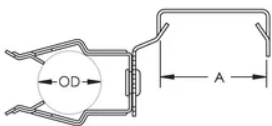

EMT Conduit Size: 1"

Outer Diameter (OD): 1.180" - 1.38"

A: 1.53"

DIAGRAMS

WARNING

nVent products shall be installed and used only as indicated in nVent's product instruction sheets and training materials. Instruction sheets are available at www.nvent.com and from your nVent customer service representative. Improper installation, misuse, misapplication or other failure to completely follow nVent's instructions and warnings may cause product malfunction, property damage, serious bodily injury and death and/or void your warranty.