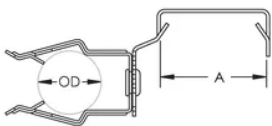

Material: Spring Steel

Finish: nVent CADDY Armour

EMT Conduit Size: 1"

Outer Diameter (OD): 1.180" - 1.38"

A: 1.53"

DIAGRAMS

WARNING

nVent products shall be installed and used only as indicated in nVent's product instruction sheets and training materials. Instruction sheets are available at www.nvent.com and from your nVent customer service representative. Improper installation, misuse, misapplication or other failure to completely follow nVent's instructions and warnings may cause product malfunction, property damage, serious bodily injury and death and/or void your warranty.