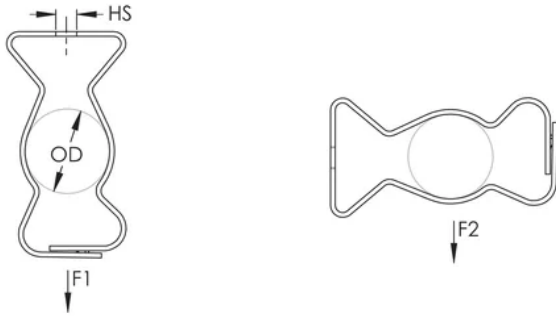

Outer Diameter (OD): 0.920" - 1.38"

Hole Size (HS): 9/32"

Hole Type: Plain

Static Load 1 (F1): 100lb

Static Load 2 (F2): 25lb

DIAGRAMS

WARNING

nVent products shall be installed and used only as indicated in nVent's product instruction sheets and training materials. Instruction sheets are available at www.nvent.com and from your nVent customer service representative. Improper installation, misuse, misapplication or other failure to completely follow nVent's instructions and warnings may cause product malfunction, property damage, serious bodily injury and death and/or void your warranty.

North America

+1.800.753.9221

Option 1 – Customer Care

Option 2 – Technical Support

Europe

Netherlands:

+31 800-0200135

France:

+33 800 901 793

Europe

Germany:

800 1890272

Other Countries:

+31 13 5835404

APAC

Shanghai:

+ 86 21 2412 1618/19

Sydney:

+61 2 9751 8500

Our powerful portfolio of brands:
nVent.com **CADDY ERICO HOFFMAN RAYCHEM SCHROFF**
TRACER

© 2024 nVent. All nVent marks and logos are owned or licensed by nVent Services GmbH or its affiliates. All other trademarks are the property of their respective owners.

nVent reserves the right to change specifications without notice.