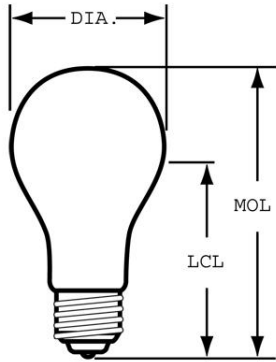

GE  
Lighting

**12658 - 15A15**

GE A15

**GENERAL CHARACTERISTICS**

Lamp Type	Incandescent - A-line
Bulb	A15
Base	Medium Screw (E26)
Filament	C-9
Bulb Finish	Inside frost
Rated Life	2500.0 hrs
Bulb Material	Soft glass
Primary Application	Ceiling Fan

**PHOTOMETRIC CHARACTERISTICS**

Initial Lumens	115.0
Nominal Initial Lumens per Watt	7

**ELECTRICAL CHARACTERISTICS**

Wattage	15.0
Voltage	130.0

**DIMENSIONS**

Maximum Overall Length (MOL)	3.5000 in(88.9 mm)
Bulb Diameter (DIA)	1.875 in(47.6 mm)
Light Center Length (LCL)	2.370 in(60.2 mm)

### DIMENSIONS

Maximum Overall Length (MOL)	3.5000 in(88.9 mm)
Bulb Diameter (DIA)	1.875 in(47.6 mm)
Light Center Length (LCL)	2.370 in(60.2 mm)