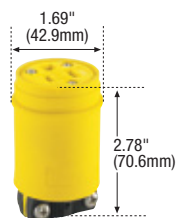

Straight blade devices

Complex environment straight blade devices

Product description

2-pole, 3-wire grounding
15A, 125V/AC
NEMA 5-15

14VV47

1547

60W47

60W47DPLX

Plugs & connectors

Rating A	V/AC	NEMA	Description	Cord diameter	Color	Plug catalog no.	Connector catalog no.		
15	125	5-15	Watertight	0.30-0.65" (7.6-16.5mm)	Y	□ 14W47*	□ 15W47*	•	•
			Watertight	0.30-0.65" (7.6-16.5mm)	BK	□ 14W47BK*	□ 15W47BK*	•	•
			Severe duty	0.38-1.00" (9.7-25.4mm)	Y & BK	□ 1447*	□ 1547*	•	•
			Quick grip corrosion resistant	0.22-0.66" (5.6-16.8mm)	Y	□ AH5965CR	□ AH5969CR	•	•
			Auto grip corrosion resistant	0.33-0.66" (8.4-16.7mm)	Y	□ 5266NCR	□ 5269NCR	•	•