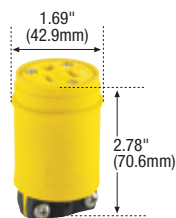

Straight blade devices

Complex environment straight blade devices

Product description

2-pole, 3-wire grounding
15A, 125V/AC
NEMA 5-15

1547

Dimensional information: D-9

Specification information:

Watertight industrial plugs & connectors: D-36
Watertight industrial receptacles: D-36
Severe duty industrial plugs & connectors: D-37
Corrosion resistant auto grip industrial plugs & connectors: D-37

Plugs & connectors

Rating A	V/AC	NEMA	Description	Cord diameter	Color	Plug catalog no.	Connector catalog no.		
15	125	5-15	Watertight	0.30-0.65" (7.6-16.5mm)	Y	□ 14W47*	□ 15W47*	•	•
			Watertight	0.30-0.65" (7.6-16.5mm)	BK	□ 14W47BK*	□ 15W47BK*	•	•
			Severe duty	0.38-1.00" (9.7-25.4mm)	Y & BK	□ 1447*	□ 1547*	•	•
			Quick grip corrosion resistant	0.22-0.66" (5.6-16.8mm)	Y	□ AH5965CR	□ AH5969CR	•	•
			Auto grip corrosion resistant	0.33-0.66" (8.4-16.7mm)	Y	□ 5266NCR	□ 5269NCR	•	•

* Not Fed Spec

Receptacles, back & side wire

Rating A	V/AC	NEMA	Description	Color	Single receptacle catalog no.	Duplex receptacle catalog no.		
15	125	5-15	Watertight	Y	□ 60W47	□ 60W47DPLX	•	•
			Watertight	BK	□ 60W47BK	□ 60W47DPLXBK	•	•
			Corrosion resistant	Y	--	□ AH5262CRY	•	•
			Corrosion resistant	GY	--	□ AH5262CRGY	•	•
		5-15/ L5-15	Corrosion resistant combination locking & straight blade	Y	--	□ CR5792	•	•

Accessories for watertight 15/20A plugs & connectors