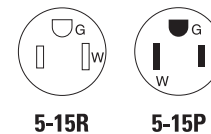

Straight blade devices

Complex environment straight blade devices

Product description

2-pole, 3-wire grounding
15A, 125V/AC
NEMA 5-15

14VV47