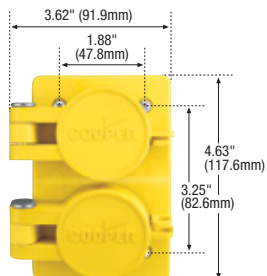

Plugs & connectors

Rating A	V/AC	NEMA	Description	Cord diameter	Color	Plug catalog no.	Connector catalog no.		
15	125	5-15	Watertight	0.30-0.65" (7.6-16.5mm)	Y	□ 14W47*	□ 15W47*	•	•
			Watertight	0.30-0.65" (7.6-16.5mm)	BK	□ 14W47BK*	□ 15W47BK*	•	•
			Severe duty	0.38-1.00" (9.7-25.4mm)	Y & BK	□ 1447*	□ 1547*	•	•
			Quick grip corrosion resistant	0.22-0.66" (5.6-16.8mm)	Y	□ AH5965CR	□ AH5969CR	•	•
			Auto grip corrosion resistant	0.33-0.66" (8.4-16.7mm)	Y	□ 5266NCR	□ 5269NCR	•	•

Indicates NAFTA compliant - Page Q-32

RoHS compliant - Page Q-32

Straight blade devices

Complex environment straight blade devices

Product description

2-pole, 3-wire grounding
15A, 125V/AC
NEMA 5-15

14VV47

1547

60W47

60W47DPLX

Dimensional information: D-9

Specification information:

Watertight industrial plugs & connectors: D-36
Watertight industrial receptacles: D-36
Severe duty industrial plugs & connectors: D-37
Corrosion resistant auto grip industrial plugs & connectors: D-37