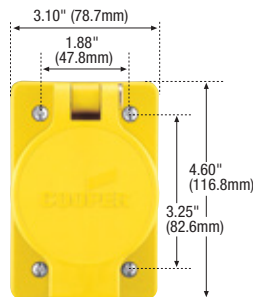

Straight blade devices

Complex environment straight blade devices

Product description

2-pole, 3-wire grounding
15A, 125V/AC
NEMA 5-15

14VV47

1547

60W47

60W47DPLX

Dimensional information: D-9

Specification information:

Watertight industrial plugs & connectors: D-36
Watertight industrial receptacles: D-36
Severe duty industrial plugs & connectors: D-37
Corrosion resistant auto grip industrial plugs & connectors: D-37

Plugs & connectors

Rating A	V/AC	NEMA	Description	Cord diameter	Color	Plug catalog no.	Connector catalog no.		
15	125	5-15	Watertight	0.30-0.65" (7.6-16.5mm)	Y	□ 14W47*	□ 15W47*	•	•
			Watertight	0.30-0.65" (7.6-16.5mm)	BK	□ 14W47BK*	□ 15W47BK*	•	•
			Severe duty	0.38-1.00" (9.7-25.4mm)	Y & BK	□ 1447*	□ 1547*	•	•
			Quick grip corrosion resistant	0.22-0.66" (5.6-16.8mm)	Y	□ AH5965CR	□ AH5969CR	•	•
			Auto grip corrosion resistant	0.33-0.66" (8.4-16.7mm)	Y	□ 5266NCR	□ 5269NCR	•	•