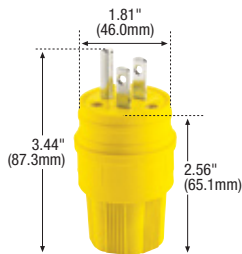

Straight blade devices

Complex environment straight blade devices

Product description

2-pole, 3-wire grounding
15A, 125V/AC
NEMA 5-15

14VV47