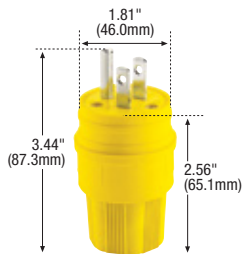

Straight blade devices

Complex environment straight blade devices

Product description

2-pole, 3-wire grounding
15A, 125V/AC
NEMA 5-15

14VV47

1547

60W47

60W47DPLX

Dimensional information: D-9

Specification information:

Watertight industrial plugs & connectors: D-36
Watertight industrial receptacles: D-36
Severe duty industrial plugs & connectors: D-37
Corrosion resistant auto grip industrial plugs & connectors: D-37

Plugs & connectors

Rating A	V/AC	NEMA	Description	Cord diameter	Color	Plug catalog no.	Connector catalog no.		
15	125	5-15	Watertight	0.30-0.65" (7.6-16.5mm)	Y	□ 14W47*	□ 15W47*	•	•
			Watertight	0.30-0.65" (7.6-16.5mm)	BK	□ 14W47BK*	□ 15W47BK*	•	•
			Severe duty	0.38-1.00" (9.7-25.4mm)	Y & BK	□ 1447*	□ 1547*	•	•
			Quick grip corrosion resistant	0.22-0.66" (5.6-16.8mm)	Y	□ AH5965CR	□ AH5969CR	•	•
			Auto grip corrosion resistant	0.33-0.66" (8.4-16.7mm)	Y	□ 5266NCR	□ 5269NCR	•	•