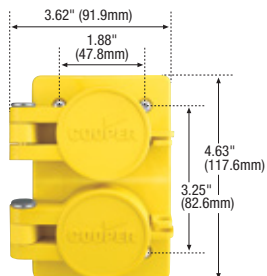

Straight blade devices

Complex environment straight blade devices

Product description

2-pole, 3-wire grounding
15A, 125V/AC
NEMA 5-15

14VV47

1547

60W47

60W47DPLX

Dimensional information: D-9

Specification information:

Watertight industrial plugs & connectors: D-36
Watertight industrial receptacles: D-36
Severe duty industrial plugs & connectors: D-37
Corrosion resistant auto grip industrial plugs & connectors: D-37

Plugs & connectors

Rating A	V/AC	NEMA	Description	Cord diameter	Color	Plug catalog no.	Connector catalog no.		
15	125	5-15	Watertight	0.30-0.65" (7.6-16.5mm)	Y	□ 14W47*	□ 15W47*	•	•
			Watertight	0.30-0.65" (7.6-16.5mm)	BK	□ 14W47BK*	□ 15W47BK*	•	•
			Severe duty	0.38-1.00" (9.7-25.4mm)	Y & BK	□ 1447*	□ 1547*	•	•
			Quick grip corrosion resistant	0.22-0.66" (5.6-16.8mm)	Y	□ AH5965CR	□ AH5969CR	•	•
			Auto grip corrosion resistant	0.33-0.66" (8.4-16.7mm)	Y	□ 5266NCR	□ 5269NCR	•	•