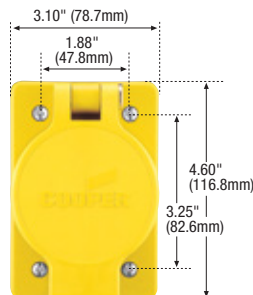

Indicates NAFTA compliant - Page Q-32

RoHS compliant - Page Q-32

Straight blade devices

Complex environment straight blade devices

Product description

2-pole, 3-wire grounding
15A, 125V/AC
NEMA 5-15

14VV47

1547

60W47

60W47DPLX

Dimensional information: D-9

Specification information:

Watertight industrial plugs & connectors: D-36
Watertight industrial receptacles: D-36
Severe duty industrial plugs & connectors: D-37
Corrosion resistant auto grip industrial plugs & connectors: D-37

Plugs & connectors

Rating A	V/AC	NEMA	Description	Cord diameter	Color	Plug catalog no.	Connector catalog no.		
15	125	5-15	Watertight	0.30-0.65" (7.6-16.5mm)	Y	□ 14W47*	□ 15W47*	•	•
			Watertight	0.30-0.65" (7.6-16.5mm)	BK	□ 14W47BK*	□ 15W47BK*	•	•
			Severe duty	0.38-1.00" (9.7-25.4mm)	Y & BK	□ 1447*	□ 1547*	•	•
			Quick grip corrosion resistant	0.22-0.66" (5.6-16.8mm)	Y	□ AH5965CR	□ AH5969CR	•	•
			Auto grip corrosion resistant	0.33-0.66" (8.4-16.7mm)	Y	□ 5266NCR	□ 5269NCR	•	•