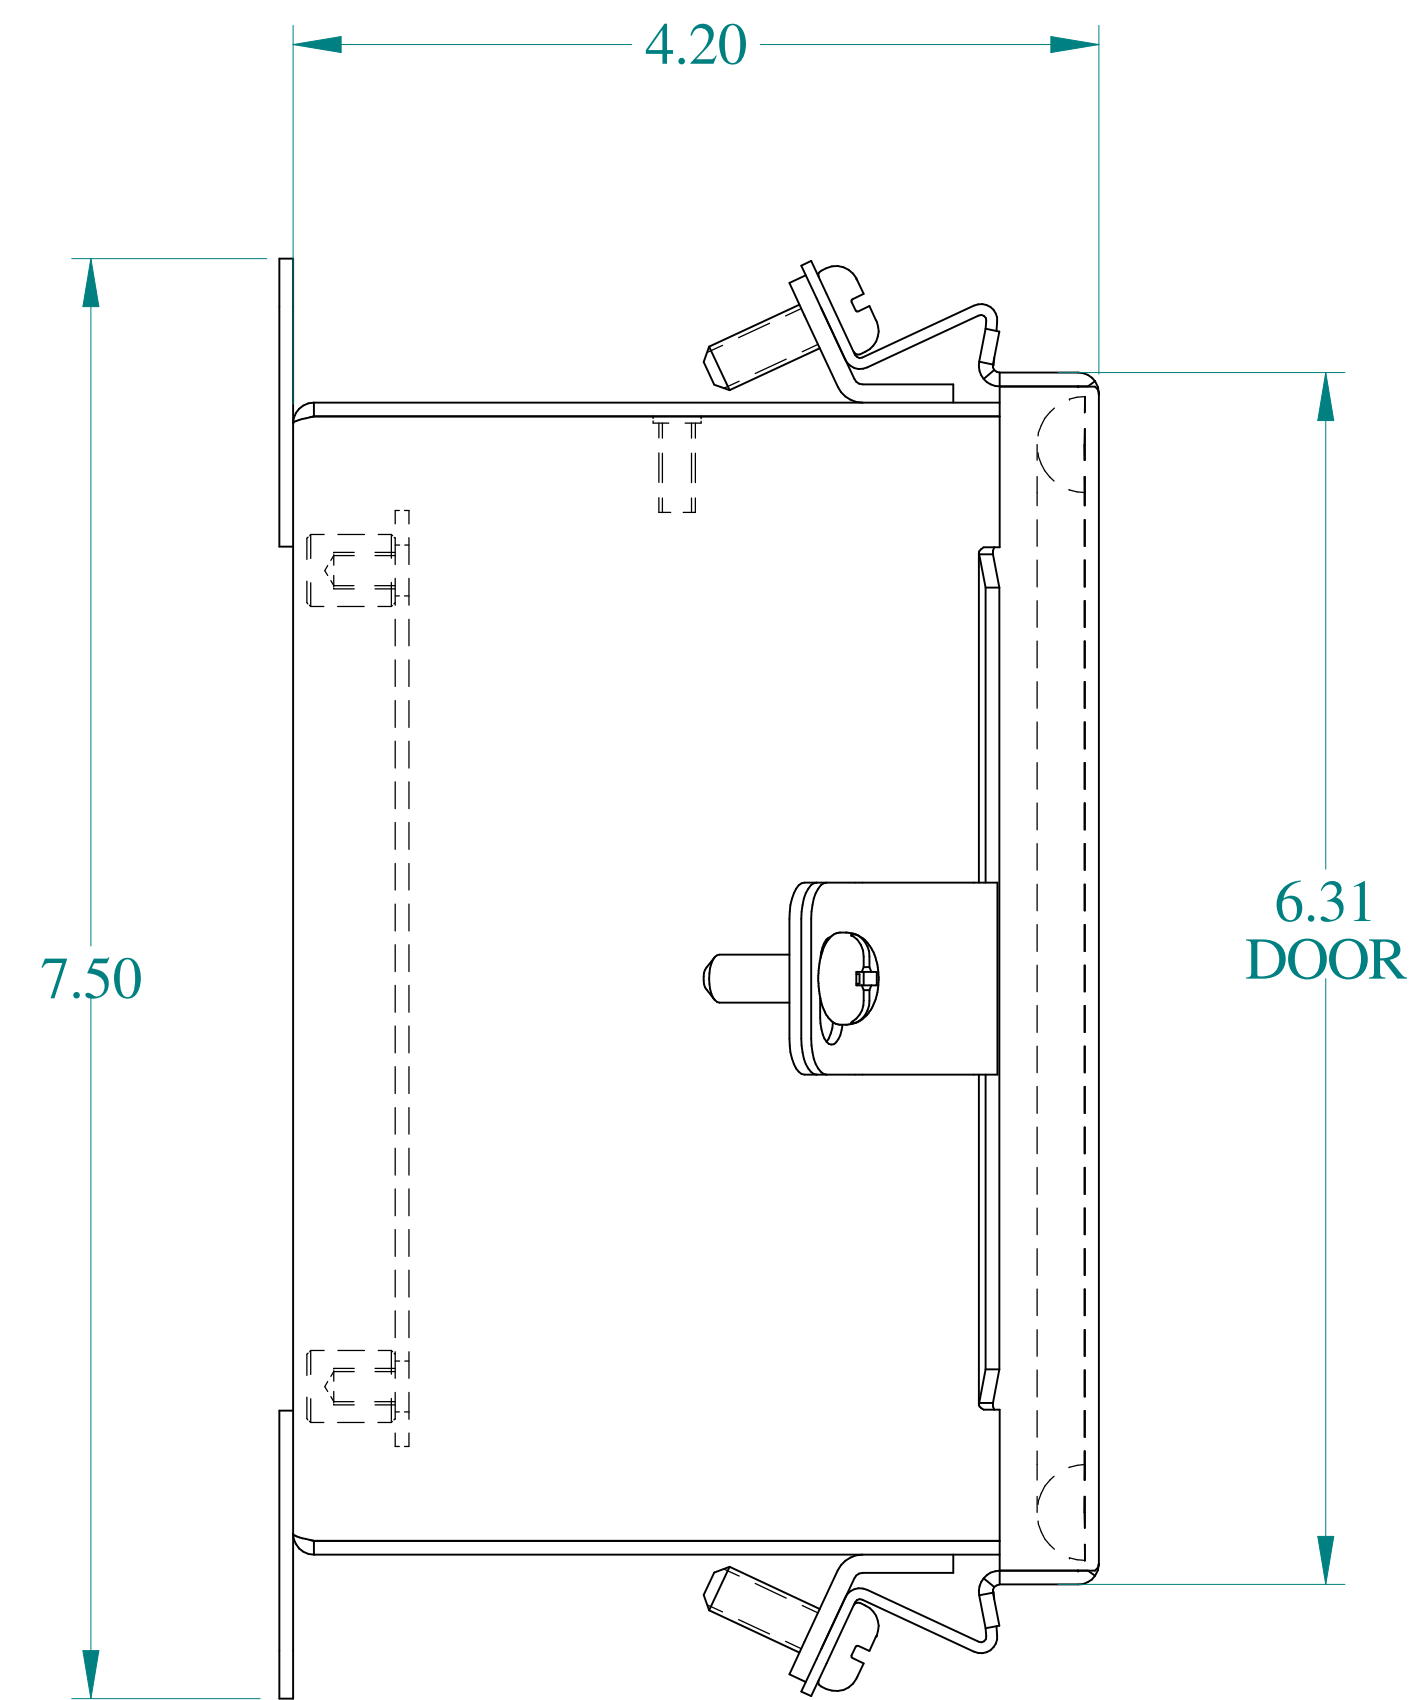

TOP VIEW

ISOMETRIC VIEWS

SIDE VIEW

FRONT VIEW

SIDE VIEW

BACK VIEW

BOTTOM VIEW

Data subject to change without notice.

Part #: 1414N4SSE

Date: Mar. 25, 2019

Link: www.hamdmg.com/1414N4SSE