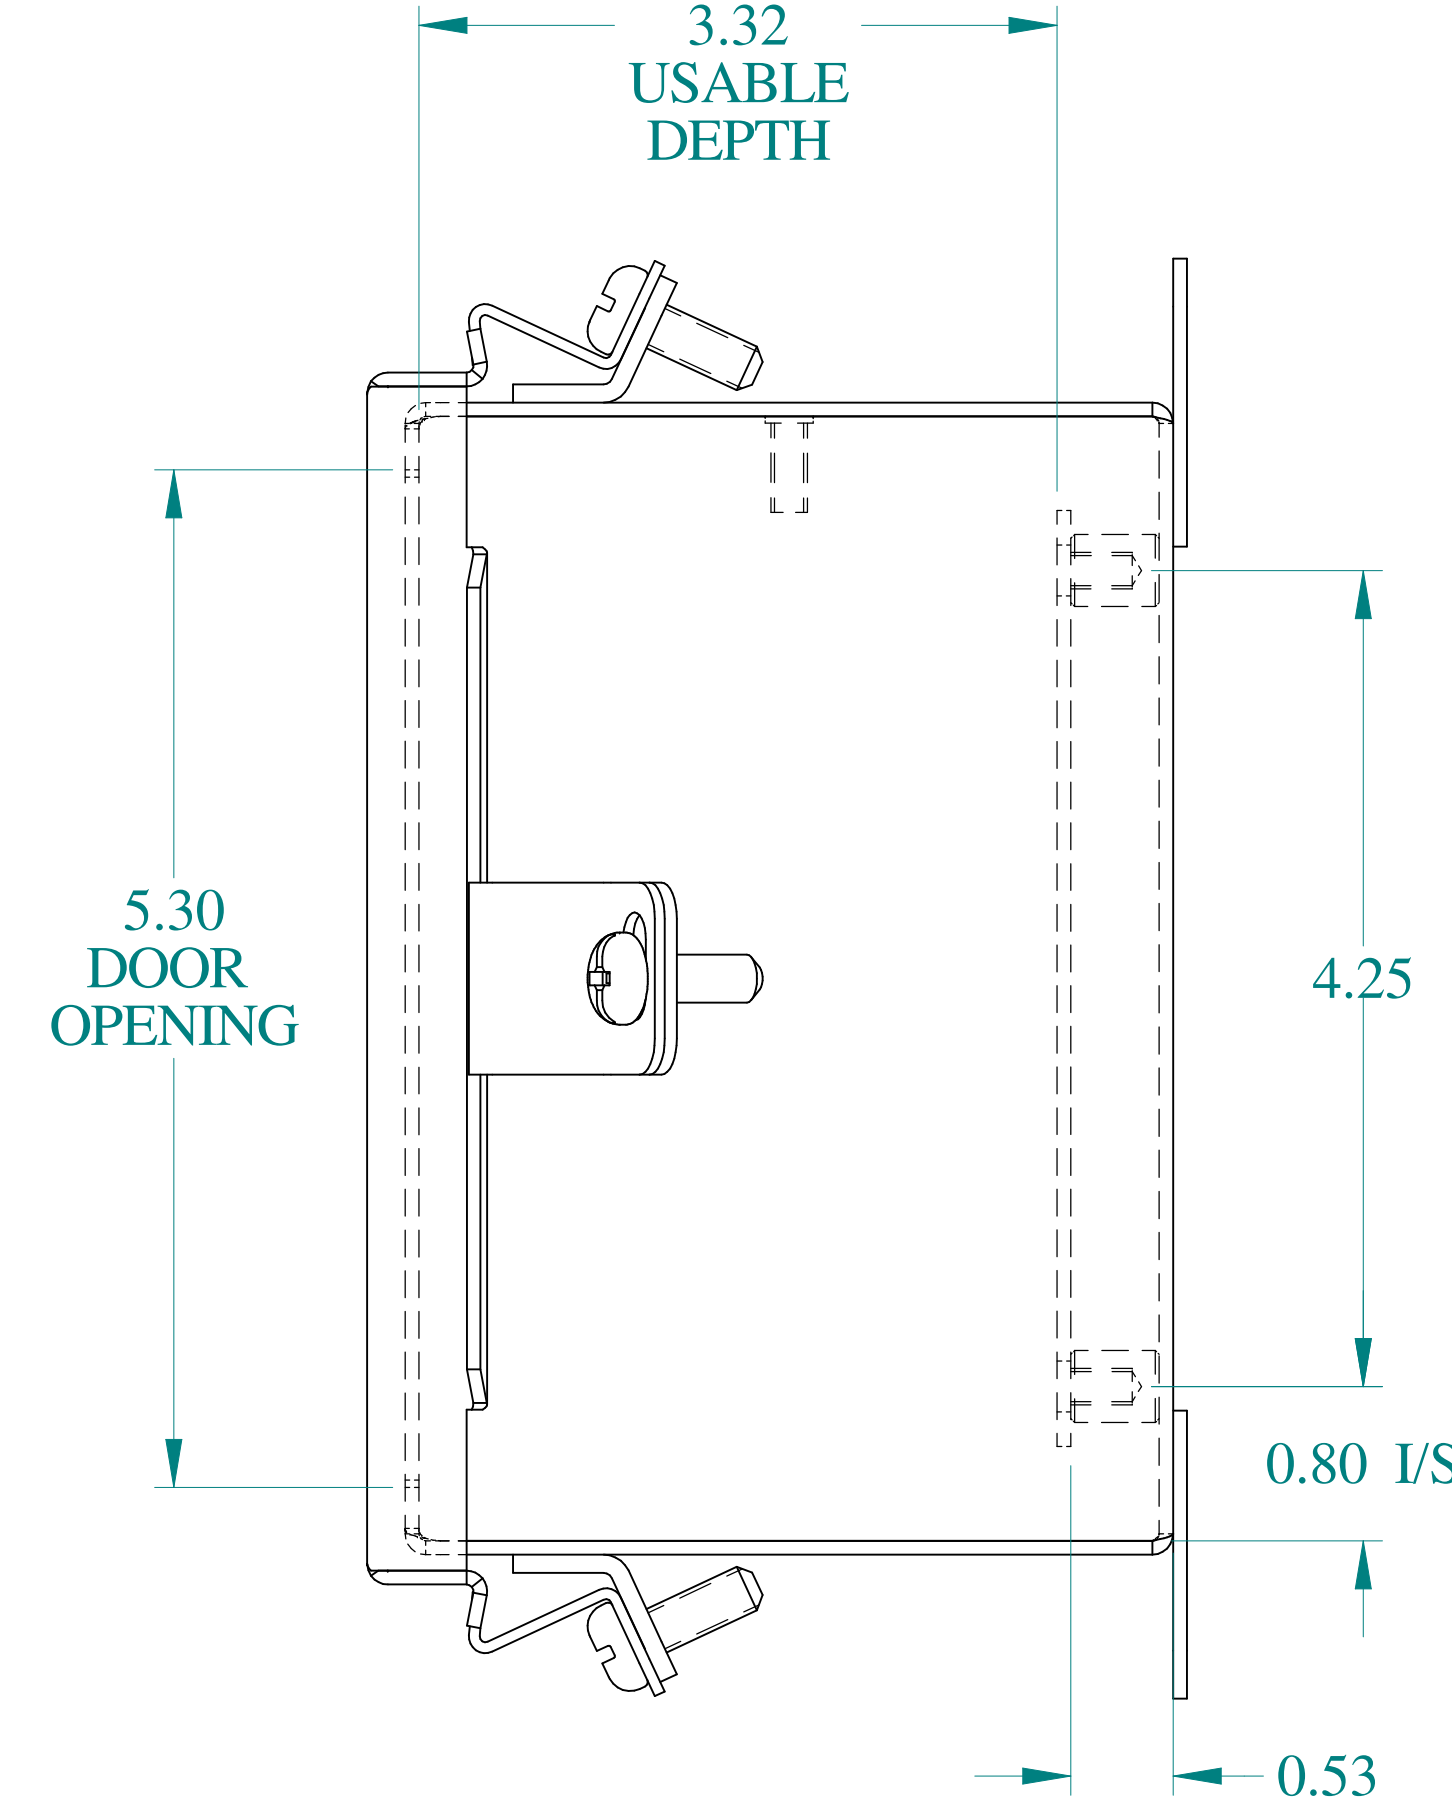

TOP VIEW

ISOMETRIC VIEWS

SIDE VIEW

FRONT VIEW

SIDE VIEW

BACK VIEW

BOTTOM VIEW

Data subject to change without notice.

Part #: 1414N4SSE

Date: Mar. 25, 2019

Link: www.hamdmg.com/1414N4SSE