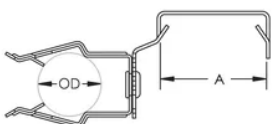

Material: Spring Steel

Finish: nVent CADDY Armour

EMT Conduit Size: 3/4"

Outer Diameter (OD): 0.870" - 1.18"

A: 1.53"

DIAGRAMS

WARNING

nVent products shall be installed and used only as indicated in nVent's product instruction sheets and training materials. Instruction sheets are available at www.nvent.com and from your nVent customer service representative. Improper installation, misuse, misapplication or other failure to completely follow nVent's instructions and warnings may cause product malfunction, property damage, serious bodily injury and death and/or void your warranty.