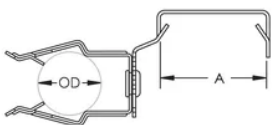

12PF

FEATURES

Easily snaps onto stud

Push-in conduit support

Fasten to stud with screw for additional support

PRODUCT ATTRIBUTES

Material: Spring Steel

Finish: nVent CADDY Armour

EMT Conduit Size: 3/4"

Outer Diameter (OD): 0.870" - 1.18"

A: 1.53"

DIAGRAMS

WARNING

nVent products shall be installed and used only as indicated in nVent's product instruction sheets and training materials. Instruction sheets are available at www.nvent.com and from your nVent customer service representative. Improper installation, misuse, misapplication or other failure to completely follow nVent's instructions and warnings may cause product malfunction, property damage, serious bodily injury and death and/or void your warranty.