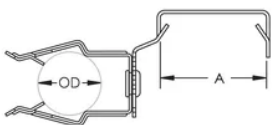

Material: Spring Steel

Finish: nVent CADDY Armour

EMT Conduit Size: 3/4"

Outer Diameter (OD): 0.870" - 1.18"

A: 1.53"

DIAGRAMS

WARNING

nVent products shall be installed and used only as indicated in nVent's product instruction sheets and training materials. Instruction sheets are available at www.nvent.com and from your nVent customer service representative. Improper installation, misuse, misapplication or other failure to completely follow nVent's instructions and warnings may cause product malfunction, property damage, serious bodily injury and death and/or void your warranty.