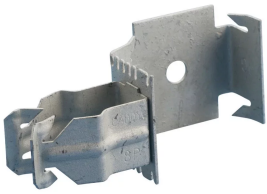

MF-P CONDUIT TO STUD ATTACHMENT, 3/4" EMT, 0.866"–1.181" OD

CATALOG NUMBER

12PF

FEATURES

Easily snaps onto stud

Push-in conduit support

Fasten to stud with screw for additional support

PRODUCT ATTRIBUTES

Material: Spring Steel

Finish: nVent CADDY Armour

EMT Conduit Size: 3/4"

Outer Diameter (OD): 0.870" - 1.18"

A: 1.53"

DIAGRAMS

WARNING

nVent products shall be installed and used only as indicated in nVent's product instruction sheets and training materials. Instruction sheets are available at www.nvent.com and from your nVent customer service representative. Improper installation, misuse, misapplication or other failure to completely follow nVent's instructions and warnings may cause product malfunction, property damage, serious bodily injury and death and/or void your warranty.

12PF

FEATURES

Easily snaps onto stud

Push-in conduit support

Fasten to stud with screw for additional support

PRODUCT ATTRIBUTES

Material: Spring Steel

Finish: nVent CADDY Armour