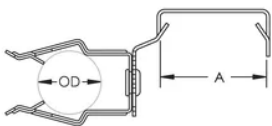

12PF

FEATURES

Easily snaps onto stud

Push-in conduit support

Fasten to stud with screw for additional support

PRODUCT ATTRIBUTES

Material: Spring Steel

Finish: nVent CADDY Armour

EMT Conduit Size: 3/4"

Outer Diameter (OD): 0.870" - 1.18"

A: 1.53"

DIAGRAMS

WARNING

nVent products shall be installed and used only as indicated in nVent's product instruction sheets and training materials. Instruction sheets are available at www.nvent.com and from your nVent customer service representative. Improper installation, misuse, misapplication or other failure to completely follow nVent's instructions and warnings may cause product malfunction, property damage, serious bodily injury and death and/or void your warranty.