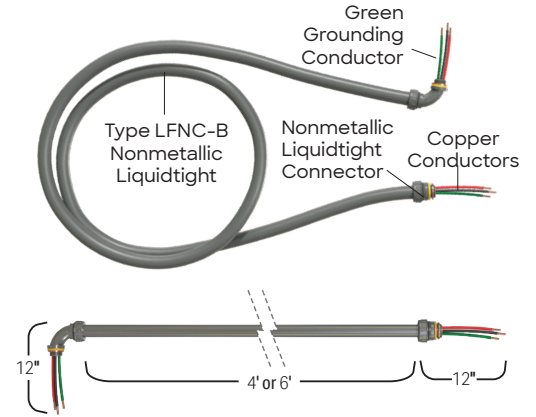

Note: All Whips come with one straight non-metallic liquidtight connector and one 90 angle non-metallic liquidtight connector. Other conductor colors available by special request.

Non-Metallic Fixture Whips

Non-Metallic Liquidtight Conduit - Type LFNC-B

Conduit

- Type LFNC-B, Nonmetallic Liquidtight

Conductors

- Stranded Copper

Conductor Insulation

- THHN/THWN

Neutral Conductors

- UL 83, 514B and 1660, File Reference E96572
- NEC® 250, 356, 410, 430, 440
- Made in USA of US and/or imported materials

Conductor AWG (Color)	Conduit Trade Size x Length (ft)	Product Code	Units Per Package
10-3 Stranded (Black, Red, Green)	½ x 4	8014	10 per Box
10-3 Stranded (Black, Red, Green)	½ x 6	8015	10 per Box
8-3 Stranded (Black, Red, Green)	¾ x 4	8016	10 per Box
8-3 Stranded (Black, Red, Green)	¾ x 6	8017	8 per Box
10-3 Stranded (Black, Red, Green)	½ x 4	8021	20 Bulk
10-3 Stranded (Black, Red, Green)	½ x 6	8022	15 Bulk
8-3 Stranded (Black, Red, Green)	¾ x 4	8023	10 Bulk
8-3 Stranded (Black, Red, Green)	¾ x 6	8024	10 Bulk

Note: All Whips come with one straight non-metallic liquidtight connector and one 90 angle non-metallic liquidtight connector. Other conductor colors available by special request.