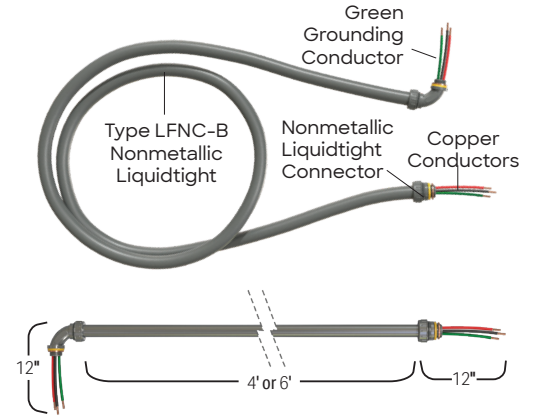

Neutral Conductors

- White 120/208V

Grounding

- Insulated Green Copper Grounding Conductor

Maximum Voltage Rating

- 600V

Maximum Temperature Rating

- 80°C (Dry); 60°C (Wet)

Reference & Rating

- UL 83, 514B and 1660, File Reference E96572
- NEC® 250, 356, 410, 430, 440
- Made in USA of US and/or imported materials

Conductor AWG (Color)	Conduit Trade Size x Length (ft)	Product Code	Units Per Package
10-3 Stranded (Black, Red, Green)	½ x 4	8014	10 per Box
10-3 Stranded (Black, Red, Green)	½ x 6	8015	10 per Box
8-3 Stranded (Black, Red, Green)	¾ x 4	8016	10 per Box
8-3 Stranded (Black, Red, Green)	¾ x 6	8017	8 per Box
10-3 Stranded (Black, Red, Green)	½ x 4	8021	20 Bulk
10-3 Stranded (Black, Red, Green)	½ x 6	8022	15 Bulk
8-3 Stranded (Black, Red, Green)	¾ x 4	8023	10 Bulk
8-3 Stranded (Black, Red, Green)	¾ x 6	8024	10 Bulk

Note: All Whips come with one straight non-metallic liquidtight connector and one 90 angle non-metallic liquidtight connector. Other conductor colors available by special request.

Non-Metallic Fixture Whips

Note: All Whips come with one straight non-metallic liquidtight connector and one 90 angle non-metallic liquidtight connector. Other conductor colors available by special request.