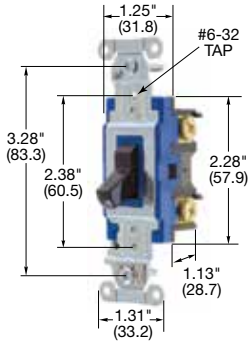

1201BK

Hubbell-PRO Heavy Duty Industrial Series, 15A, 120/277V AC

Description	Toggle Color	Single Pole	Double Pole	Three Way	Four Way
Toggle, back and side wired.	Almond	1201AL	—	1203AL	—
	Black	1201BK	—	1203BK	—
	Brown	1201B	—	1203B	—
	Gray	1201GY	—	1203GY	—
	Ivory	1201I	—	1203I	—
	Light Almond	1201LA	—	1203LA	—
	White	1201W	—	1203W	—