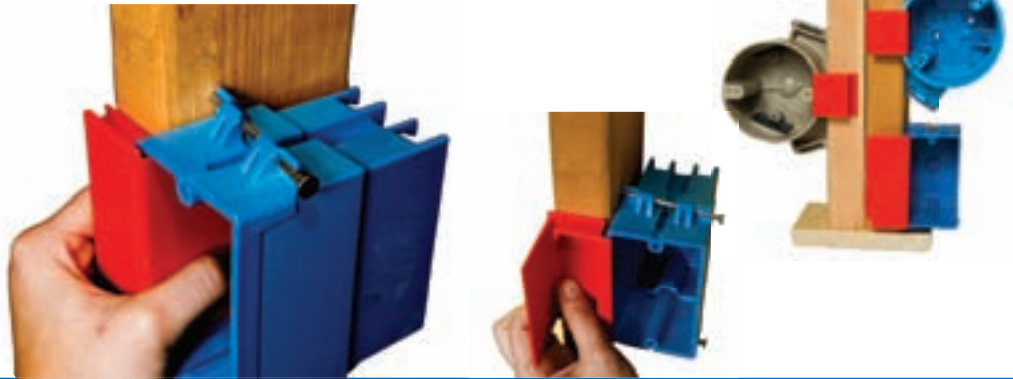

- Easy to use. Speeds up installation time and productivity.
- This reusable tool sets all your receptacle boxes perfectly the first time every time.
- The "quick check" feature will let you know immediately if the box is placed correctly.
- Can be used with many different styles of receptacle boxes; both wall and ceiling. Even works on double and triple studs and beams.
- Available in 5/8" and 1/2" sizes and in 3 styles.

RBI Receptacle Box Installer

The Simple Tool that does a BIG job!

NEW

1/2"

Part #44050

5/8"

Part #44058

Features:

WIRE/CABLE

PULLING PARTNER

Your "Racky Yanker!"

NEW

Features

- Pull small wire with just one person
- Guide wire and cable through boxes, fixtures, panels, connectors, and more.
- Stops wire from touching metal edges
- Available in 1/2", 3/4", and 1" sizes