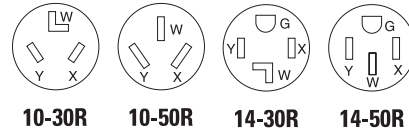

Range & dryer power receptacles

Product description

3-pole, 3-wire non-grounding
30A, 125/250V/AC
50A, 125/250V/AC

32B

112

1258

Design features

- For replacement use in older homes with 3-wire range and dryer connection points
- Heavy gauge galvanized steel mounting strap for corrosion resistance
- Flush receptacles fit one-gang or two-gang enclosures
- For use with copper or aluminum wire
- Surface receptacles have patented lay-in terminals that accept up to #4 AWG wire
- Surface receptacle backs feature concentric knockouts and an adjustable cord clamp to allow wiring from back or bottom

Flush power receptacles

Rating		NEMA	Description	Color	Catalog no.	 
A	V/AC					
30	125/250	10-30R	Flush mount dryer power receptacle, matching plug S80	B	□ 38B	• •
50	125/250	10-50R	Flush mount range power receptacle, matching plug S80	B	□ 32B	• •

Listed to UL498 & UL943, file no. E60120; NOM certified

Surface power receptacles

Rating		NEMA	Description	Color	Catalog no.	 
A	V/AC					
30	125/250	10-30R	Flush mount dryer power receptacle, matching plug S80	BK	□ 125	• •
50	125/250	10-50R	Flush mount range power receptacle, matching plug S80	BK	□ 112	• •

Listed to UL498, file no. E15058; NOM certified

Flush power receptacles

Rating		NEMA	Description	Color	Catalog no.	 
A	V/AC					
30	125/250	14-30R	Flush mount dryer power receptacle, matching plug S21	BK	□ 1257	• •
50	125/250	14-50R	Flush mount range power, matching plug S21	BK	□ 1258	• •