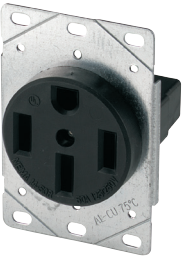

Range & dryer power receptacles

Product description

3-pole, 3-wire non-grounding
30A, 125/250V/AC
50A, 125/250V/AC

32B

112

1258

Design features

- For replacement use in older homes with 3-wire range and dryer connection points
- Heavy gauge galvanized steel mounting strap for corrosion resistance
- Flush receptacles fit one-gang or two-gang enclosures
- For use with copper or aluminum wire
- Surface receptacles have patented lay-in terminals that accept up to #4 AWG wire
- Surface receptacle backs feature concentric knockouts and an adjustable cord clamp to allow wiring from back or bottom

Flush power receptacles

Rating		NEMA	Description	Color	Catalog no.	 
A	V/AC					
30	125/250	10-30R	Flush mount dryer power receptacle, matching plug S80	B	□ 38B	• •
50	125/250	10-50R	Flush mount range power receptacle, matching plug S80	B	□ 32B	• •

Listed to UL498 & UL943, file no. E60120; NOM certified

Surface power receptacles

Rating		NEMA	Description	Color	Catalog no.	 
A	V/AC					
30	125/250	10-30R	Flush mount dryer power receptacle, matching plug S80	BK	□ 125	• •
50	125/250	10-50R	Flush mount range power receptacle, matching plug S80	BK	□ 112	• •

Listed to UL498, file no. E15058; NOM certified

Flush power receptacles

Rating		NEMA	Description	Color	Catalog no.	 
A	V/AC					
30	125/250	14-30R	Flush mount dryer power receptacle, matching plug S21	BK	□ 1257	• •
50	125/250	14-50R	Flush mount range power, matching plug S21	BK	□ 1258	• •