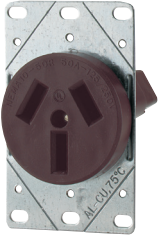

Range & dryer power receptacles

Product description

3-pole, 3-wire non-grounding
30A, 125/250V/AC
50A, 125/250V/AC

32B

112

1258

Design features

- For replacement use in older homes with 3-wire range and dryer connection points
- Heavy gauge galvanized steel mounting strap for corrosion resistance
- Flush receptacles fit one-gang or two-gang enclosures
- For use with copper or aluminum wire
- Surface receptacles have patented lay-in terminals that accept up to #4 AWG wire
- Surface receptacle backs feature concentric knockouts and an adjustable cord clamp to allow wiring from back or bottom

Flush power receptacles

Rating		NEMA	Description	Color	Catalog no.	 
A	V/AC					
30	125/250	10-30R	Flush mount dryer power receptacle, matching plug S80	B	□ 38B	• •
50	125/250	10-50R	Flush mount range power receptacle, matching plug S80	B	□ 32B	• •

Listed to UL498 & UL943, file no. E60120; NOM certified

Surface power receptacles

Rating		NEMA	Description	Color	Catalog no.	 
A	V/AC					
30	125/250	10-30R	Flush mount dryer power receptacle, matching plug S80	BK	□ 125	• •
50	125/250	10-50R	Flush mount range power receptacle, matching plug S80	BK	□ 112	• •

Listed to UL498, file no. E15058; NOM certified

Flush power receptacles

Rating		NEMA	Description	Color	Catalog no.	 
A	V/AC					
30	125/250	14-30R	Flush mount dryer power receptacle, matching plug S21	BK	□ 1257	• •
50	125/250	14-50R	Flush mount range power, matching plug S21	BK	□ 1258	• •