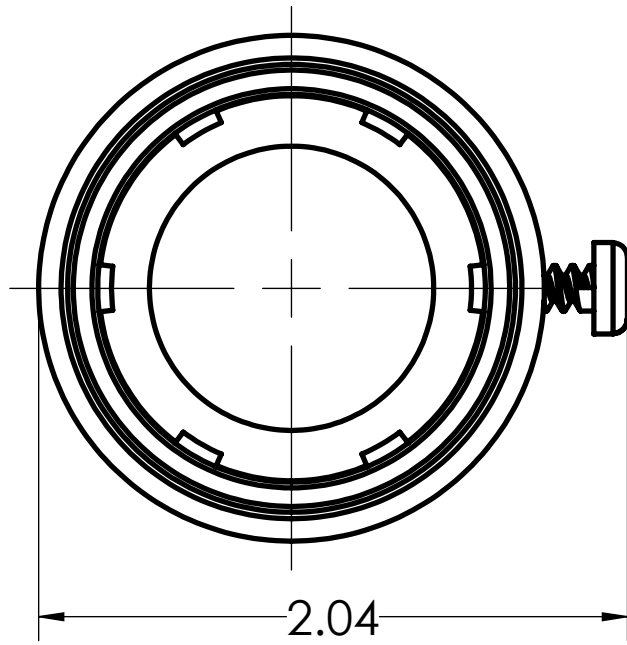

DIMENSIONS SHOWN ARE FOR REFERENCE AND ARE SUBJECT TO CHANGE WITHOUT NOTICE

**IPEX Technologies Inc.**

*PART DESCRIPTION*  
KTC20 1" PVC CONNECTOR ENT TO EMT KWIKON

<i>PRODUCT CODE:</i> 089014	<i>UNIT: INCHES UNLESS DUAL DIMENSION: INCH [METRIC]</i>	<i>SCALE:</i> NTS
<i>DRAWN:</i> B.T.		