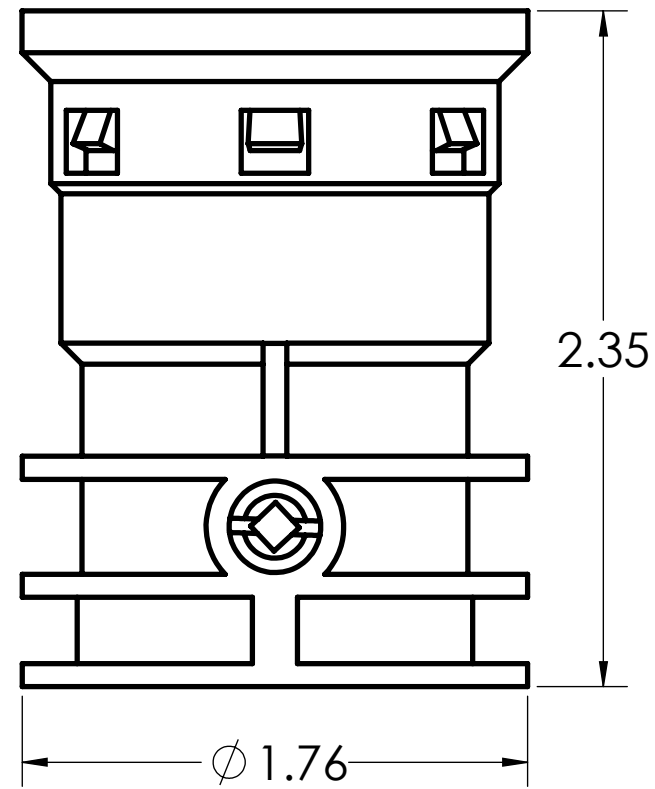

DIMENSIONS SHOWN ARE FOR REFERENCE AND ARE SUBJECT TO CHANGE WITHOUT NOTICE

**IPEX Technologies Inc.**

*PART DESCRIPTION*  
KTC20 1" PVC CONNECTOR ENT TO EMT KWIKON

<i>PRODUCT CODE:</i> 089014	<i>UNIT: INCHES UNLESS DUAL DIMENSION: INCH [METRIC]</i>	<i>SCALE:</i> NTS
<i>DRAWN:</i> B.T.		