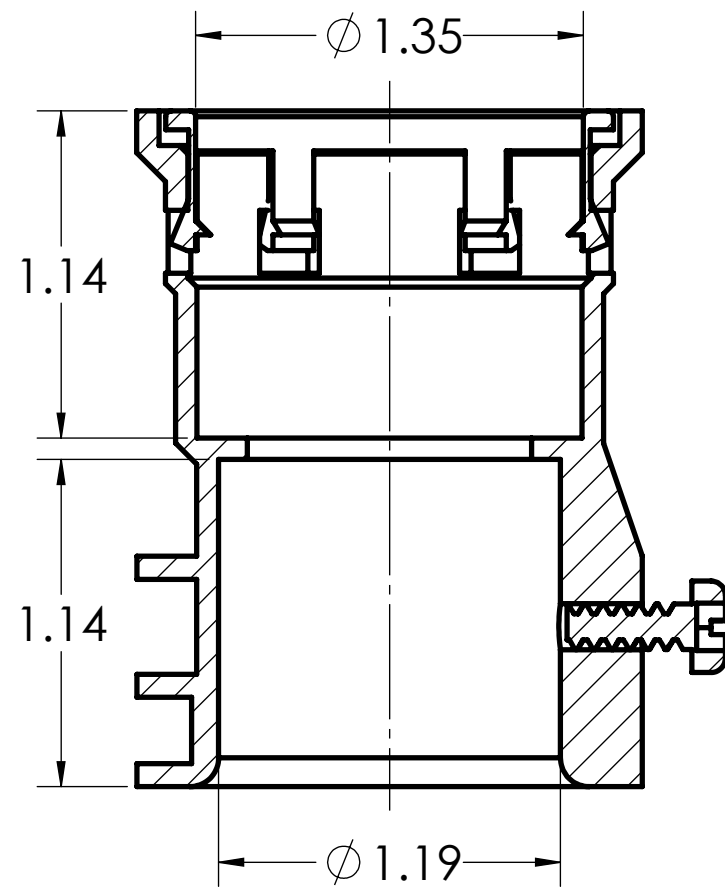

DIMENSIONS SHOWN ARE FOR REFERENCE AND ARE SUBJECT TO CHANGE WITHOUT NOTICE

**IPEX Technologies Inc.**

*PART DESCRIPTION*  
KTC20 1" PVC CONNECTOR ENT TO EMT KWIKON

<i>PRODUCT CODE:</i> 089014	<i>UNIT: INCHES UNLESS DUAL DIMENSION: INCH [METRIC]</i>	<i>SCALE:</i> NTS
<i>DRAWN:</i> B.T.		