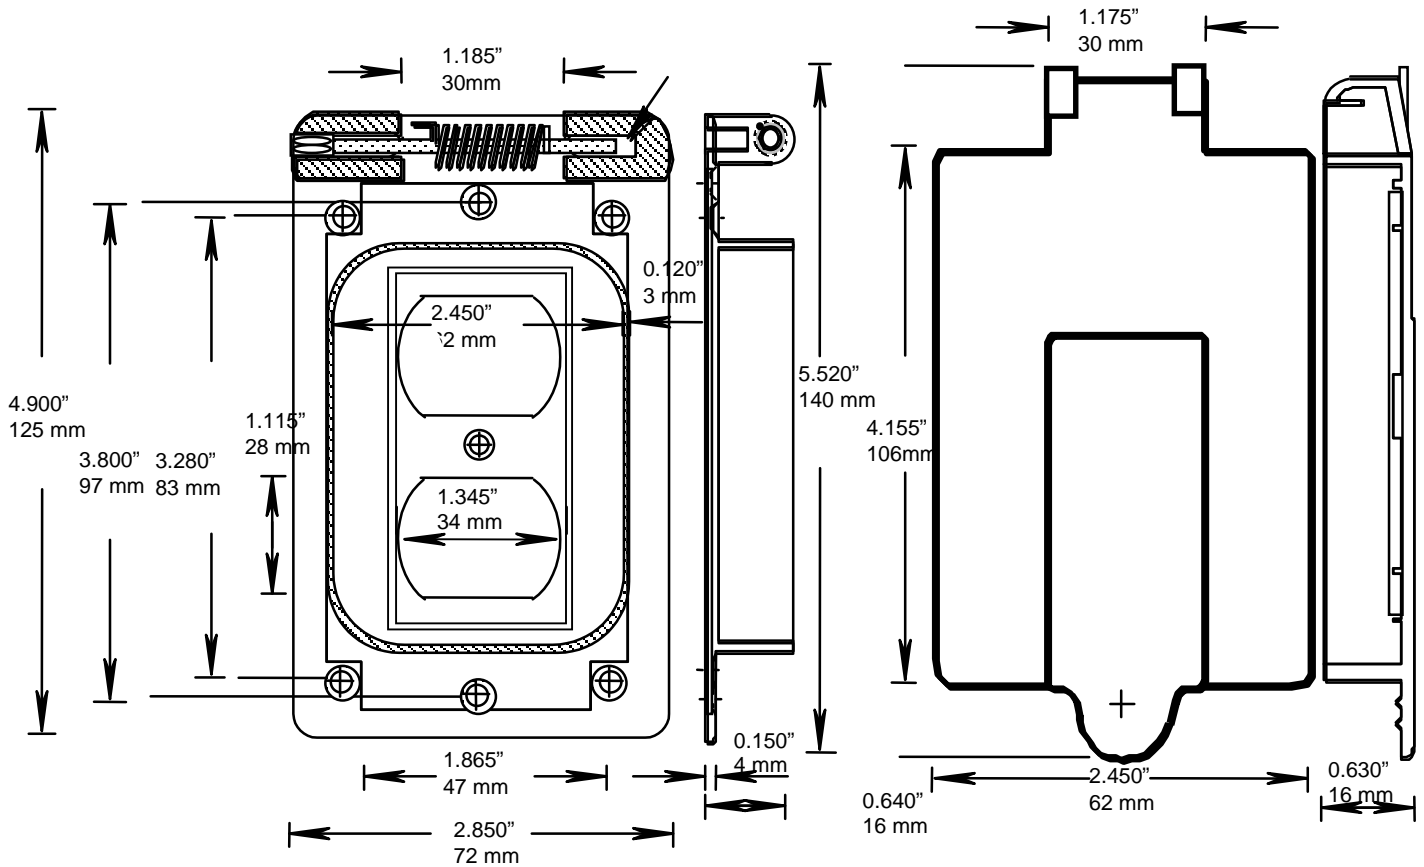

PRODUCT CODE	PART NUMBER
078843	WDR15/10 (WHT)
078901	WDR15/10
178049	WDR15/10 (BULK)

PARTS LIST:

072837 (1), W SERIES BASE GASKET

072836 (1), W SERIES COVER GASKET

172652 (4), 6-32 X 17/32 QUADREX SCREWS

072544 (1), BRASS HINGE PINS

072548 (1), TORSION SPRING

CSA, UL

RIGID PVC CONDUIT FITTINGS - KRALOY

WDR15/10 SINGLE GANG DUPLEX
RECEPTACLE COVERS

ISSUE DATE:

DATE D'EMISSION: 2007 06 30

SUPERCEDES:

REPLACE: 2002 01 15

2

PRODUCT CODE	PART NUMBER
078843	WDR15/10 (WHT)
078901	WDR15/10
178049	WDR15/10 (BULK)

PARTS LIST:

072837 (1), W SERIES BASE GASKET

072836 (1), W SERIES COVER GASKET

172652 (4), 6-32 X 17/32 QUADREX SCREWS