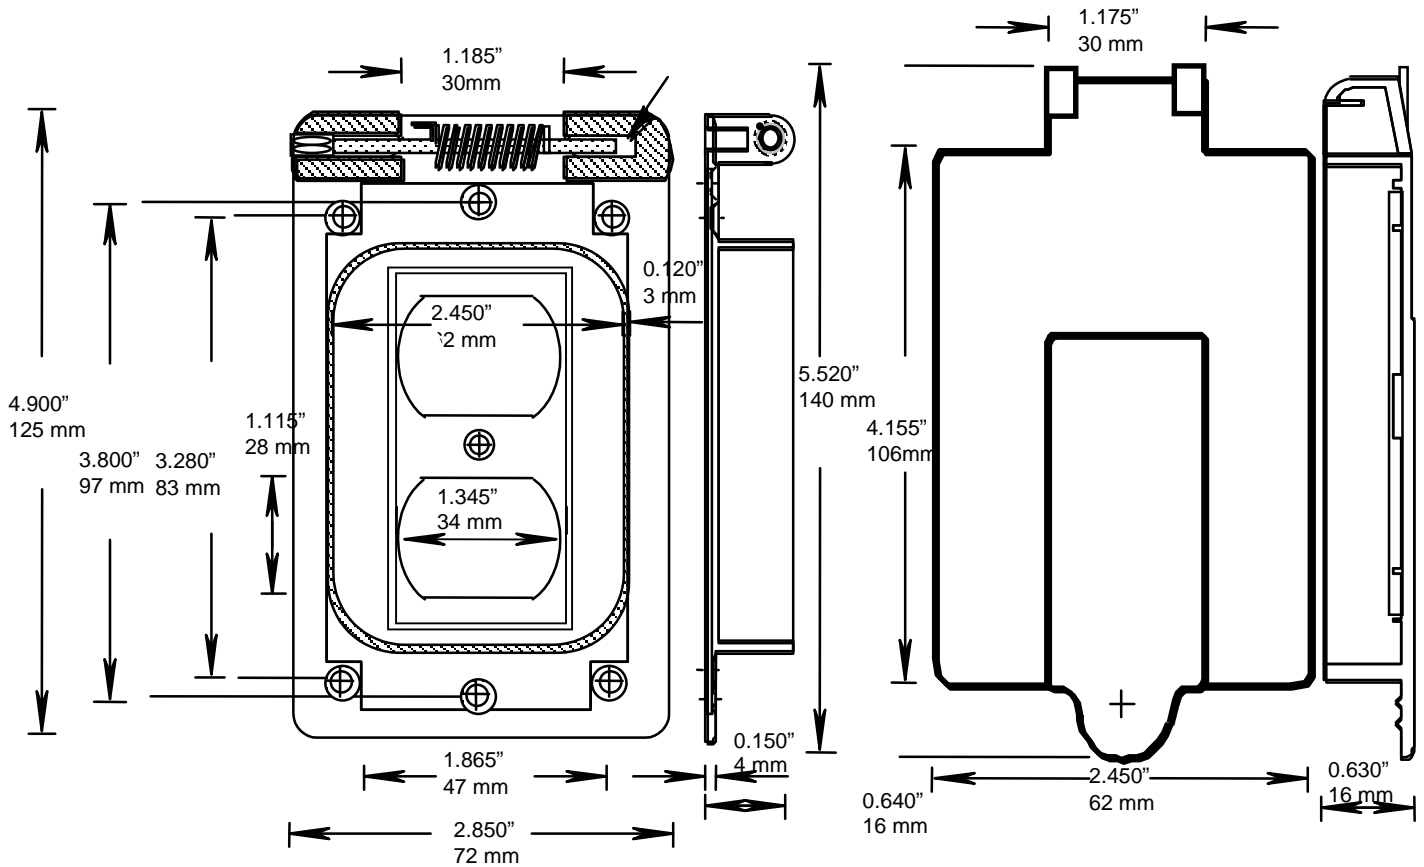

CSA, UL

RIGID PVC CONDUIT FITTINGS - KRALOY

WDR15/10 SINGLE GANG DUPLEX
RECEPTACLE COVERS

ISSUE DATE:

DATE D'EMISSION: 2007 06 30

SUPERCEDES:

REPLACE: 2002 01 15

2

PRODUCT CODE	PART NUMBER
078843	WDR15/10 (WHT)
078901	WDR15/10
178049	WDR15/10 (BULK)

PARTS LIST:

072837 (1), W SERIES BASE GASKET

072836 (1), W SERIES COVER GASKET

172652 (4), 6-32 X 17/32 QUADREX SCREWS

072544 (1), BRASS HINGE PINS

072548 (1), TORSION SPRING

CSA, UL

RIGID PVC CONDUIT FITTINGS - KRALOY

WDR15/10 SINGLE GANG DUPLEX
RECEPTACLE COVERS

ISSUE DATE:

DATE D'EMISSION: 2007 06 30

SUPERCEDES:

REPLACE: 2002 01 15

2

PRODUCT CODE	PART NUMBER
078843	WDR15/10 (WHT)
078901	WDR15/10
178049	WDR15/10 (BULK)

PARTS LIST:

072837 (1), W SERIES BASE GASKET

072836 (1), W SERIES COVER GASKET

172652 (4), 6-32 X 17/32 QUADREX SCREWS