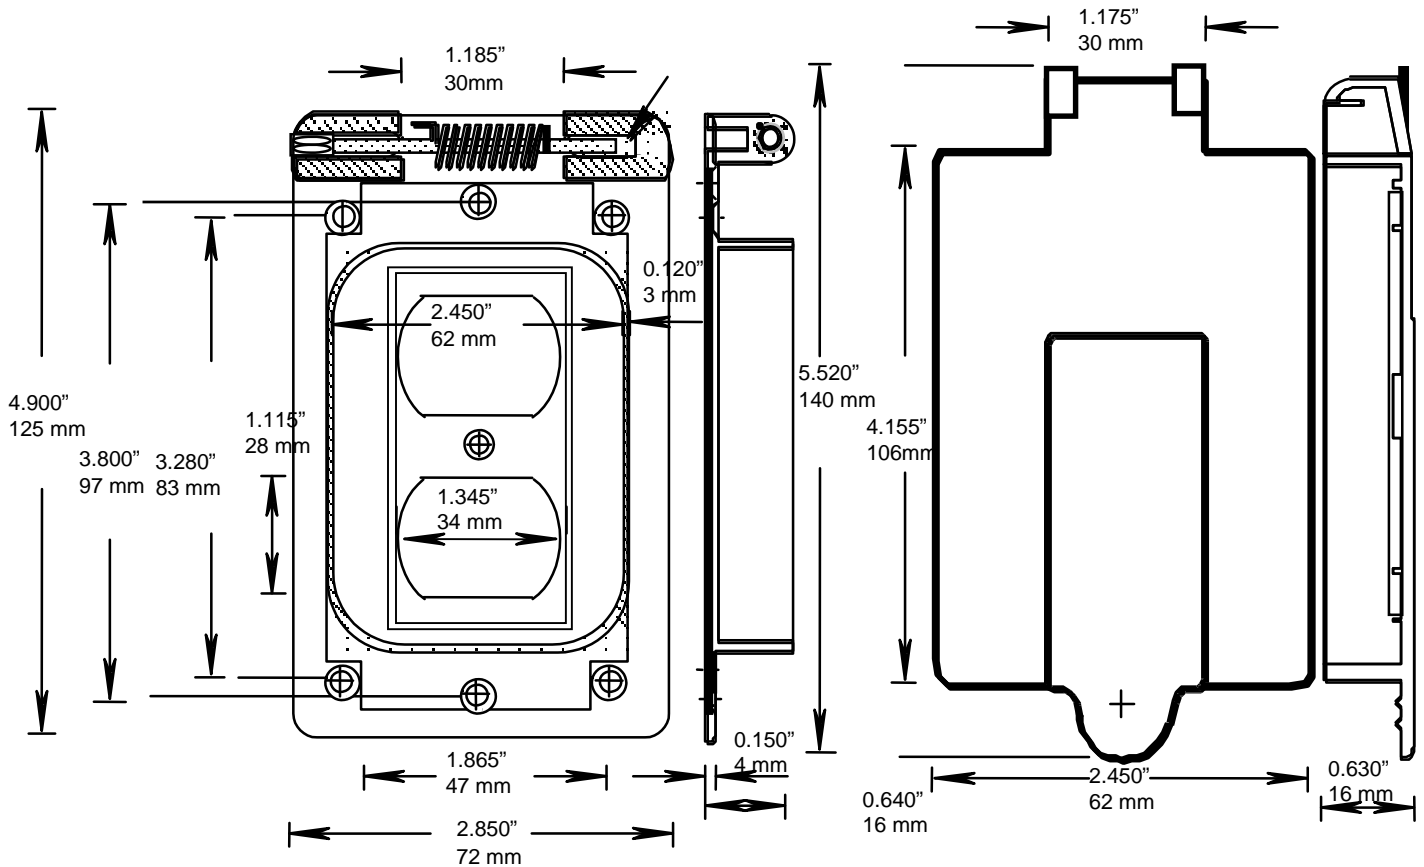

RIGID PVC CONDUIT FITTINGS - KRALOY

**WDR15/10 SINGLE GANG DUPLEX
RECEPTACLE COVERS**

ISSUE DATE:

DATE D'EMISSION: 2007 06 30

SUPERCEDES:

REPLACE: 2002 01 15

PRODUCT CODE	PART NUMBER
078843	WDR15/10 (WHT)
078901	WDR15/10
178049	WDR15/10 (BULK)

PARTS LIST:

- 072837 (1), W SERIES BASE GASKET
- 072836 (1), W SERIES COVER GASKET
- 172652 (4), 6-32 X 17/32 QUADREX SCREWS
- 072544 (1), BRASS HINGE PINS
- 072548 (1), TORSION SPRING

RIGID PVC CONDUIT FITTINGS - KRALOY

**WDR15/10 SINGLE GANG DUPLEX
RECEPTACLE COVERS**

ISSUE DATE:

DATE D'EMISSION: 2007 06 30

SUPERCEDES:

REPLACE: 2002 01 15

PRODUCT CODE	PART NUMBER
078843	WDR15/10 (WHT)
078901	WDR15/10
178049	WDR15/10 (BULK)

PARTS LIST:

- 072837 (1), W SERIES BASE GASKET
- 072836 (1), W SERIES COVER GASKET
- 172652 (4), 6-32 X 17/32 QUADREX SCREWS
- 072544 (1), BRASS HINGE PINS
- 072548 (1), TORSION SPRING