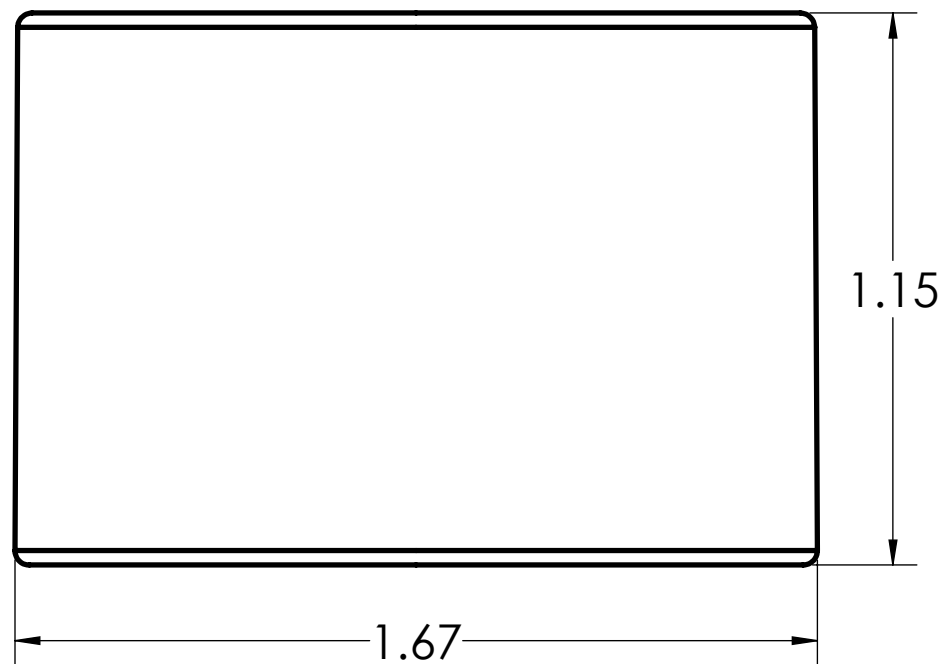

1.15

DIMENSIONS SHOWN ARE FOR REFERENCE AND ARE SUBJECT TO CHANGE WITHOUT NOTICE		
Kraloy, a Division of Multi Fittings Corp. under license		
PART DESCRIPTION MR1210 1 1/4"x1" PVC RED. BUSHING KRALOY		
PRODUCT CODE: 078357	UNIT: INCHES UNLESS DUAL DIMENSION: INCH [METRIC]	SCALE: NTS
DRAWN:	A.R.	

DIMENSIONS SHOWN ARE FOR REFERENCE AND ARE SUBJECT TO CHANGE WITHOUT NOTICE		
Kraloy, a Division of Multi Fittings Corp. under license		
PART DESCRIPTION MR1210 1 1/4"x1" PVC RED. BUSHING KRALOY		
PRODUCT CODE: 078357	UNIT: INCHES UNLESS DUAL DIMENSION: INCH [METRIC]	SCALE: NTS
DRAWN:	A.R.	