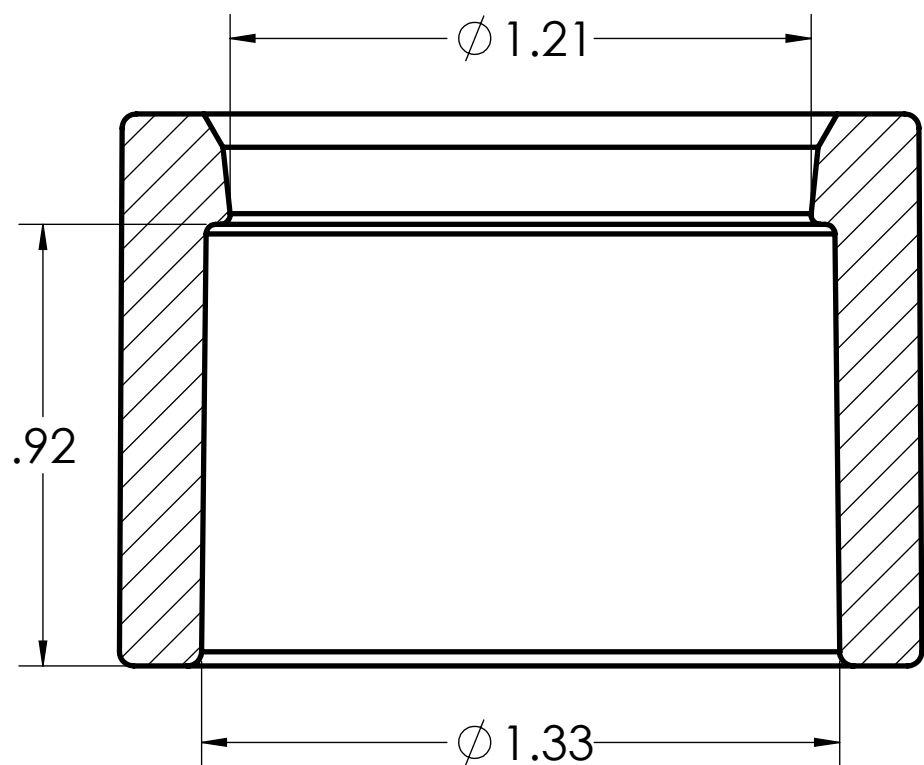

1.15

DIMENSIONS SHOWN ARE FOR REFERENCE AND ARE SUBJECT TO CHANGE WITHOUT NOTICE		
Kraloy, a Division of Multi Fittings Corp. under license		
PART DESCRIPTION MR1210 1 1/4"x1" PVC RED. BUSHING KRALOY		
PRODUCT CODE: 078357	UNIT: INCHES UNLESS DUAL DIMENSION: INCH [METRIC]	SCALE: NTS
DRAWN:	A.R.	

DIMENSIONS SHOWN ARE FOR REFERENCE AND ARE SUBJECT TO CHANGE WITHOUT NOTICE		
Kraloy, a Division of Multi Fittings Corp. under license		
PART DESCRIPTION MR1210 1 1/4"x1" PVC RED. BUSHING KRALOY		
PRODUCT CODE: 078357	UNIT: INCHES UNLESS DUAL DIMENSION: INCH [METRIC]	SCALE: NTS
DRAWN:	A.R.	