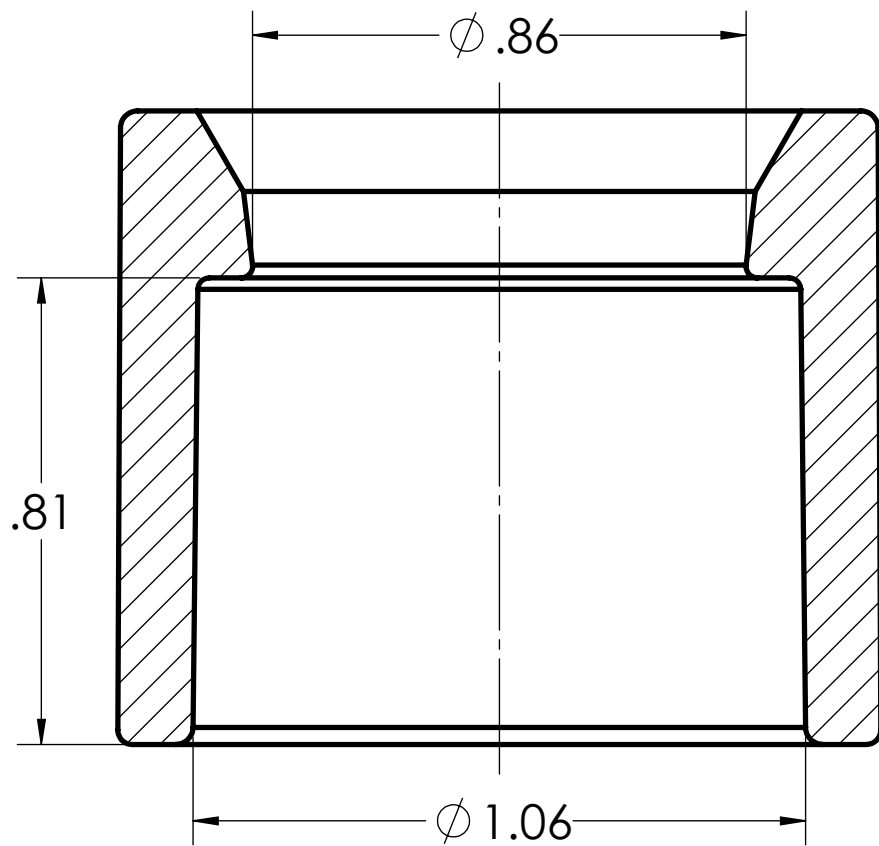

DIMENSIONS SHOWN ARE FOR REFERENCE AND ARE SUBJECT TO CHANGE WITHOUT NOTICE		
Kraloy, a Division of Multi Fittings Corp. under license		
PART DESCRIPTION MR1007 1"x3/4" PVC RED. BUSHING KRALOY		
PRODUCT CODE: 078355	UNIT: INCHES UNLESS DUAL DIMENSION: INCH [METRIC]	SCALE: NTS
DRAWN:	A.R.	