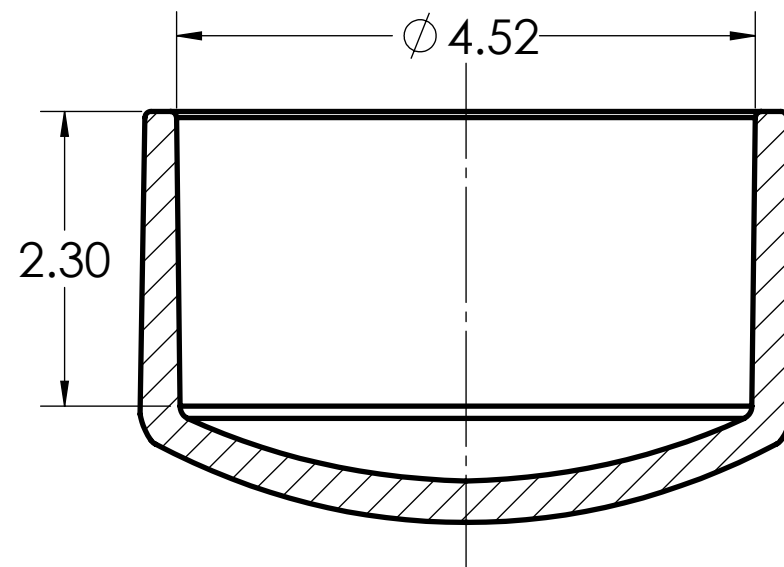

DIMENSIONS SHOWN ARE FOR REFERENCE AND ARE SUBJECT TO CHANGE WITHOUT NOTICE		
<b>Kraloy, a Division of Multi Fittings Corp.</b> under license		
PART DESCRIPTION EC40 4" PVC END CAP KRALOY		
PRODUCT CODE: 078323	UNIT: INCHES UNLESS DUAL DIMENSION: INCH [METRIC]	SCALE: NTS
DRAWN:	T.Q.	