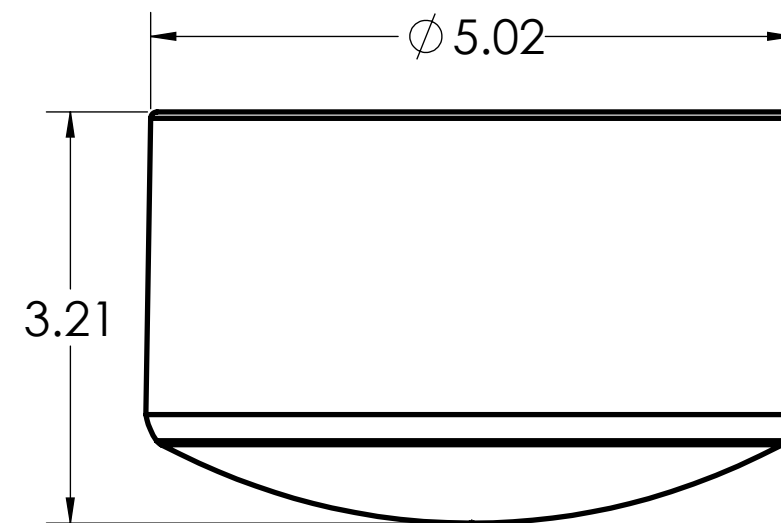

DIMENSIONS SHOWN ARE FOR REFERENCE AND ARE SUBJECT TO CHANGE WITHOUT NOTICE		
<b>Kraloy, a Division of Multi Fittings Corp.</b> under license		
PART DESCRIPTION EC40 4" PVC END CAP KRALOY		
PRODUCT CODE: 078323	UNIT: INCHES UNLESS DUAL DIMENSION: INCH [METRIC]	SCALE: NTS
DRAWN:	T.Q.	