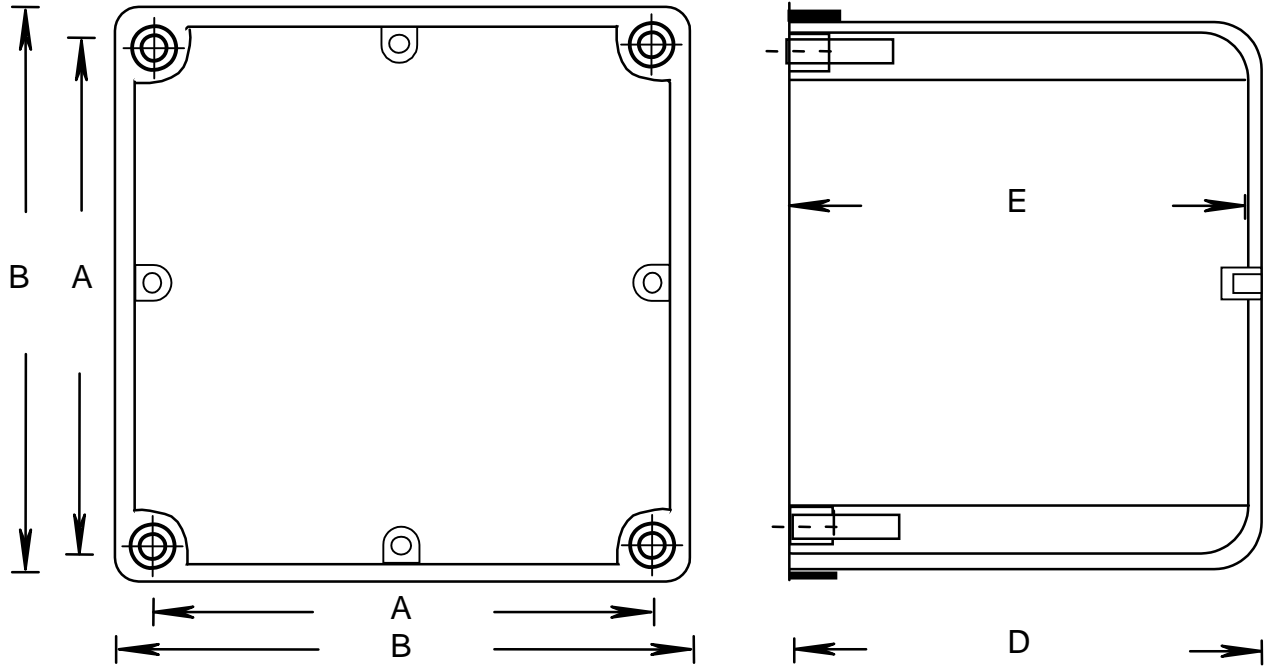

PRODUCT CODE	PART NUMBER	NOMINAL SIZE		GASKET CODE	INSERT CODE	SCREW CODE	VOLUME	
		(in)	(mm)				(cu. in)	(cu. cm)
078246	JB 664	6	155	072492	072539(8)	072513 (8)	138.0	2263.2
078247	JB 666	6	155	072492	072539(8)	072513 (8)	211.0	3460.4
178064	JB 664	6	155	072492	072539(8)	072513 (8)	138.0	2263.2

COMES WITH 4 SMALL MOUNTING FEET, 097747

COVER DIMENSIONS

RIGID PVC CONDUIT FITTINGS - KRALOY

6X6 JUNCTION BOXES

ISSUE DATE:
DATE D'EMISSION: 2009 04 30

SUPERCEDES:
REPLACE: 2003 05 15

4

PRODUCT CODE	PART NUMBER	NOMINAL SIZE		A		B		D		E	
		(in)	(mm)	(in)	(mm)	(in)	(mm)	(in)	(mm)	(in)	(mm)
078246	JB 664	6	155	6.000	152	6.375	162	4.187	106	4.000	102
078247	JB 666	6	155	6.000	152	6.375	162	6.187	157	6.000	152
178064	JB 664	6	155	6.000	152	6.375	162	4.187	106	4.000	102

COMES WITH 4 SMALL MOUNTING FEET, 097747

COVER DIMENSIONS