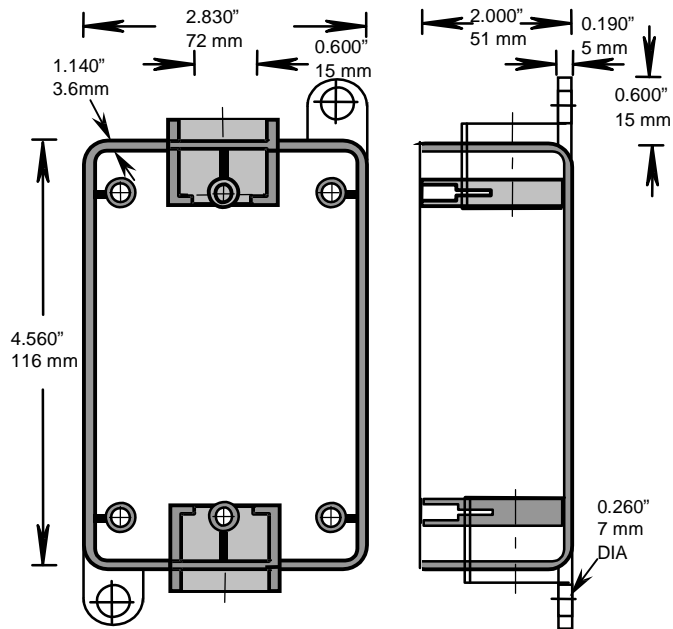

RIGID PVC CONDUIT FITTINGS - KRALOY

FSC SINGLE GANG BOXES

ISSUE DATE:
DATE D'EMISSION: 2004 01 15

SUPERCEDES:
REPLACE: 2003 11 15

4

PRODUCT CODE	PART NUMBER	VOLUME	
		(cubic in)	(cubic mm)
078226	FSC05	15.3	250.7
078227	FSC07	15.3	250.7
178060	FSC05	15.3	250.7
176061	FSC07	15.3	250.7