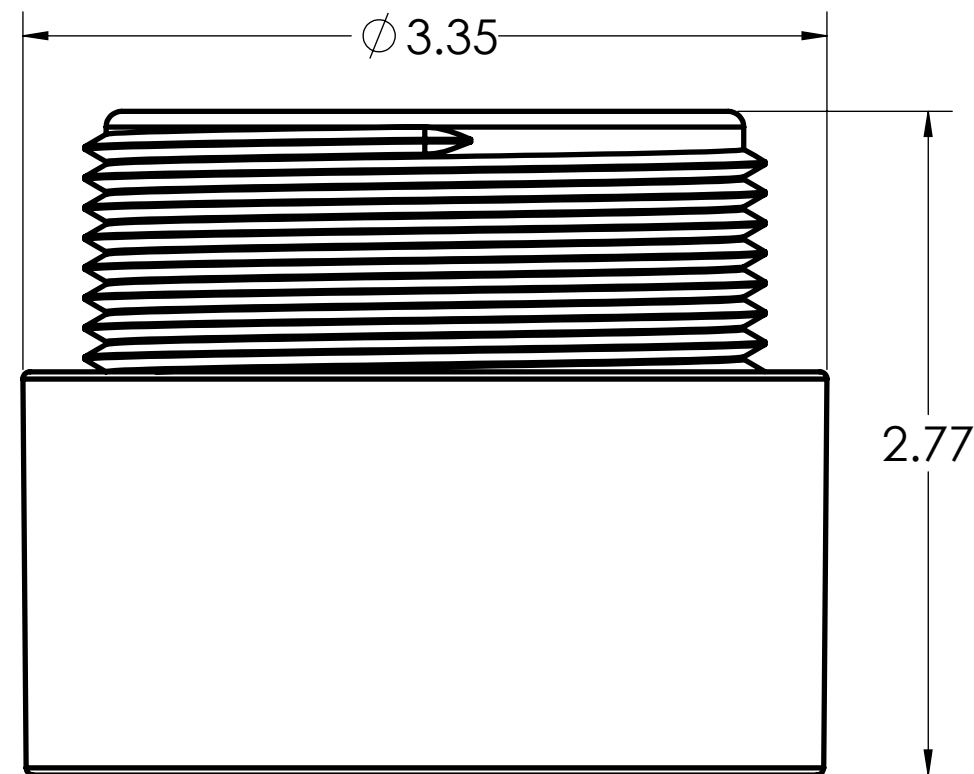

DIMENSIONS SHOWN ARE FOR REFERENCE AND ARE SUBJECT TO CHANGE WITHOUT NOTICE		
<b>Kraloy, a Division of Multi Fittings Corp.</b> under license		
PART DESCRIPTION TA25 2 1/2" PVC TERMINAL ADPT KRALOY		
PRODUCT CODE: 078090	UNIT: INCHES UNLESS DUAL DIMENSION: INCH [METRIC]	SCALE: NTS
DRAWN:	K.D.	