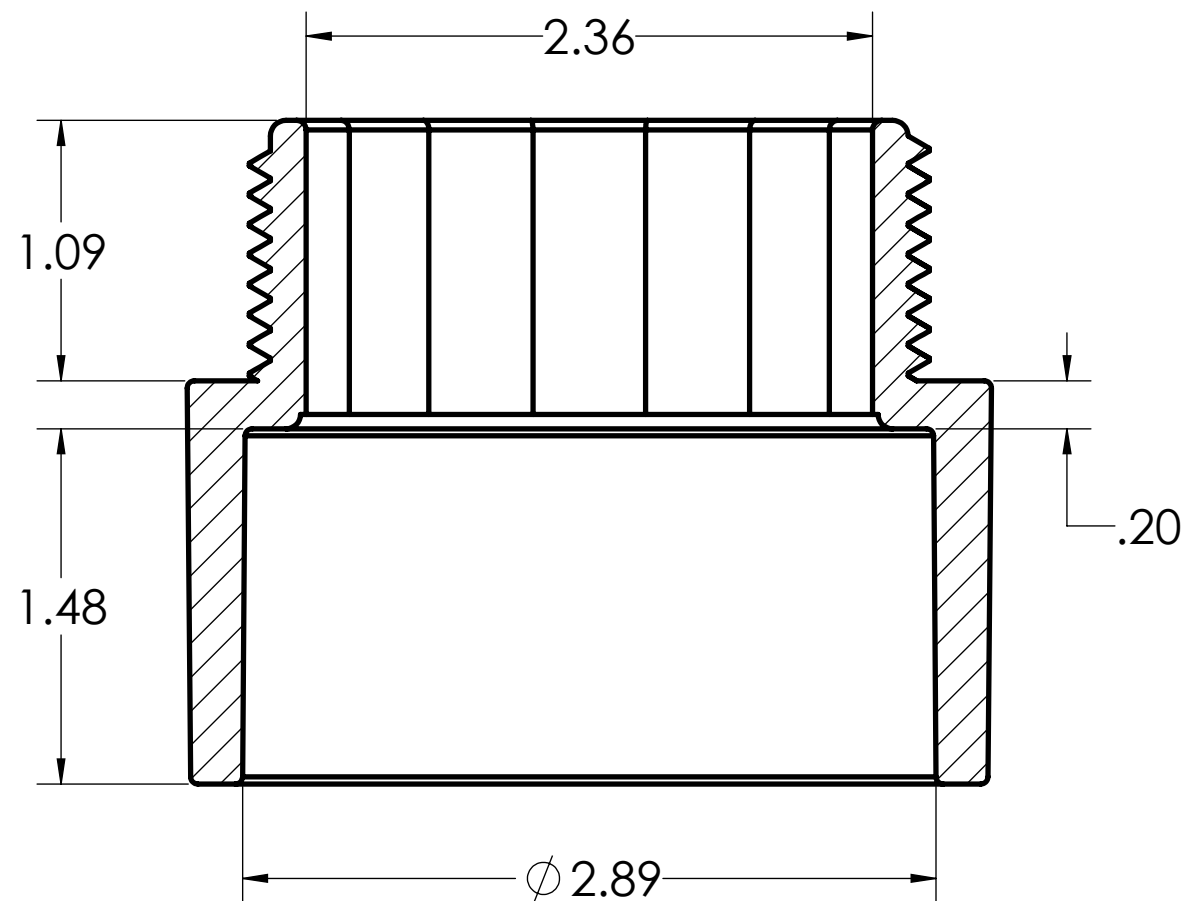

DIMENSIONS SHOWN ARE FOR REFERENCE AND ARE SUBJECT TO CHANGE WITHOUT NOTICE		
<b>Kraloy, a Division of Multi Fittings Corp.</b> under license		
PART DESCRIPTION TA25 2 1/2" PVC TERMINAL ADPT KRALOY		
PRODUCT CODE: 078090	UNIT: INCHES UNLESS DUAL DIMENSION: INCH [METRIC]	SCALE: NTS
DRAWN:	K.D.	